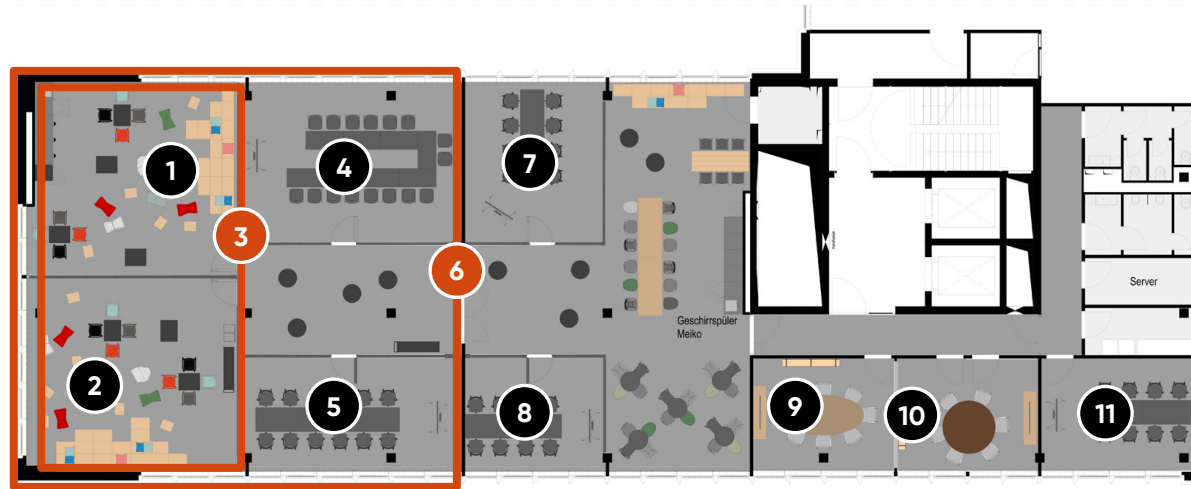

6TH
FL

5TH
FL

GF

GROUND FLOOR

- | | | | |
|---------------------------|---------------------------------|--------------------------|--------------------|
| 1 Training Room I | 3 Training Room I + II | 5 Training Room V | 7 Courtyard |
| 2 Training Room II | 4 Training Room III + IV | 6 Arena | 8 DO.Lounge |

DESIGN OFFICES

HAMBURG

HAMMERBROOK

SEATING PLAN

1. Training Room I
2. Training Room II
3. Training Room I + II
4. Training Room III + IV
5. Training Room V
6. Arena
7. Courtyard
8. DO.Lounge

GF

m ²	L x B x H in meters	 New Work	 U-Shape	 Parliament	 Theater	 Block	 Circle	 Banquet
55	10.6 x 4.9 x 3.5	30	16	20	30	18	32	
76	10.6 x 7.0 x 3.5	40	22	25	50	20	35	
131	10.6 x 11.9 x 3.5	75	28	44	115	24	55	
105	10.6 x 9.9 x 3.5	35	20	28	45	18	40	
64	10.6 x 6.1 x 3.5	30	16	20	31	14	24	
260	14.6 x 15.9 x 3.5	350	50	102	300	36	50	
Moderne Outdoor-Möblierung								
270	Unterschiedliche Bestuhlungsmöglichkeiten							

DESIGN OFFICES

HAMBURG

HAMMERBROOK

MEETING &
CONFERENCE

9TH FLOOR

9TH FLOOR

- 1 Work Lab I
- 2 Work Lab II

- 3 Work Lab I + II
- 4 Training Room

9. OG

m ²	L x B x H in meters	 New Work	 U-Shape	 Parliament	 Theater	 Block	 Circle	 Banquet
56	7.9 x 7.2 x 3.0	40	20	24	35	16	25	
55	7.6 x 7.2 x 3.0	30	14	18	30	16	25	
111	14.5 x 7.9 x 3.0	100	30	48	100	32	35	40
49	8.3 x 5.9 x 3.0	20	16	18	30	14	26	
35	8.3 x 4.2 x 3.0					12		
230	16.3 x 14.5 x 3.0	100	36	100	100	56	50	60
31	5.3 x 6.0 x 3.0					8		
22	5.3 x 4.3 x 3.0					8		
22	5.3 x 4.3 x 3.0					6		
22	5.1 x 4.3 x 3.0					6		
24	5.8 x 4.3 x 3.0					8		