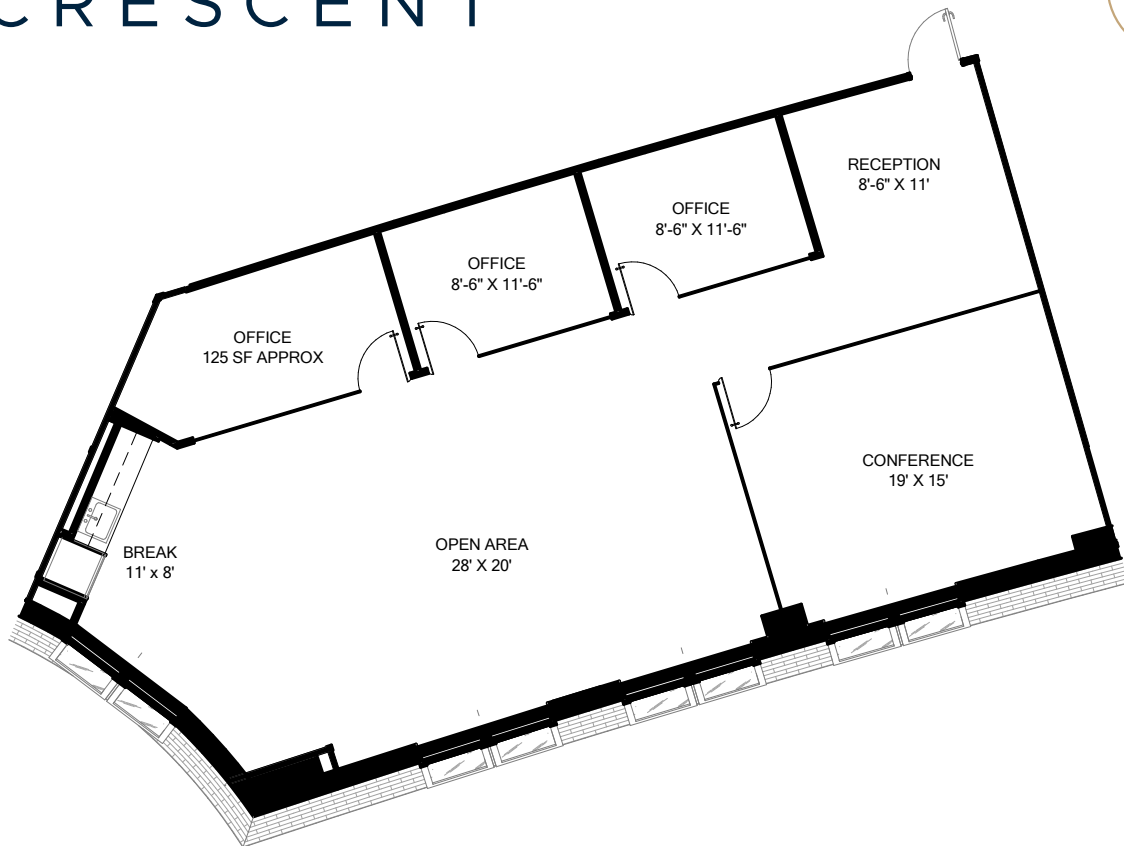

THE CRESCENT

BLDG 100

2,065 RSF

18TH FLOOR

SUITE 1875

ROOM SIZES ARE APPROXIMATE

TONY CLICK
214.880.4766
TCLICK@CRESCENT.COM

JORDYN ALLEN
214.880.4514
JALLEN@CRESCENT.COM