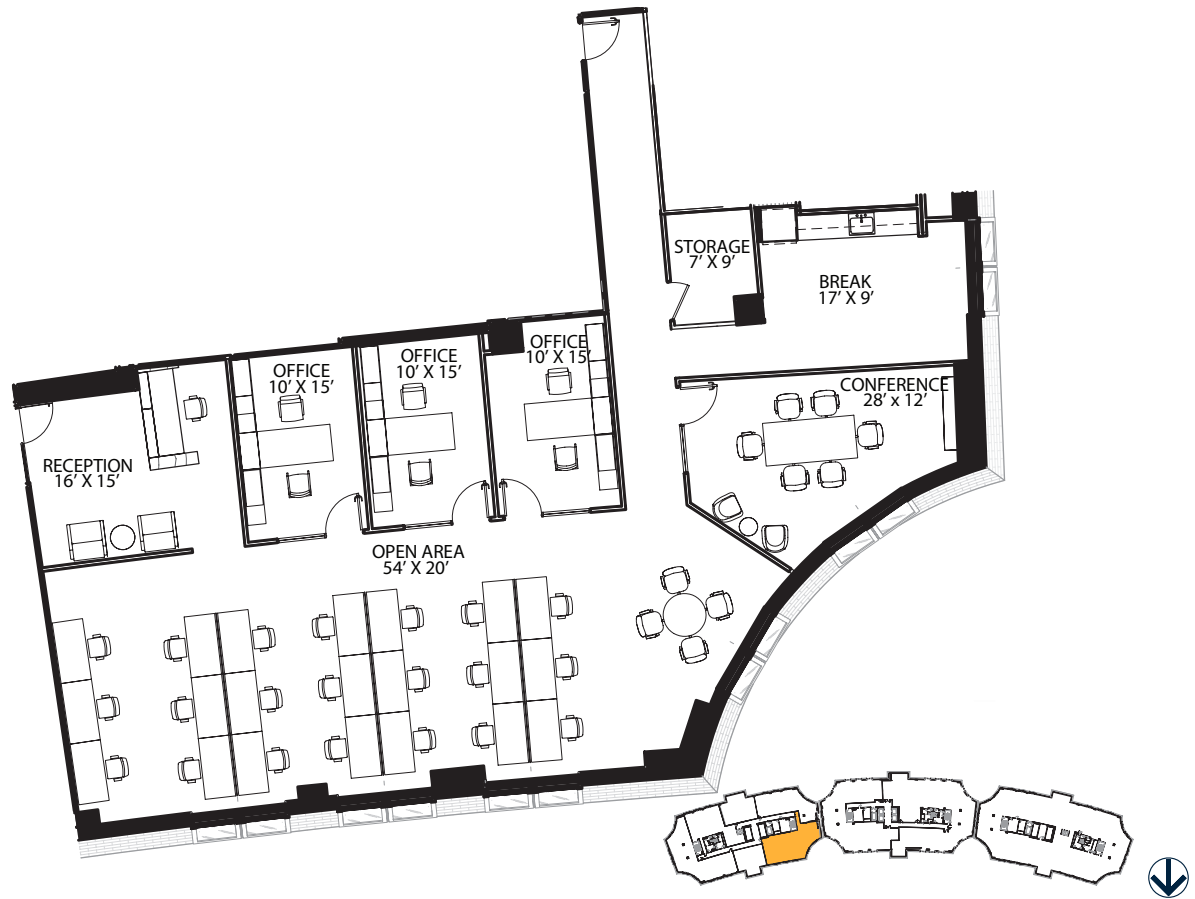

THE CRESCENT

AVAILABLE SPACE

BLDG 100

18TH FLOOR

SUITE 1850

3,374 RSF

ROOM SIZES ARE APPROXIMATE

CONTACT