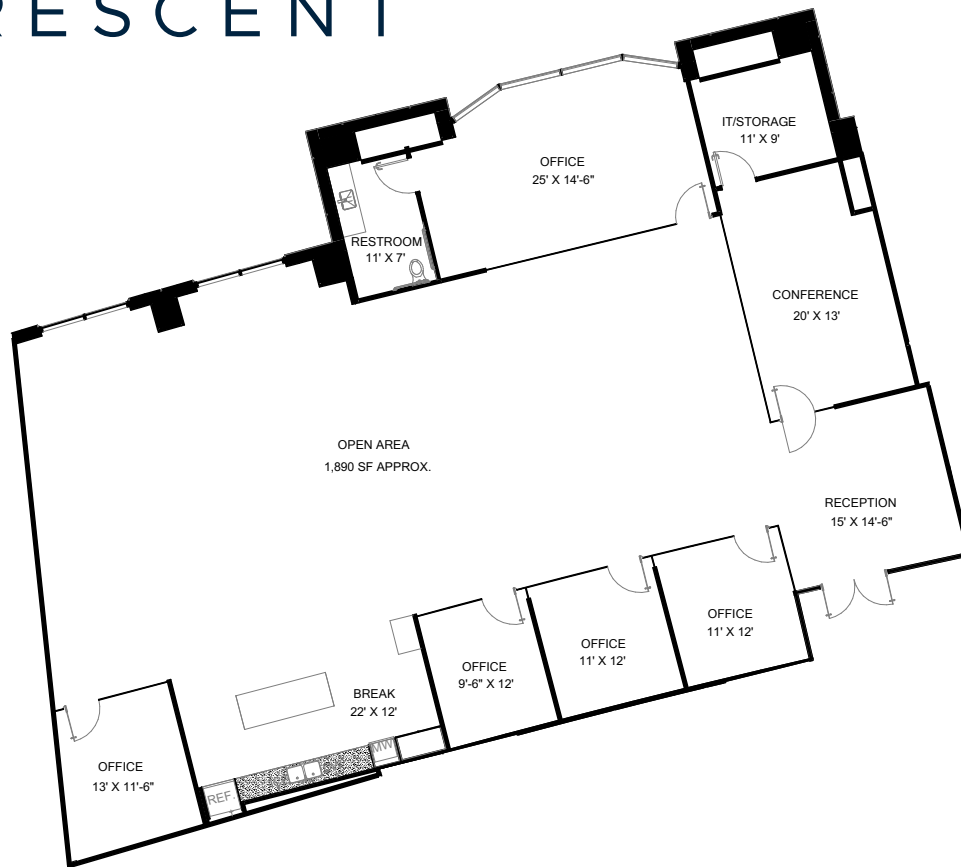

THE CRESCENT

BLDG 100

4,581 RSF

11TH FLOOR

SUITE 1100

ROOM SIZES ARE APPROXIMATE

TONY CLICK
214.880.4766
TCLICK@CRESCENT.COM

JORDYN ALLEN
214.880.4514
JALLEN@CRESCENT.COM