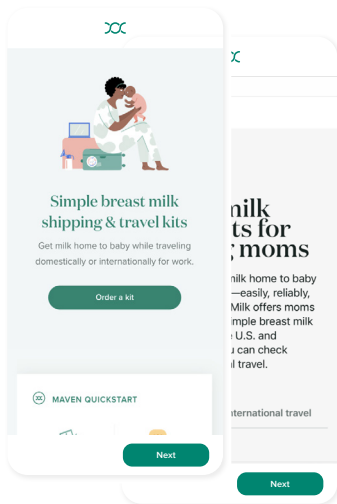

Supporting Working Parents with Easy Breast Milk Shipping

Maven Milk helps moms and new parents transition back to work and get breast milk home to baby—easily, reliably, and safely. Maven Milk offers simple breast milk shipping and convenient domestic and international travel kits for every type of travel.

STEP 1

Activate your Maven membership, select the Maven milk track to access breast milk shipping from the program dashboard

STEP 2

Depending on the type of travel, you can select from three kit options: