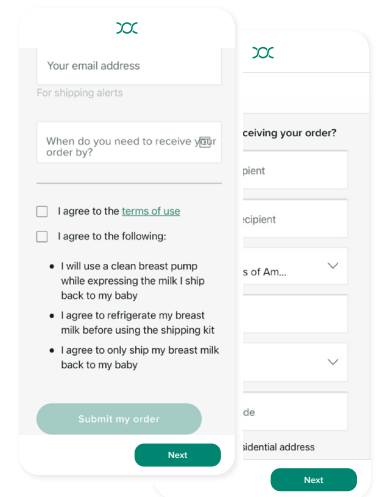

STEP 3

After selecting your kit, Maven will conveniently ship it to your home or travel accommodations