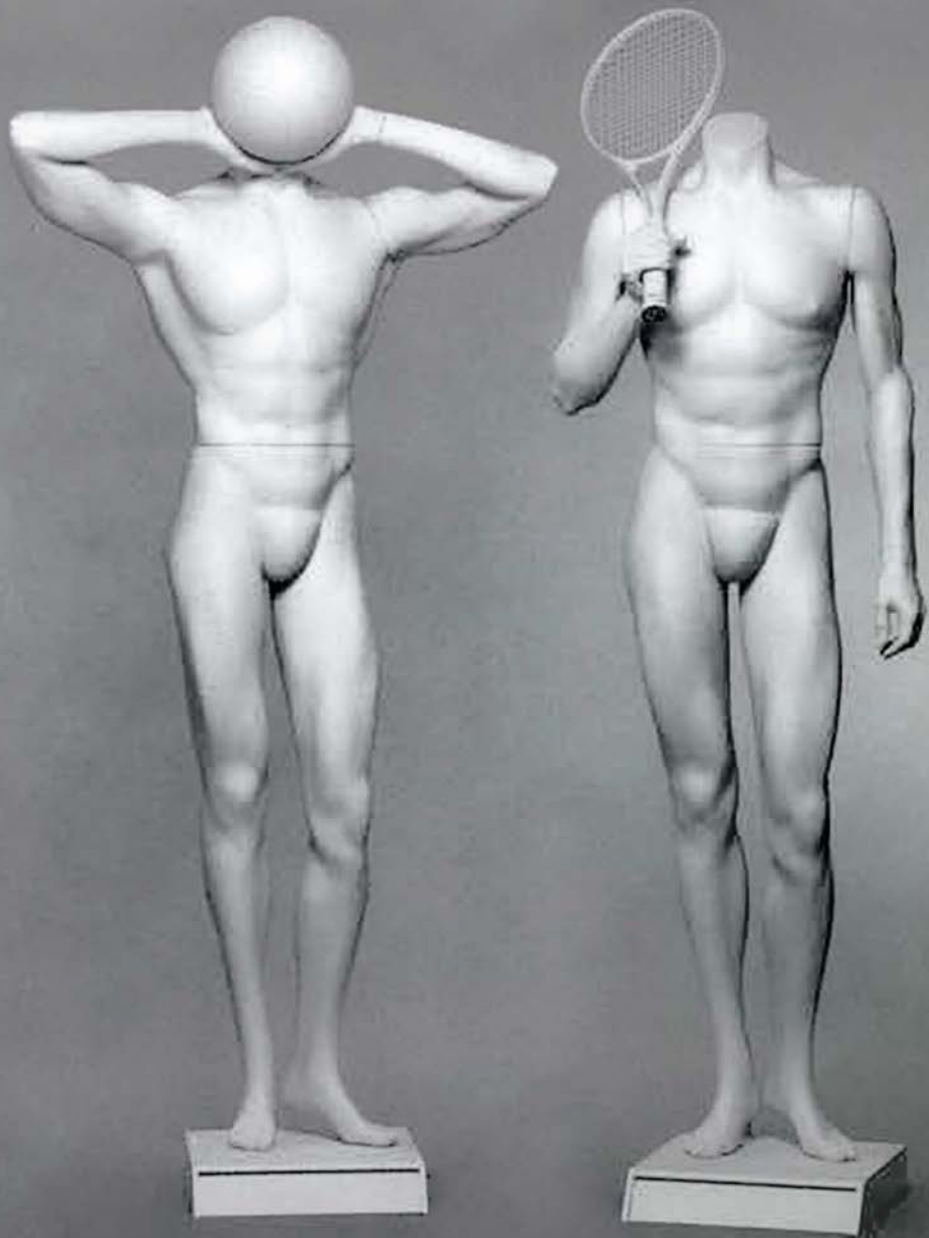

MU: M97-2
John/Jon
Finish: Alabaster
Wig: LS 906-7
Russet

MU: M97-2
Gerard/Ger
Finish: Alabaster
Wig: LS 914-7
Mink

MU: M97-2
Eric/Erc
Finish: Alabaster
Wig: LS 903-7
Mink

MENS SPORTS FORMS

From L-R: CDH-2 / CDH-1C