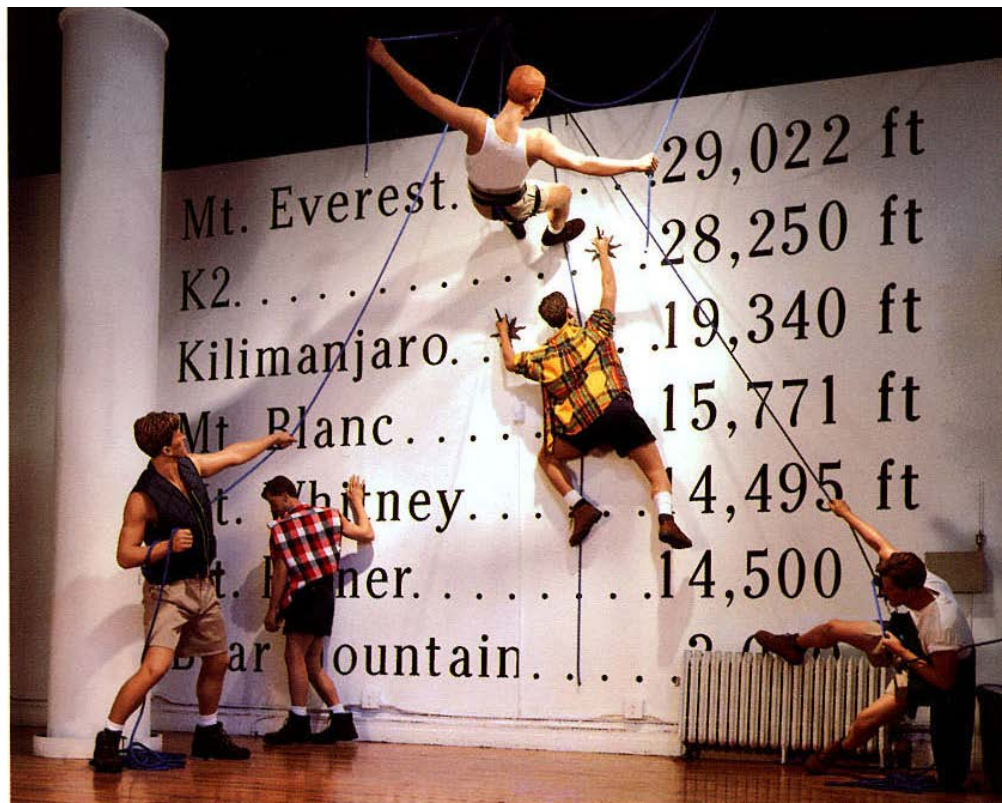

Waist

30"

SPORT MANNEQUINS AND FORMS

Adventure Team

From L to R: AT-1-HNS-2, AT-3-HNS, AT-4-HNS

From L to R: AT-1-HNS, AT-5-HNS, AT-4-HNS-2, AT-3-HNS, AAT-2-HNS, AT-5-HNS
Adventure Team | Make-up: AT-1 | Sculpted Hair: HNS Tousled Hair, HNS-2 Slicked Back Hair