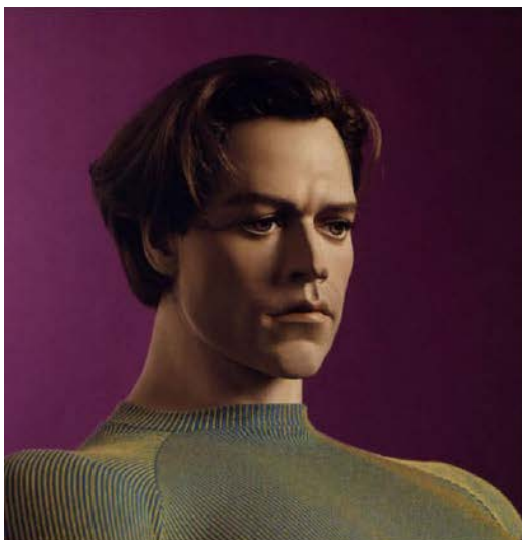

DCF-H

Female Deco Heads 12", 14", 16"

DCM-H

Male Deco Heads 12", 14", 16"

MALE MANNEQUINS
Bicycle Rider

Male Bicycle Rider MB-1

MALE MANNEQUINS
Cavalier

MU: M97-2
Doug/Dug
Finish: Alabaster
Wig: LS 900-7
Natural