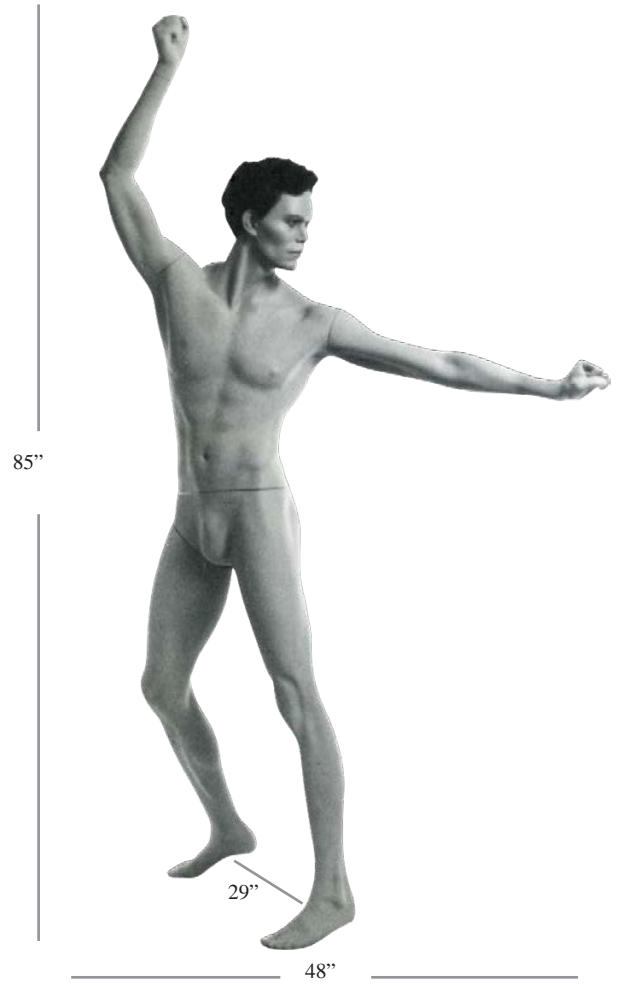

Entourage
EM 7

Measurements for Entourage

Waist	32"	Shoe Size	10
Inseam	34"		
Neck	15 1/2"		
Sleeve	33"