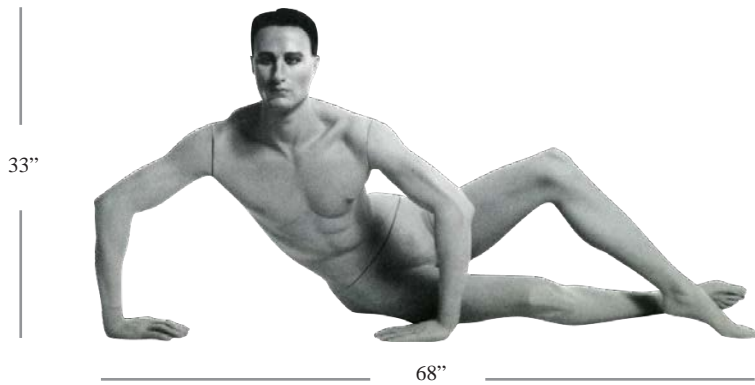

MALE MANNEQUINS
Entourage

Entourage
EM 3