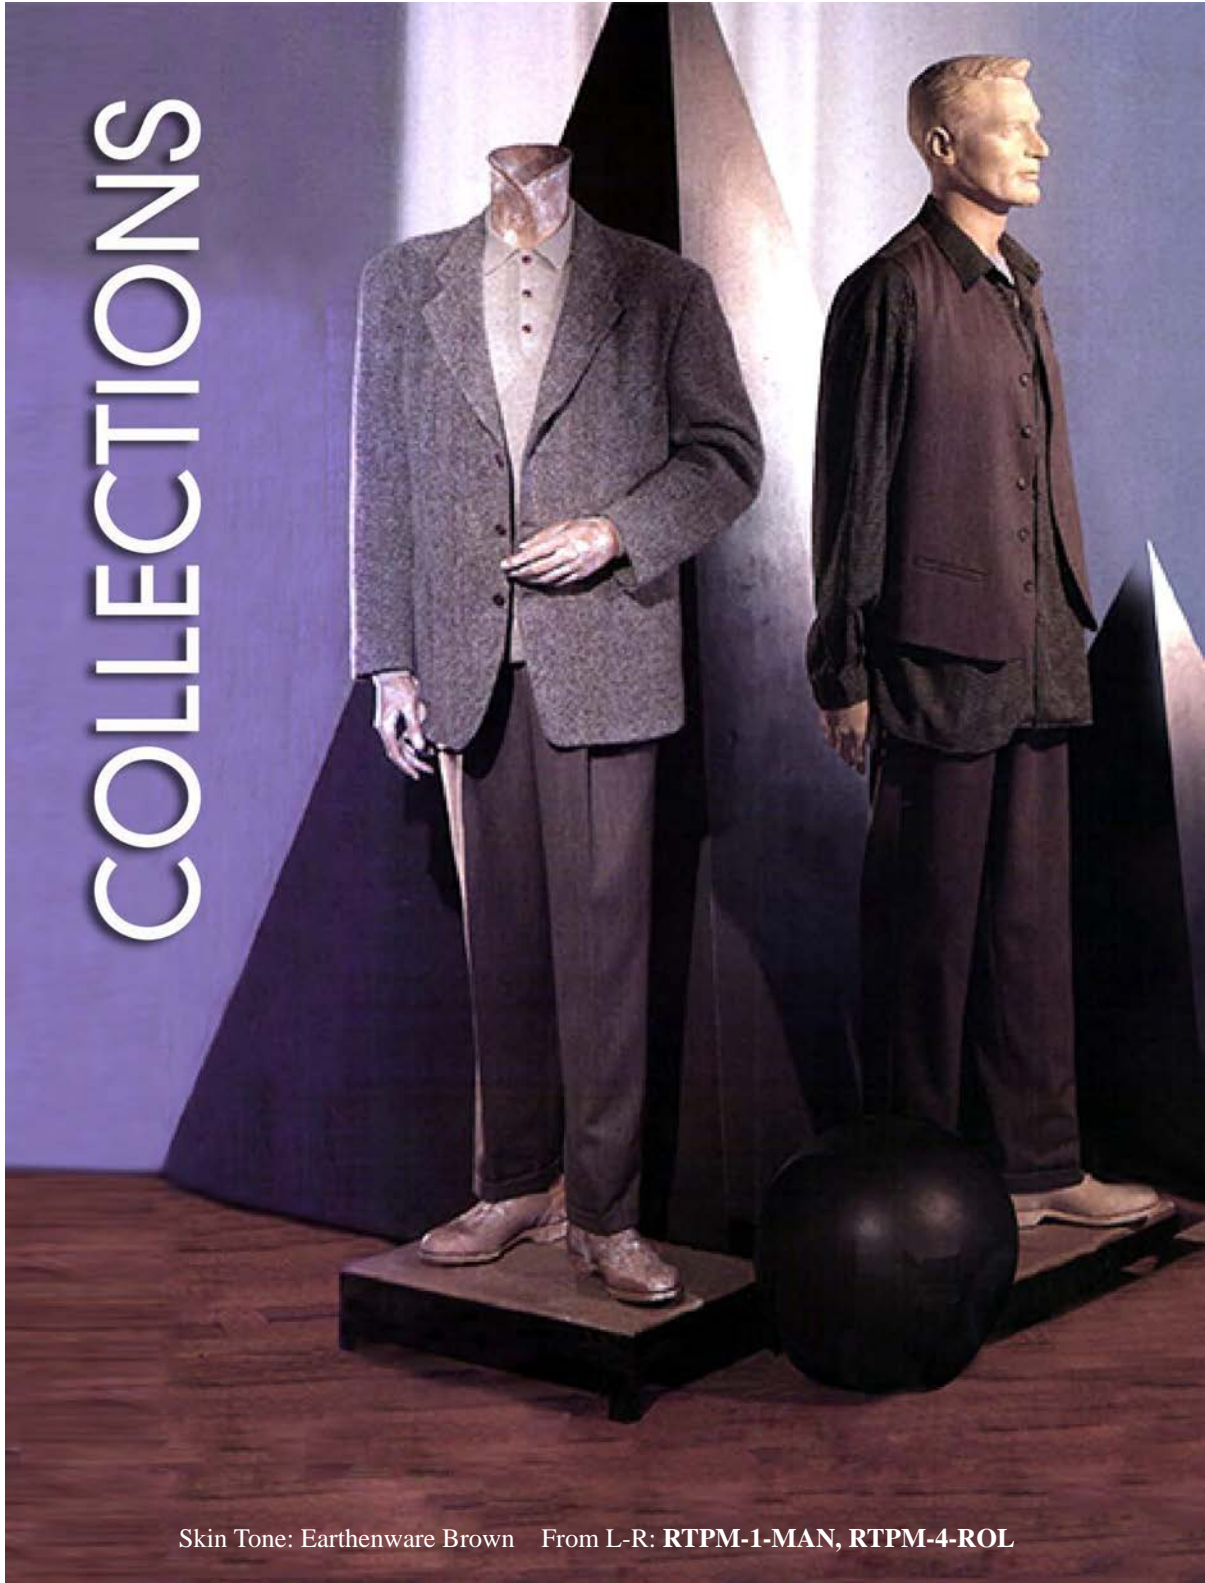

Male Brief Form
M992
Waist: 33"
Hip: 39"
Height: 16 1/2"

Neck Caps
part number: NC

Fixed Wall Bracket
part number: NHB_PERM

Slat Wall Bracket
part number: NHB_SLAT

COLLECTIONS

Skin Tone: Earthenware Brown From L-R: RTPM-1-MAN, RTPM-4-ROL