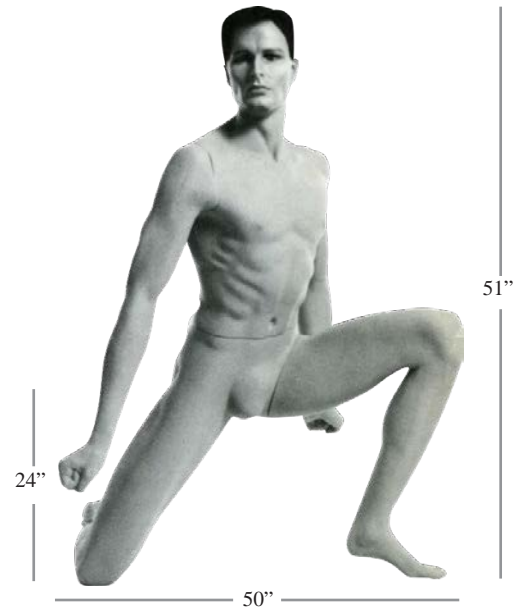

Entourage
EM 4