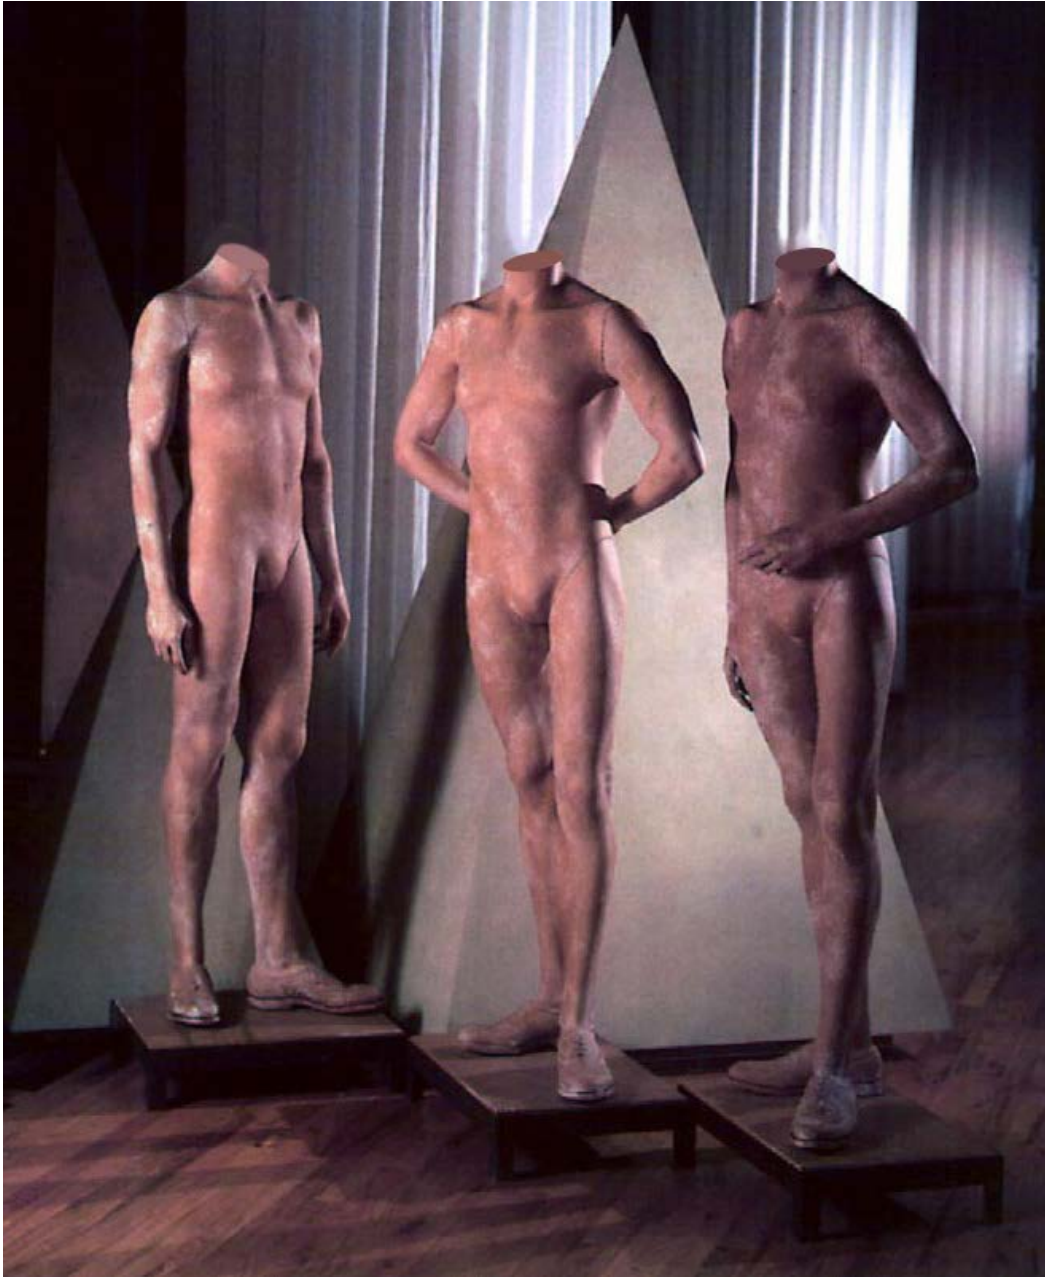

COLLECTIONS
Collections

RTPM-4-MAN

RTPM-2-MAN

RTPM-1-MAN

Body with Arm Position

RTPM-1	Left arm forward
RTPM-2	Hands behind back
RTPM-4	Arms at side

Available Heads/Necks

WINI	Neck block (cap)
ROL	Roland head with sculpted hair

Shown in Brown Earthenware Finish on 16" x 22" **COS-MB-16** removable insert base.
All arms are interchangeable.
Any Greneker male head may be used. Available with realistic feet or sculpted shoe.