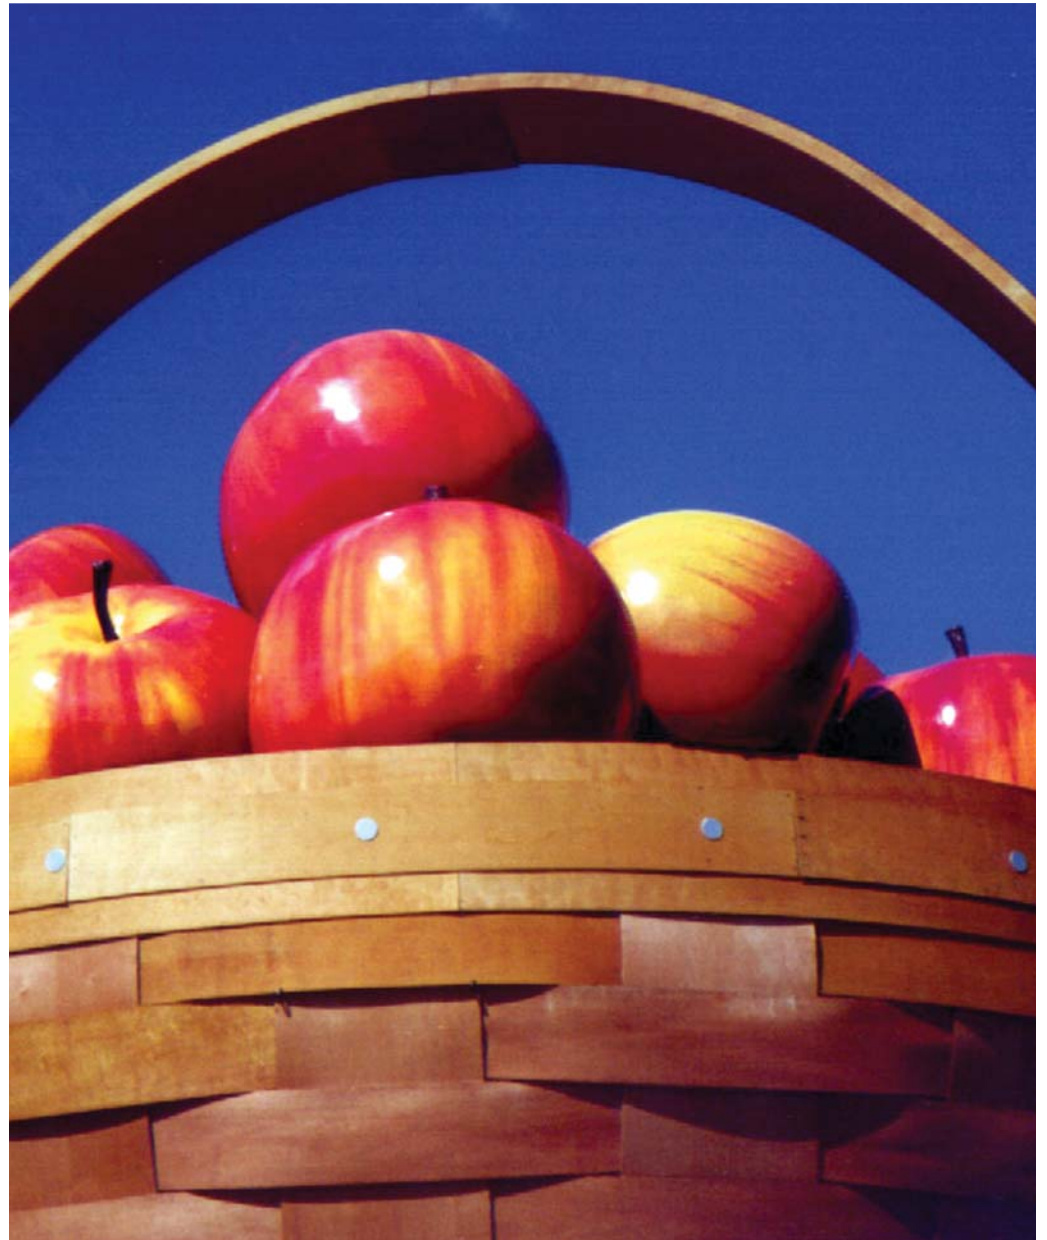

Apple Basket
(Longaberger Corporate Office - OH)