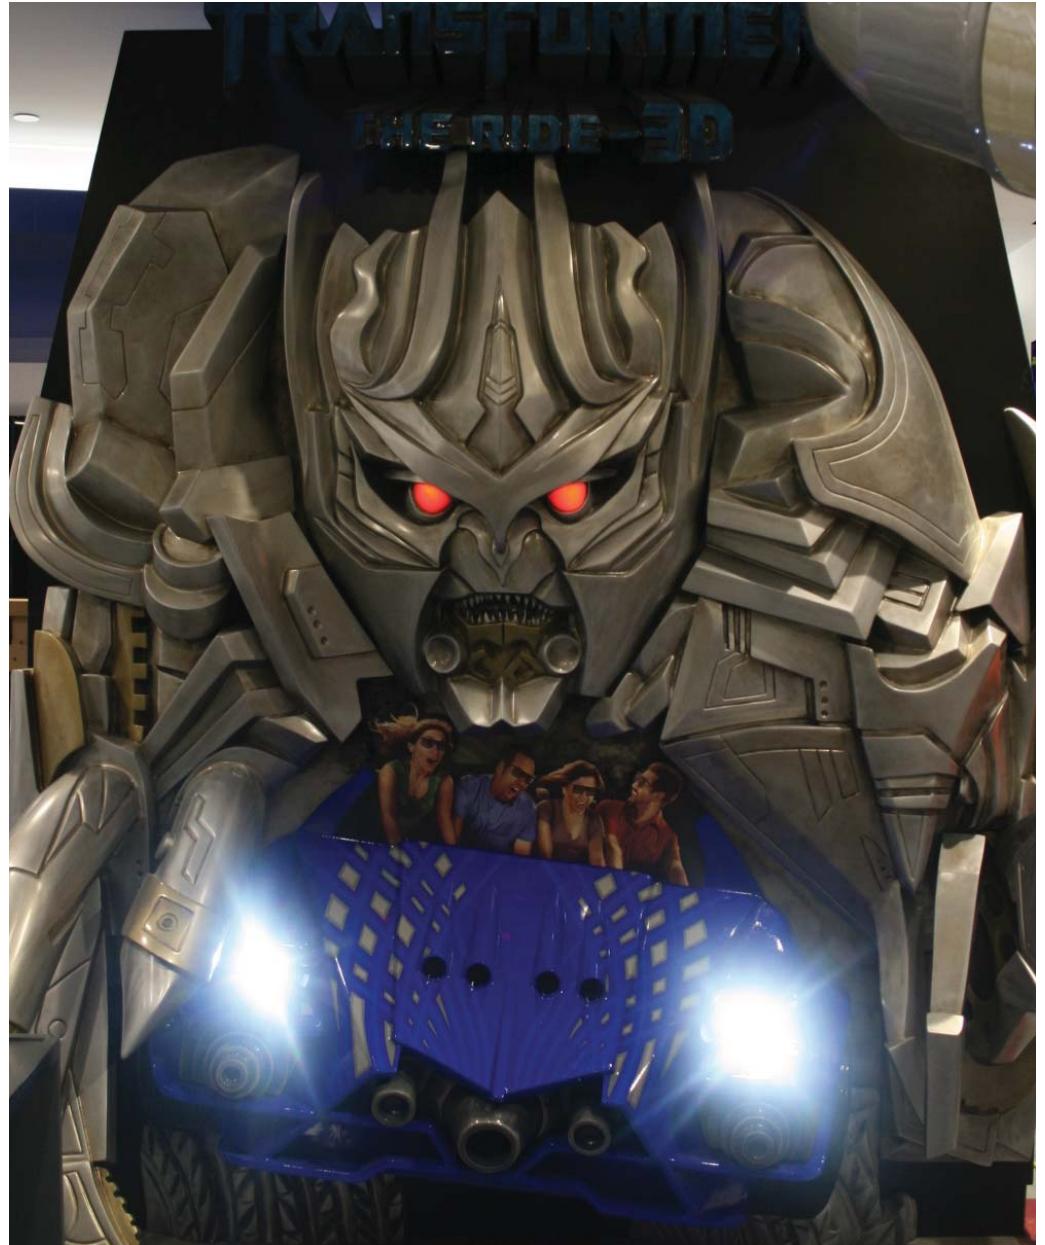

**Transformer Fixture
(NBC Universal Store - LAX Terminal 7)**

Foam Sculpt

Deco

Final Display

The Hulk - Movie Theater Marquee (Universal Studios, CA)

Foam Sculpt

Deco

In-Store Cashwarp