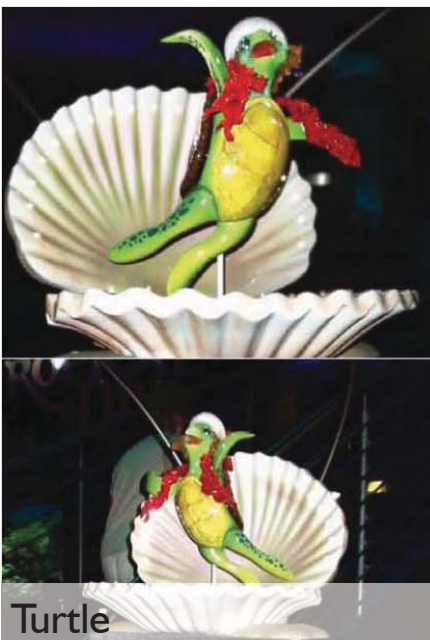

Fly Bridge
(West Marine - Jacksonville, FL)

Foam Sculpt

Production

Final Display

3 Graces - Hotel Lobby
(Caesars Palace - Las Vegas, NV)

Foam Sculpt

Prototype

Production

Alvin and the Chipmunks - Chipwrecked
(In Movie Theater Lobbies Across the US)

Plush Display - Deepo
(Georgia Aquarium - Atlanta, GA)

Final Image

Final Image

Final Image

M & M Character Display
(Mars Candy Store - CA)