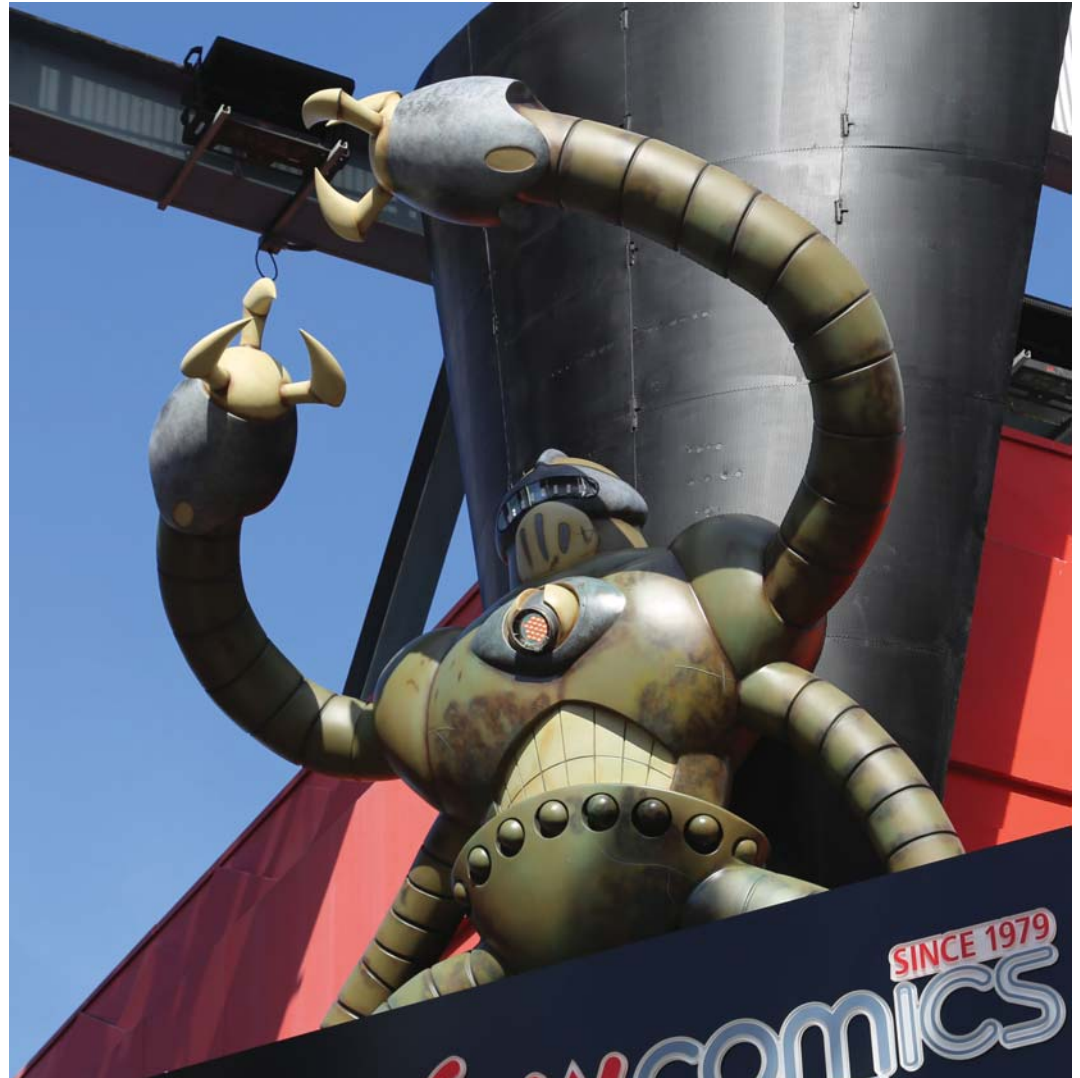

Studio Store - Minion
(Universal Studios, CA)

Things From Another World - Robot (Universal Studios, CA)