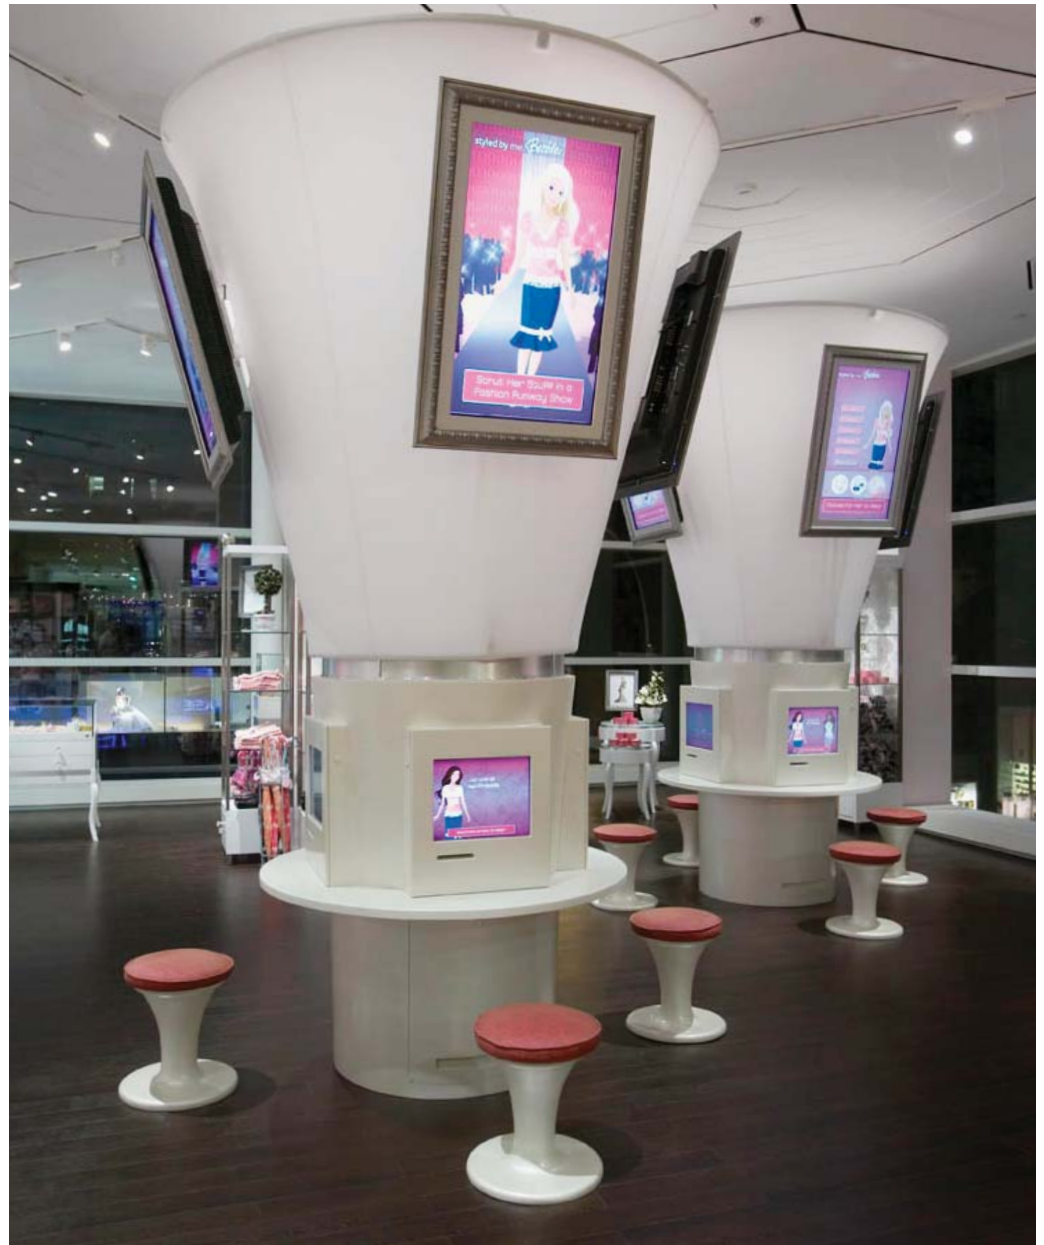

Custom Sculpture • Thematic Projects • Displays

Cashwrap

Runway

Display Vitrines

**Styled By Me Barbie - Creation Station
(FAO Schwarz, NYC)**

Barbie Wall Photo Op

Interactive Pod

Hot Wheels Photo Op

**Mattel Store Front - Luminated Display
(LAX Terminal 5)**

Foam Sculpt

Deco

Final Display

**Cartoniversal - Minion
(Universal Studios, CA)**

Foam Sculpt

Deco

Final Display

**Transformer Fixture
(NBC Universal Store - LAX Terminal 7)**

Foam Sculpt

Deco

Final Display

The Hulk - Movie Theater Marquee (Universal Studios, CA)

Foam Sculpt

Deco

In-Store Cashwarp

Sci Fi Tradeshow Booth
(Comic Con - San Diego)

4-Way

Plush Tower

Nesting Tables

Cashwrap
(Super Silly Store - Universal Studios, CA)

Production

Final Display

Final Display