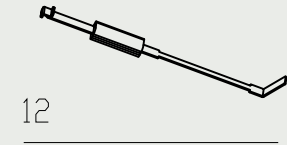

Passione in Cucina

Ceramica Compact

Passione in Cucina

Passione in Cucina

Exploded view	Total Qty in assembly	Min. order Qty	Boretti Part No.	Description
1	1 pc	1 pc	PBQ0.000.588	Ceramica top-vent
2	1 pc	1 pc	PBQ0.000.712	Lid Ceramica Compact
3	1 pc	1 pc	PBQ0.000.527	Thermometer Ceramica
4	3 pc	1 pc	PBQ0.000.714	Handle assembly Compact
5	1 pc	1 pc	PBQ0.000.715	Nameplate assembly
6	1 pc	1 pc	PBQ0.000.716	Upper Band Ceramica Compact
7	1 pc	1 pc	PBQ0.000.717	Hinge assembly Ceramica Compact
8	1 pc	1 pc	PBQ0.000.718	Charcoal Basket Ceramica Compact
9	1 pc	1 pc	PBQ0.000.719	Fire Box Ceramica Compact
10	1 pc	1 pc	PBQ0.000.720	Bottom Band Ceramica Compact
11	1 pc	1 pc	PBQ0.000.721	Ceramic Body Ceramica Compact
12	1 pc	1 pc	PBQ0.000.722	Ash Tool
13	1 pc	1 pc	PBQ0.000.723	Bottom inlet air vent assembly Compact
14	1 pc	1 pc	PBQ0.000.524	Yellow silicone sleeve for top vent
15	1 pcs	1 pc	PBQ0.000.725	Cast Iron Grid with logo Compact
16	2 pc	2 pc	PBQ0.000.726	Half-moon heat deflector plates Compact- 2pcs
17	2 pcs	1 pc	PBQ0.000.727	Single-level cooking system base Compact
18	1 pc	1 pc	PBQ0.000.728	Frame Ring with screws and nuts Compact

Passione in Cucina

Exploded view	Total Qty in assembly	Min. order Qty	Boretti Part No.	Description
19	1 pcs	1 pc	PBQ0.000.730	Bottom Leg for frame
20	1 pc	1 pc	PBQ0.000.729	Upper leg for frame
N.A.	1 pc	1 pc	PBQ0.000.713	Tool and screw blister bag Ceramica Compact
N.A.	1 pc	1 pc	BBA118	Fiberglass replacement felt for body and lid
N.A.	1 pc	1 pc	PBQ0.000.591	Top-vent felt