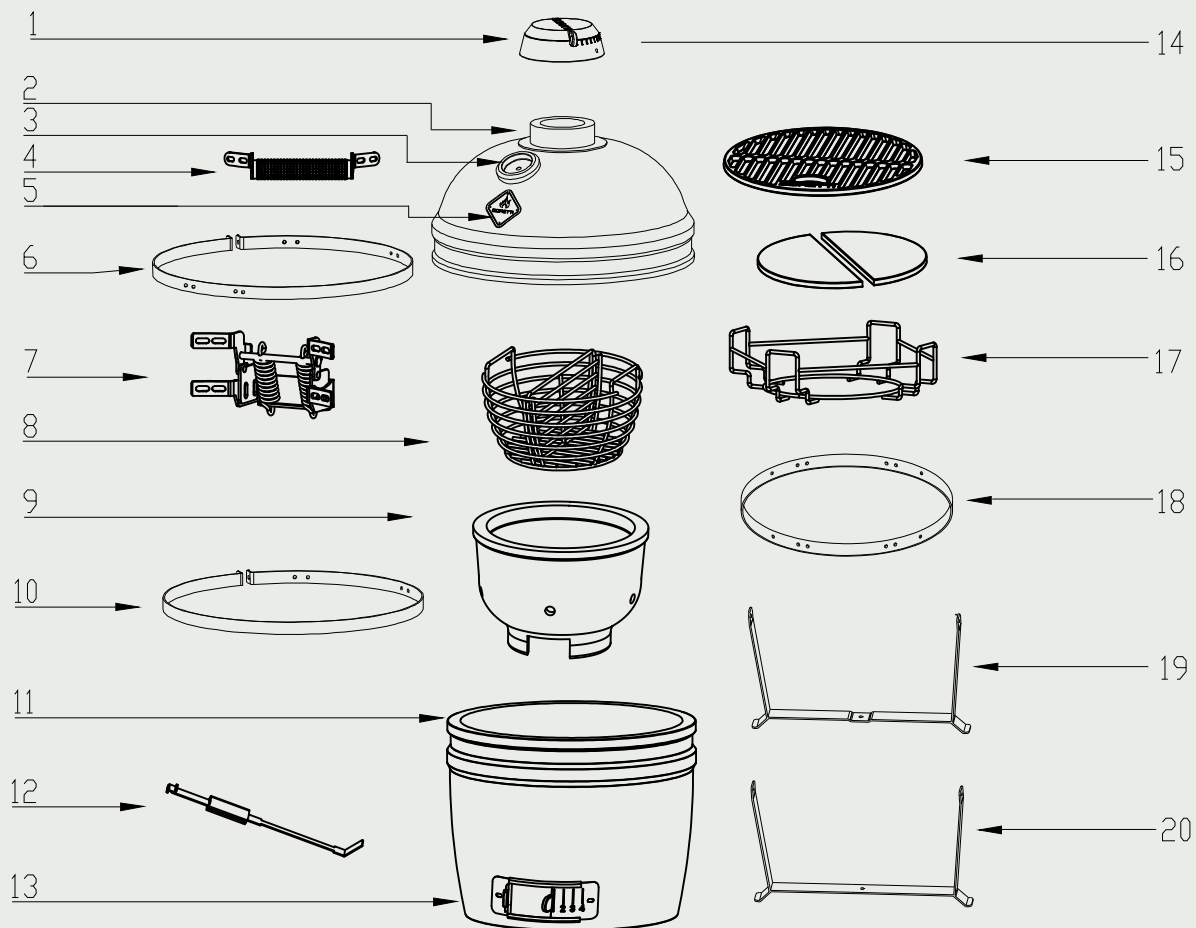

Passione in Cucina

Ceramica Compact

Passione in Cucina

Passione in Cucina

Exploded view	Total Qty in assembly	Min. order Qty	Boretti Part No.	Description
1	1 pc	1 pc	PBQ0.000.588	Ceramica top-vent
2	1 pc	1 pc	PBQ0.000.712	Lid Ceramica Compact
3	1 pc	1 pc	PBQ0.000.527	Thermometer Ceramica
4	3 pc	1 pc	PBQ0.000.714	Handle assembly Compact
5	1 pc	1 pc	PBQ0.000.715	Nameplate assembly
6	1 pc	1 pc	PBQ0.000.716	Upper Band Ceramica Compact
7	1 pc	1 pc	PBQ0.000.717	Hinge assembly Ceramica Compact
8	1 pc	1 pc	PBQ0.000.718	Charcoal Basket Ceramica Compact
9	1 pc	1 pc	PBQ0.000.719	Fire Box Ceramica Compact
10	1 pc	1 pc	PBQ0.000.720	Bottom Band Ceramica Compact
11	1 pc	1 pc	PBQ0.000.721	Ceramic Body Ceramica Compact
12	1 pc	1 pc	PBQ0.000.722	Ash Tool
13	1 pc	1 pc	PBQ0.000.723	Bottom inlet air vent assembly Compact
14	1 pc	1 pc	PBQ0.000.524	Yellow silicone sleeve for top vent
15	1 pcs	1 pc	PBQ0.000.725	Cast Iron Grid with logo Compact
16	2 pc	2 pc	PBQ0.000.726	Half-moon heat deflector plates Compact- 2pcs
17	2 pcs	1 pc	PBQ0.000.727	Single-level cooking system base Compact
18	1 pc	1 pc	PBQ0.000.728	Frame Ring with screws and nuts Compact

Passione in Cucina

Exploded view	Total Qty in assembly	Min. order Qty	Boretti Part No.	Description
19	1 pcs	1 pc	PBQ0.000.730	Bottom Leg for frame
20	1 pc	1 pc	PBQ0.000.729	Upper leg for frame
N.A.	1 pc	1 pc	PBQ0.000.713	Tool and screw blister bag Ceramica Compact
N.A.	1 pc	1 pc	BBA118	Fiberglass replacement felt for body and lid
N.A.	1 pc	1 pc	PBQ0.000.591	Top-vent felt