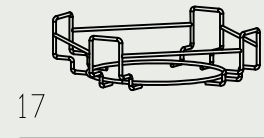

Passione in Cucina

Ceramica Compact

Passione in Cucina

Passione in Cucina

Exploded view	Total Qty in assembly	Min. order Qty	Boretti Part No.	Description
1	1 pc	1 pc	PBQ0.000.588	Ceramica top-vent
2	1 pc	1 pc	PBQ0.000.712	Lid Ceramica Compact
3	1 pc	1 pc	PBQ0.000.527	Thermometer Ceramica
4	3 pc	1 pc	PBQ0.000.714	Handle assembly Compact
5	1 pc	1 pc	PBQ0.000.715	Nameplate assembly
6	1 pc	1 pc	PBQ0.000.716	Upper Band Ceramica Compact
7	1 pc	1 pc	PBQ0.000.717	Hinge assembly Ceramica Compact
8	1 pc	1 pc	PBQ0.000.718	Charcoal Basket Ceramica Compact
9	1 pc	1 pc	PBQ0.000.719	Fire Box Ceramica Compact
10	1 pc	1 pc	PBQ0.000.720	Bottom Band Ceramica Compact
11	1 pc	1 pc	PBQ0.000.721	Ceramic Body Ceramica Compact
12	1 pc	1 pc	PBQ0.000.722	Ash Tool
13	1 pc	1 pc	PBQ0.000.723	Bottom inlet air vent assembly Compact
14	1 pc	1 pc	PBQ0.000.524	Yellow silicone sleeve for top vent
15	1 pcs	1 pc	PBQ0.000.725	Cast Iron Grid with logo Compact
16	2 pc	2 pc	PBQ0.000.726	Half-moon heat deflector plates Compact- 2pcs
17	2 pcs	1 pc	PBQ0.000.727	Single-level cooking system base Compact
18	1 pc	1 pc	PBQ0.000.728	Frame Ring with screws and nuts Compact

Passione in Cucina

Exploded view	Total Qty in assembly	Min. order Qty	Boretti Part No.	Description
19	1 pcs	1 pc	PBQ0.000.730	Bottom Leg for frame
20	1 pc	1 pc	PBQ0.000.729	Upper leg for frame
N.A.	1 pc	1 pc	PBQ0.000.713	Tool and screw blister bag Ceramica Compact
N.A.	1 pc	1 pc	BBA118	Fiberglass replacement felt for body and lid
N.A.	1 pc	1 pc	PBQ0.000.591	Top-vent felt