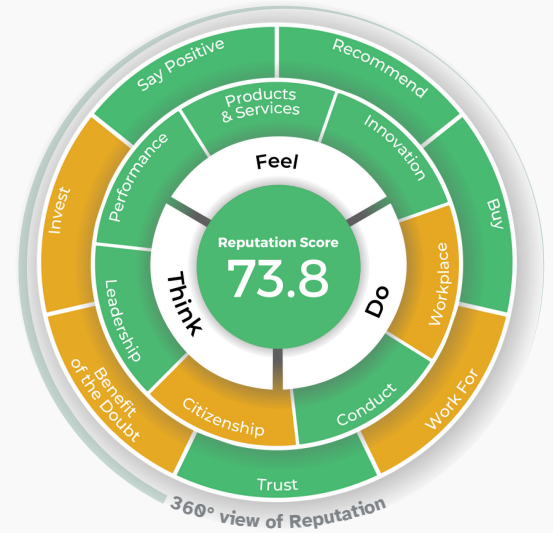

2024 GLOBAL REPTRAK[®] 100

IN ONE PAGE

At RepTrak, we do things differently from other reputation management companies. Corporate reputation is *all* we do, and we do it better than anyone. Our proprietary model breaks down reputation into quantifiable elements based on how people **feel**, **think**, and **act (do)** towards companies globally.

Twenty years of rigorous reputation analysis has enabled us to quantify the pulse of stakeholder sentiment and its impact on corporate performance. Annually, we leverage our unparalleled data suite to understand global corporate trends and corresponding public sentiment year over year in our Global RepTrak 100 report.

There's a lot to digest in a year's worth of data. So we're breaking down the data, and RepTrak's model, in one page.

[READ THE FULL REPORT](#)

FEEL

GLOBAL REPUTATION SCORE: ▲0.6 YOY

73.8

OUR MODEL WAS BUILT TO SCORE A VARIETY REPUTATIONAL ELEMENTS, NOT JUST ONE, TO PAINT A FULL PICTURE OF CORPORATE REPUTATION.

THINK

2024 GLOBAL REPUTATION DRIVERS

| DRIVER | SCORE | CHANGE | WEIGHT |
|---------------------|-------|--------|--------|
| Products & Services | 75.6 | ▲0.7 | 20.4% |
| Performance | 75.1 | ▲0.9 | 13.6% |
| Leadership | 73.3 | ▲1.1 | 13.2% |
| Innovation | 71.8 | ▲1.1 | 13.2% |
| Conduct | 70.0 | ▲1.4 | 14.4% |
| Workplace | 69.1 | ▲1.7 | 11.2% |
| Citizenship | 68.9 | ▲1.5 | 14.0% |