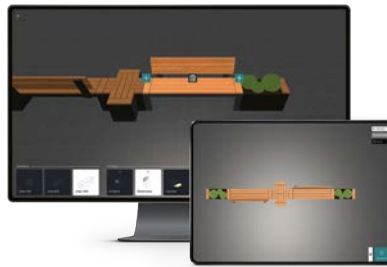

Use our **online configurator** to create design concepts that fulfil the requirements of people and space. You can then share and coordinate your customised plans with others.

Does everything fit? We will take care of it. With our one-stop service, which is also available at any time after project realisation.

build.bega.com