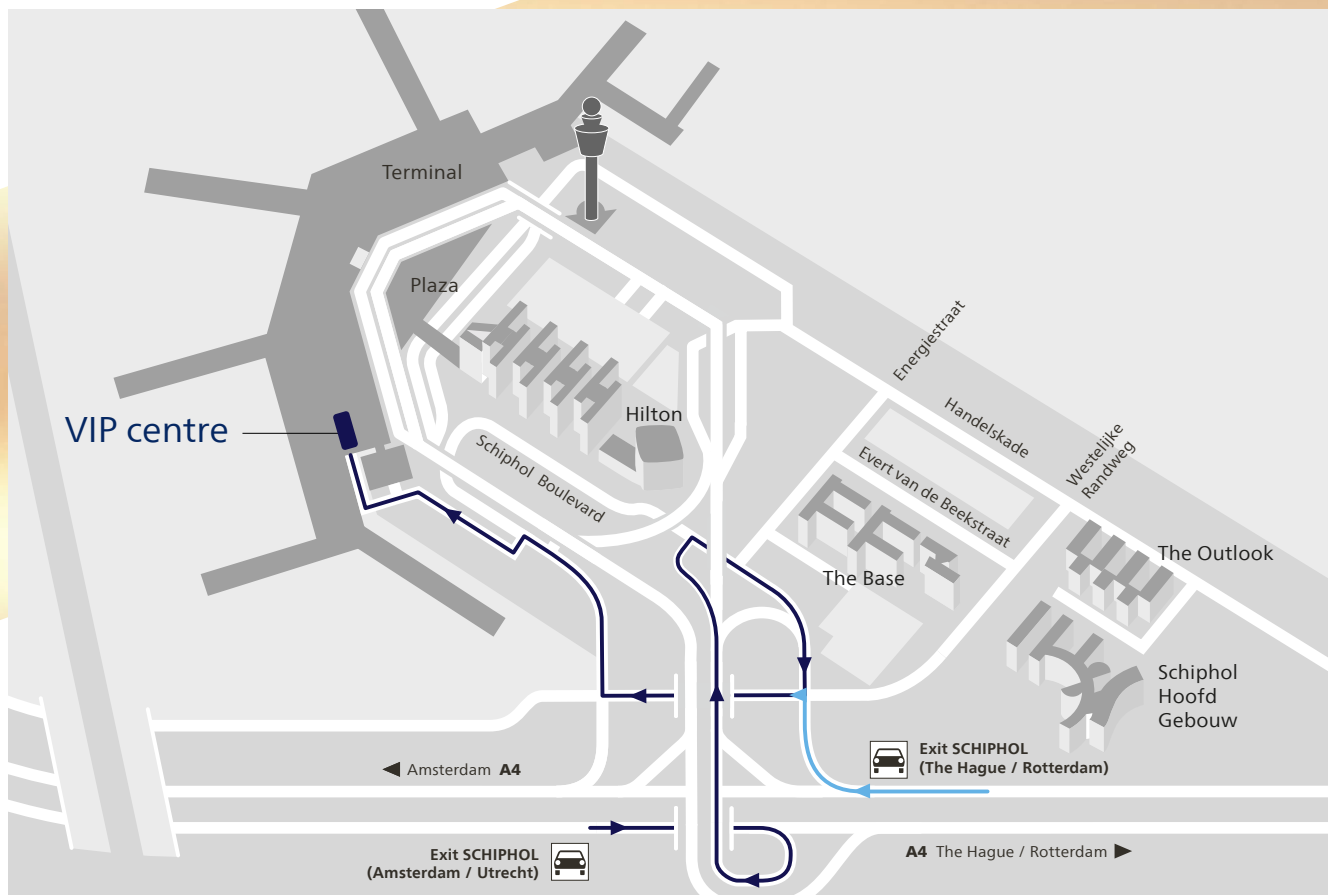

# Directions to VIP centre

## Directions by car

### Coming from the A4 Amsterdam:

On the motorway, take the Schiphol exit. Keep left and follow the signs for 'Long-term parking'. Continue to keep to the left and exit from the motorway on the left using the exit ramp. At the end of the exit, turn right onto Schiphol Boulevard. At the traffic lights, turn right onto Westelijke Randweg using the deceleration lane. Follow the signs for Privium Excellence and the VIP centre from there. You will see these signs along the road. At the next traffic lights, turn right and then take the first road left onto Jan Plezierweg. You will drive past the rear of the citizenM hotel. At the end of the road, follow the curve to the left. Just after you have passed Privium Excellence (on your right), take the next right turn. You will then arrive at the barrier: this is the entrance to the VIP centre.

## Directions by public transport

If you are coming by train or bus, walk to Arrivals Hall 4. Follow the exit next to the Starbucks and head towards the Privium Excellence garage, then turn right. Please report to the welcome sign at the entrance to the VIP centre. One of our staff members will meet you there.