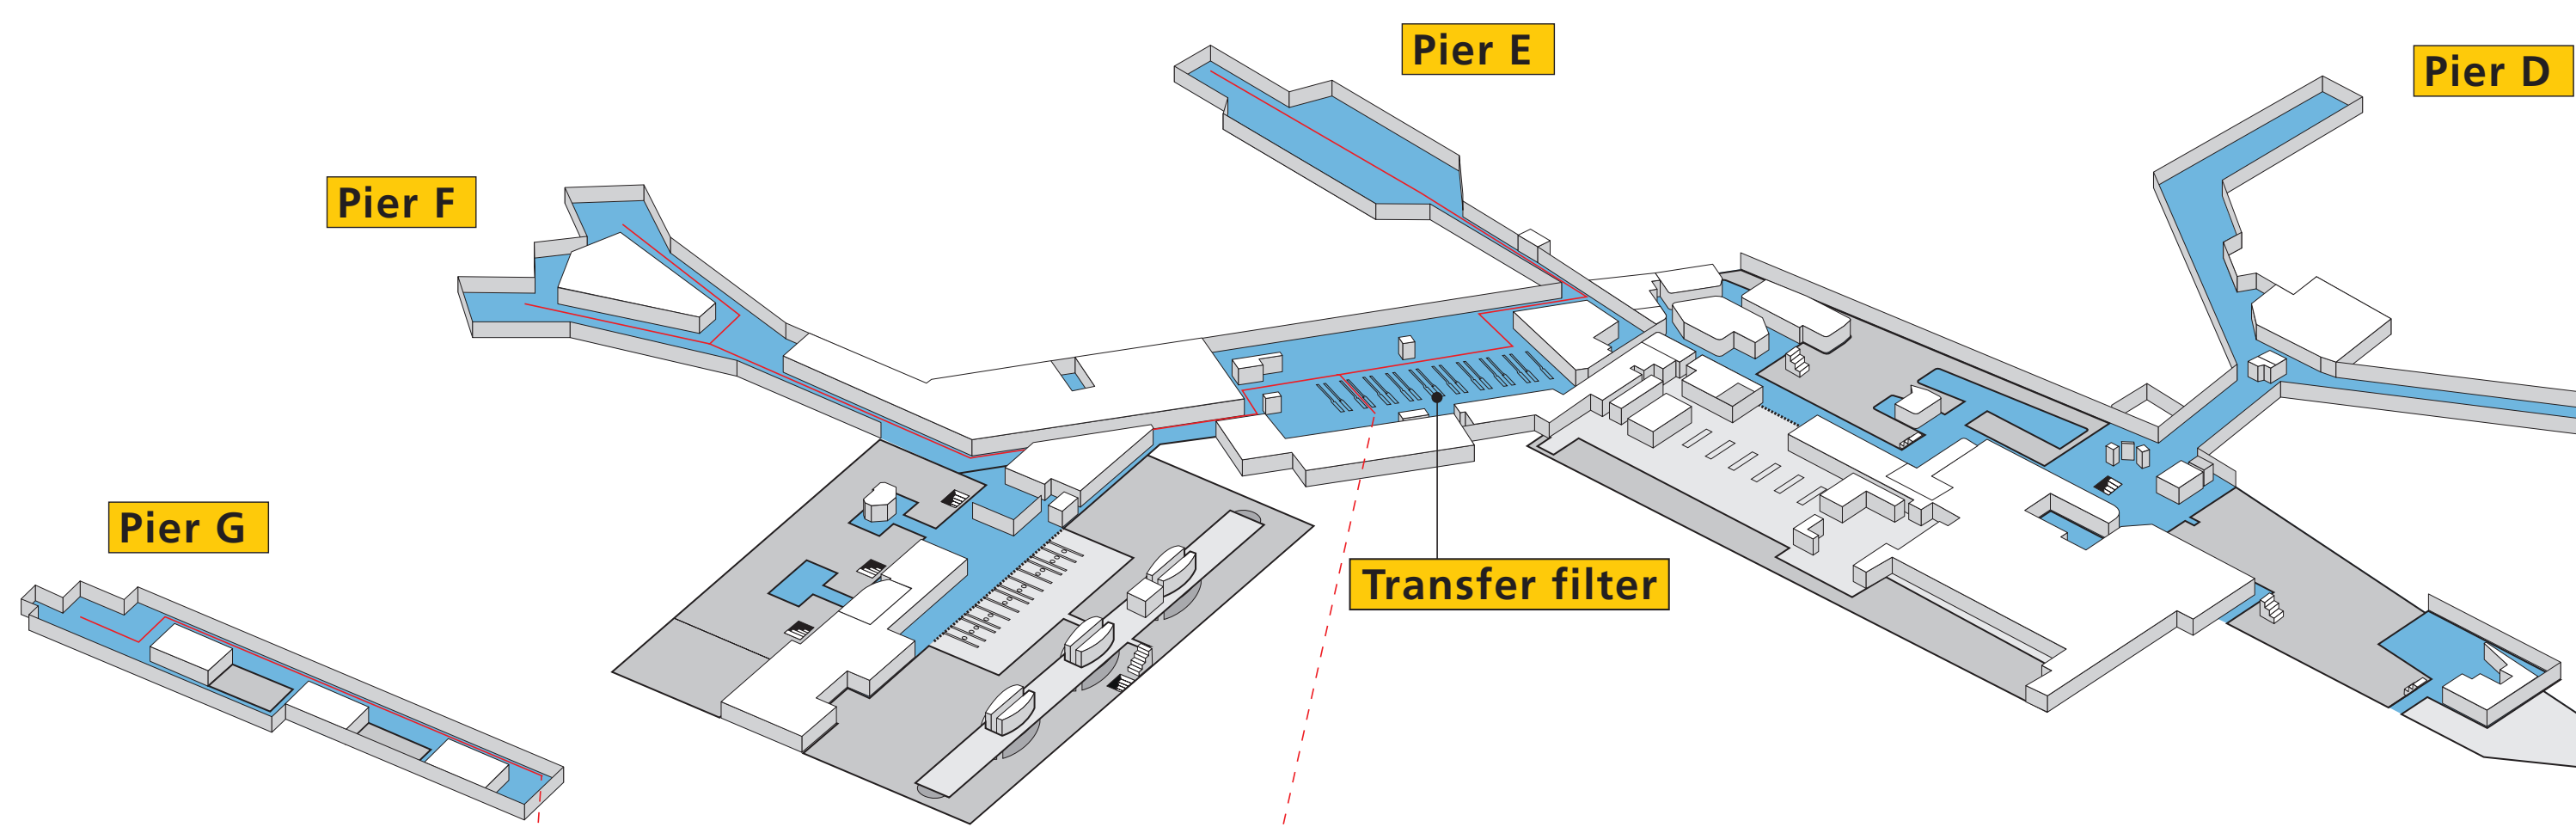

Route crew to Crew center

2 Second floor of passenger area

1 Departures, departure lounges and piers

0 Schiphol Plaza, Arrivals, Reclaim and bus gates

Security checkpoints	Details
1	BMC 1 Crew departures only
2	BMC 0 Crew only
22	Crew NS-S Lounge 2 ↔ Lounge 1