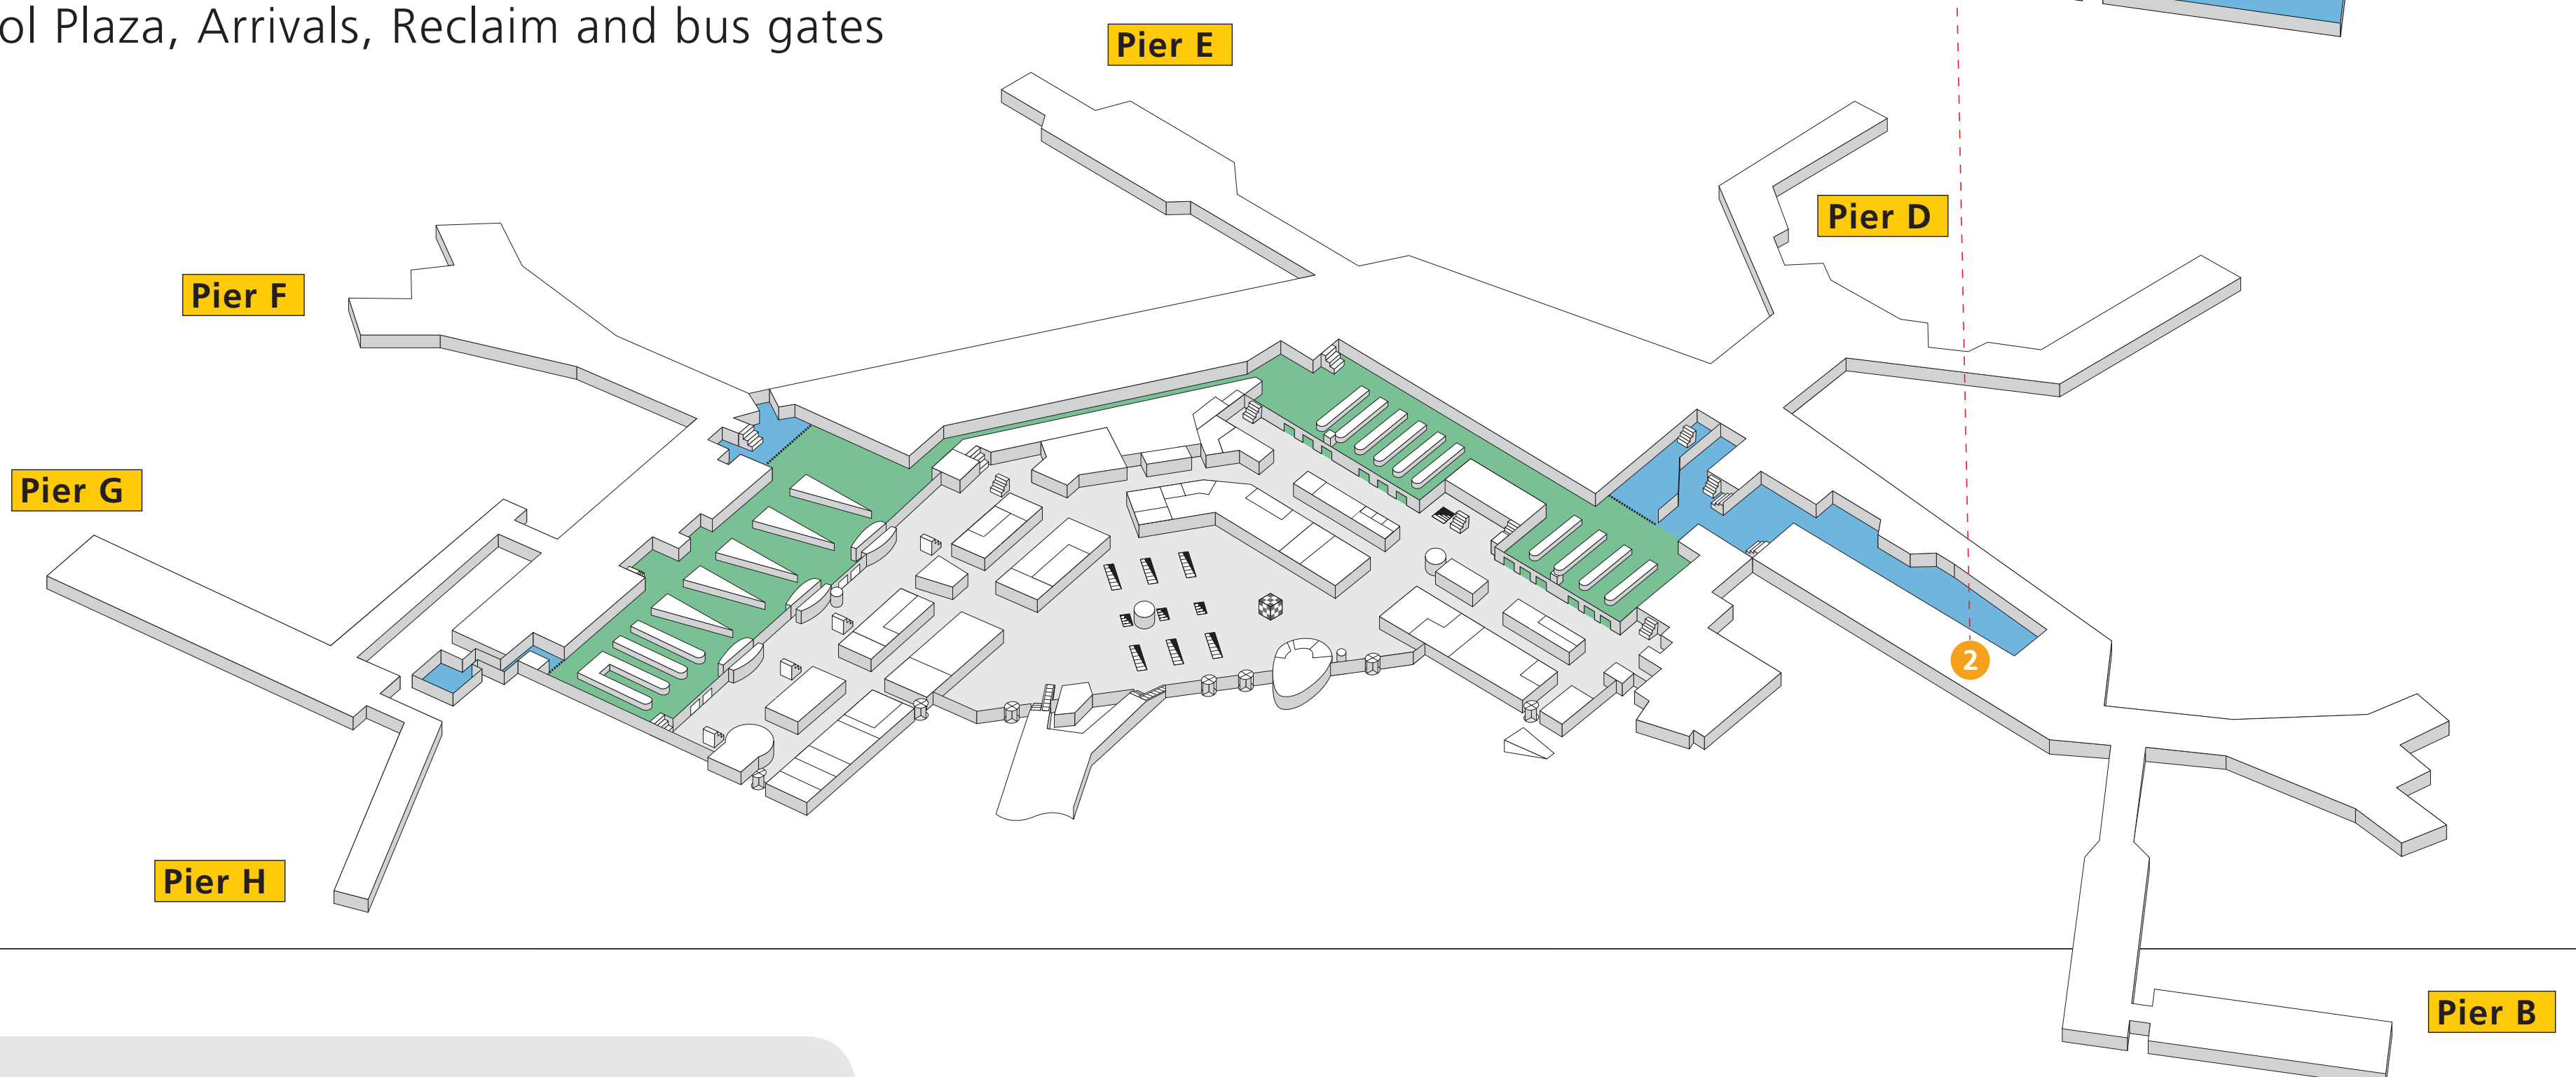

Route crew to Crew center

2 Second floor of passenger area

1 Departures, departure lounges and piers

0 Schiphol Plaza, Arrivals, Reclaim and bus gates

Security checkpoints	Details
1	BMC 1 Crew departures only
2	BMC 0 Crew only
22	Crew NS-S Lounge 2 ↔ Lounge 1