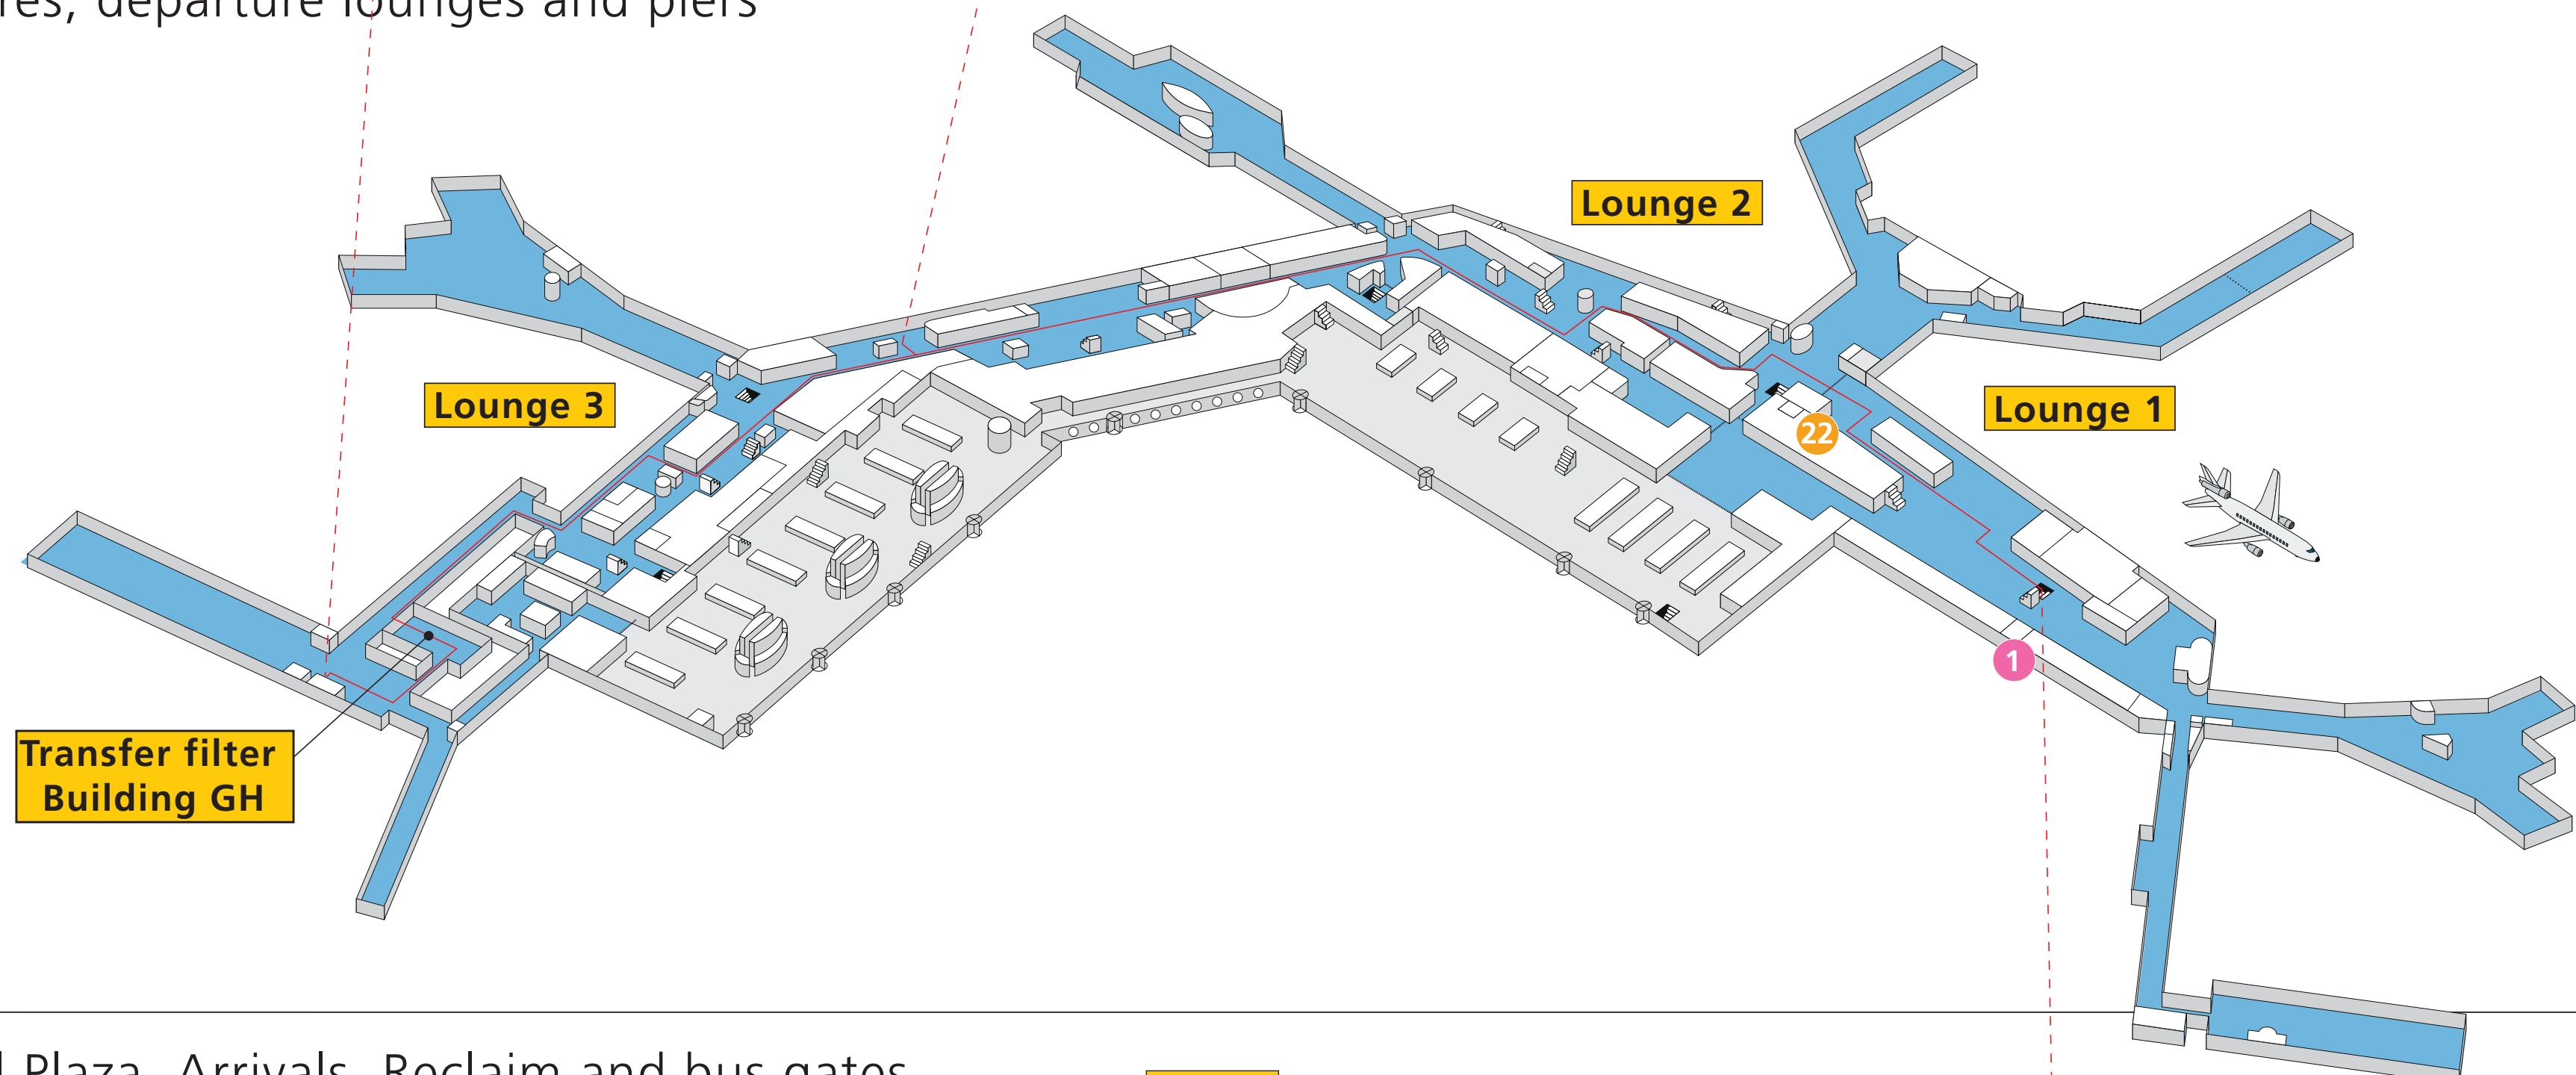

Route crew to Crew center

2 Second floor of passenger area

1 Departures, departure lounges and piers

0 Schiphol Plaza, Arrivals, Reclaim and bus gates

Security checkpoints	Details
1	BMC 1 Crew departures only
2	BMC 0 Crew only
22	Crew NS-S Lounge 2 ↔ Lounge 1