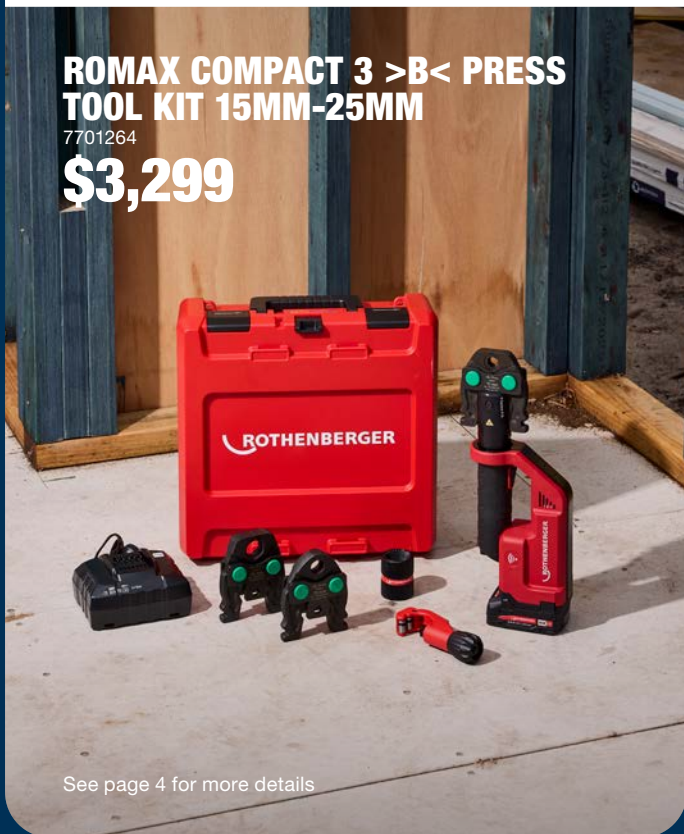

# TOOL TIME

01.06–31.07

MORE GREAT DEALS INSIDE

**ROTHENBERGER**

**ROMAX COMPACT 3 >B< PRESS TOOL KIT 15MM-25MM**

7701264

**\$3,299**

See page 4 for more details