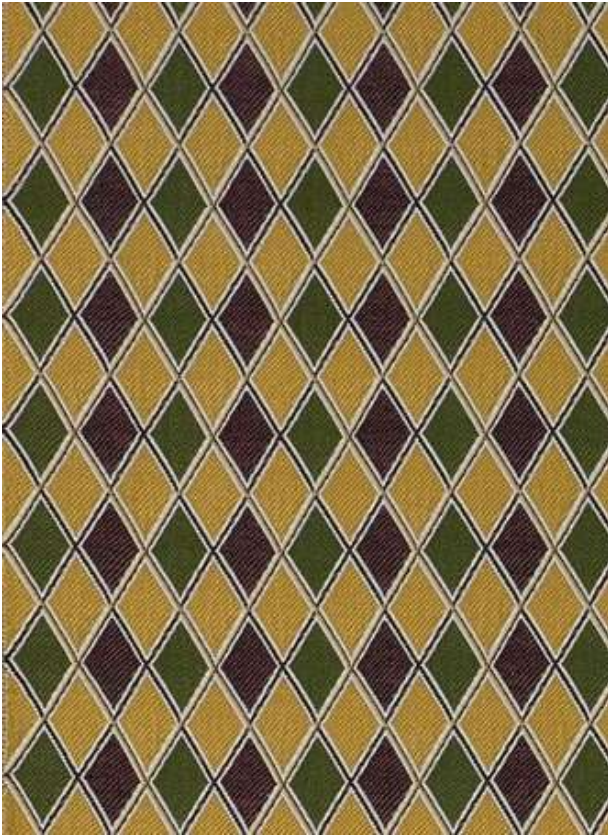

Use

Normal • 25 000 T

Repeat

± 12 cm

Note

Outdoor

Colors

3

Weight

± 980 gr

Care

COLORS

Lyrombo  
6642/1

1 Giallo

2 Celeste

3 Arancio