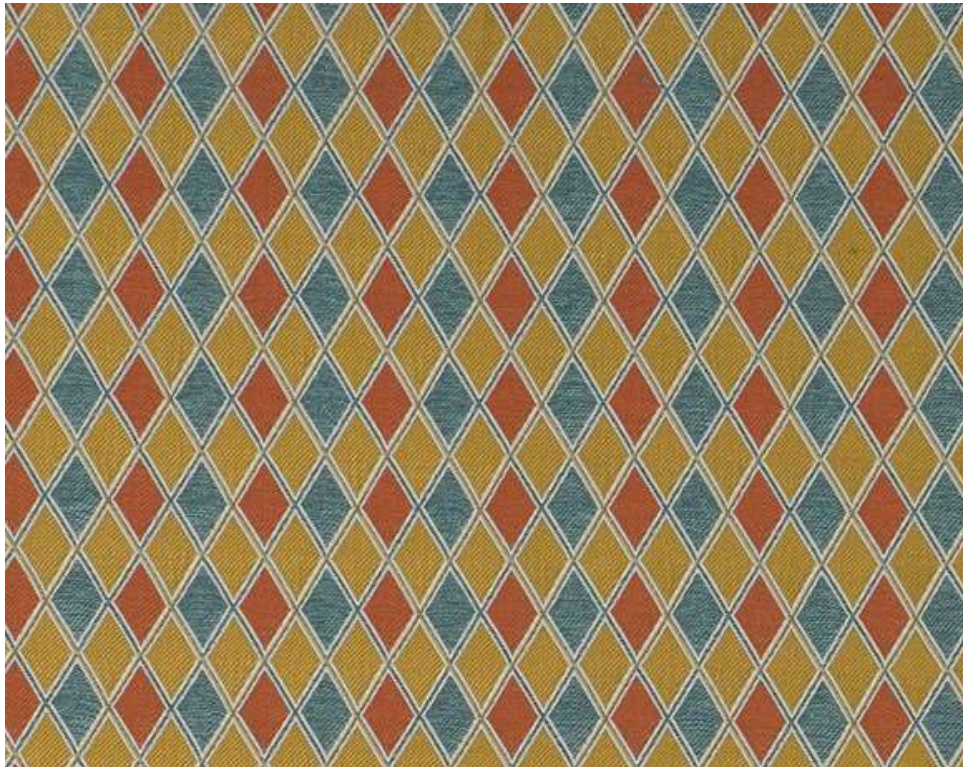

Cm 12

Cm 140

# LYROMBO

6642/1

Type

Jacquard

Width

140 cm

Composition

83% Polypropylene, 17% polyester

Use

Normal • 25 000 T

Repeat

± 12 cm

Note

Outdoor

Colors

3

Weight

± 980 gr

Care

COLORS

Lyrombo  
6642/1

1 Giallo

2 Celeste

3 Arancio