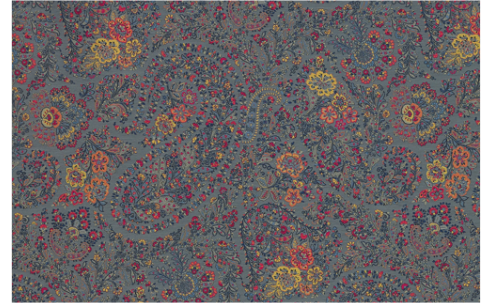

89 cm

140 cm

TIMANDRA

6572/1

Type
Lampas

Use
Light • T

Colors
4

Width
140 cm

Repeat
89 cm

Weight
410 gr

Composition
83% Polyester, 17% Cotton

Note
—

Care

COLORS

Timandra

6572/1

1 Rubino

2 Oro

3 Avio

4 Nero