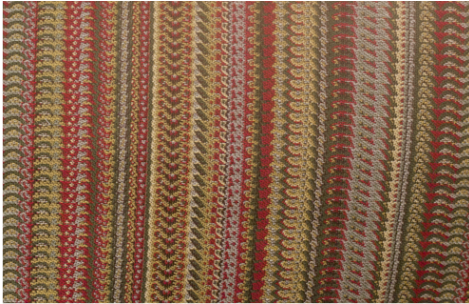

75% Cotton, 25% Polyester

Note

Drop-proof finishing

Care

2 Sabbia

3 Aubergine

5 Terracotta

18 Grigio/rosso