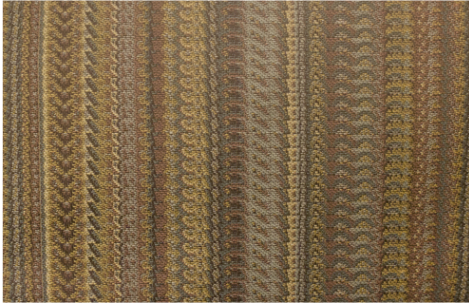

75% Cotton, 25% Polyester

Note

Drop-proof finishing

Care

2 Sabbia

3 Aubergine

5 Terracotta

18 Grigio/rosso