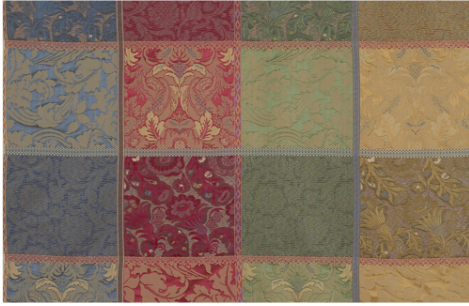

Composition

48% Viscose, 30% Cotton, 11%
Natural slik, 11% Linnen

Note

Fabric sold by full repeats only

Care

1 Multicolor

2 Oro

3 Verdone