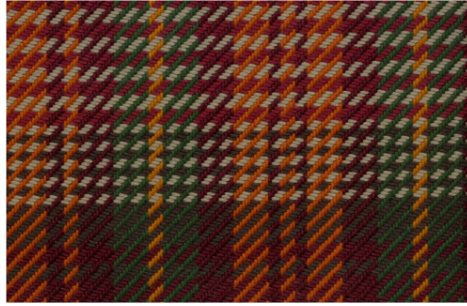

45 cm

140 cm

ARCHIBALD

6426/1

Type

Plain weave

Use

Normal • 20 000 T

Composition

100% Cotton

Note

—

Care

1 Muschio

2 Bruciato