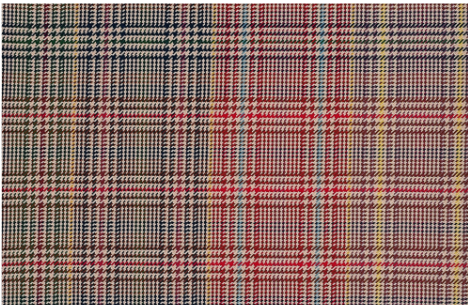

90 cm

140 cm

OSSIAN

6428/1

Type

Plain weave

Use

Normal • 20 000 T

Colors

1

Width

140 cm

Repeat

90 cm

Weight

1058 gr

Composition

100% Cotton

Note

—

Care

1 Trifoglio