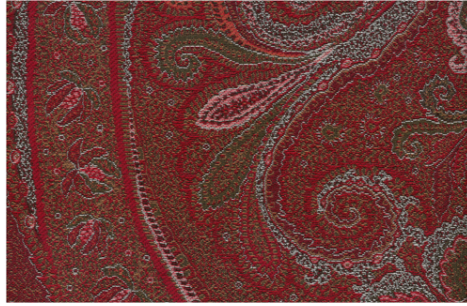

Composition

75% Cotton, 25% Polyester

Note

Drop-proof finishing

Care

1 Multicolor

2 Carminio

3 Taupe