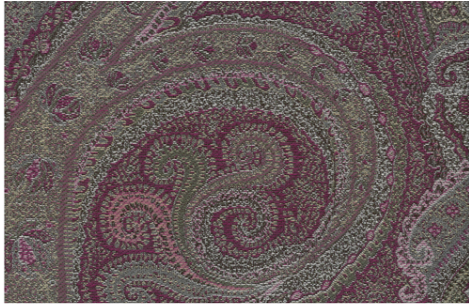

Composition

75% Cotton, 25% Polyester

Note

Drop-proof finishing

Care

1 Multicolor

2 Carminio

3 Taupe