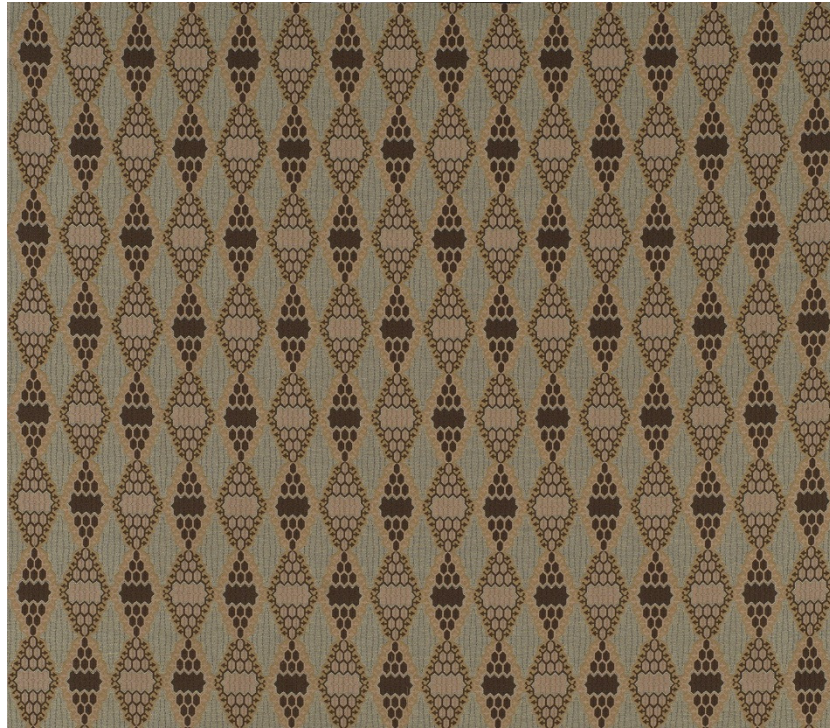

Cm 32

Cm 140

# HONEY

6631/1

Type	Use	Colors
Lampas	Normal ● 12 000 T	4
Width	Repeat	Weight
140 cm	32 cm	700 gr
Composition	Note	Care
100% viscose		    

**COLORS**

**Honey**  
6631/1

1 Acacia

2 Dandelion

3 Chestnut

4 Wildflower