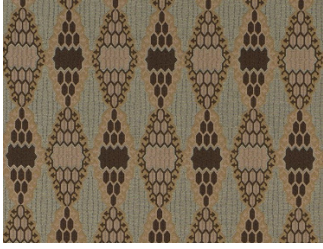

# HONEY

6631/1

Type	Use	Colors
Lampas	Normal ● 12 000 T	4
Width	Repeat	Weight
140 cm	32 cm	700 gr
Composition	Note	Care
100% viscose		    

**COLORS**

**Honey**  
6631/1

1 Acacia

2 Dandelion

3 Chestnut