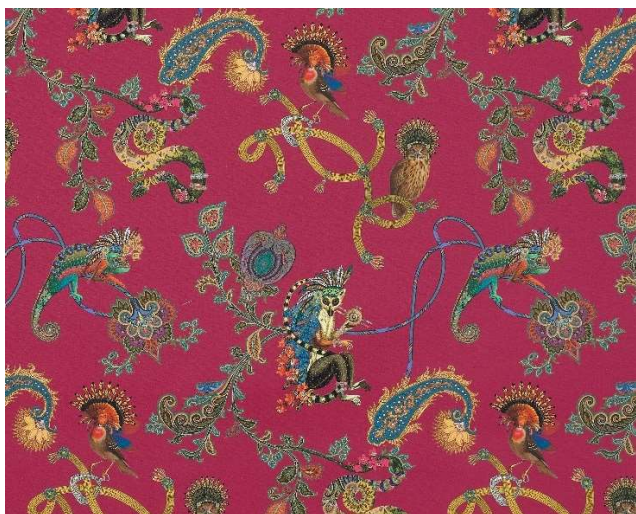

# ELANOR

6651/1

Type

Printed Cotton Satin

Use

Normal • 15 000 T

Colors

4

Width

140 cm

Repeat

cm ± 94

Weight

gr ± 320

Composition

100% cotton

Note

Care

COLORS

Elanor  
6651/1

1 Pistacchio

2 Arancio

3 Magenta

4 Oltremare