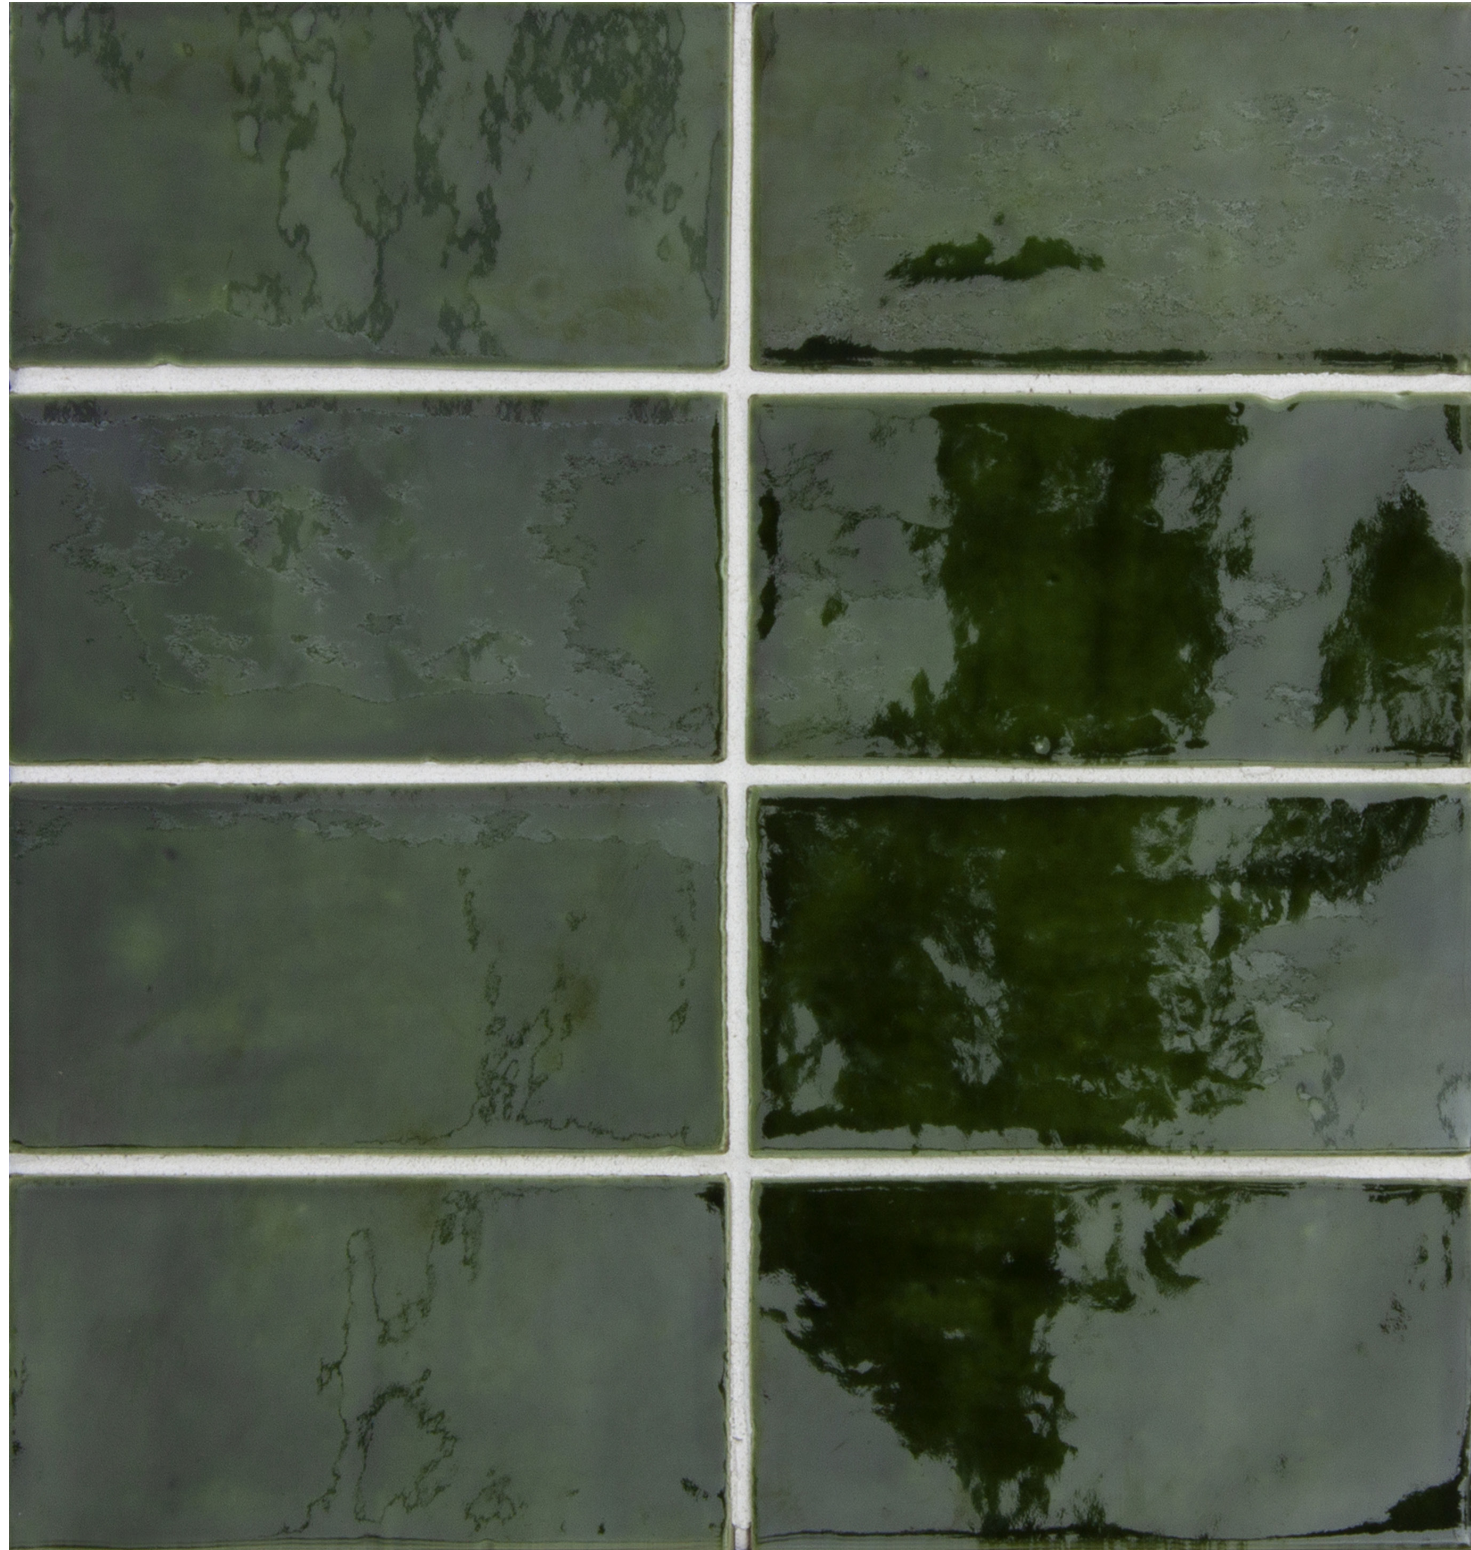

Acquamarina MAG23AC
11,5,7x23,2 2,2"x9,13"

Blu MAG23BL
11,5,7x23,2 2,2"x9,13"

Magma
Erba MAG05ER
5,7x11,5 2,2"x4,52"