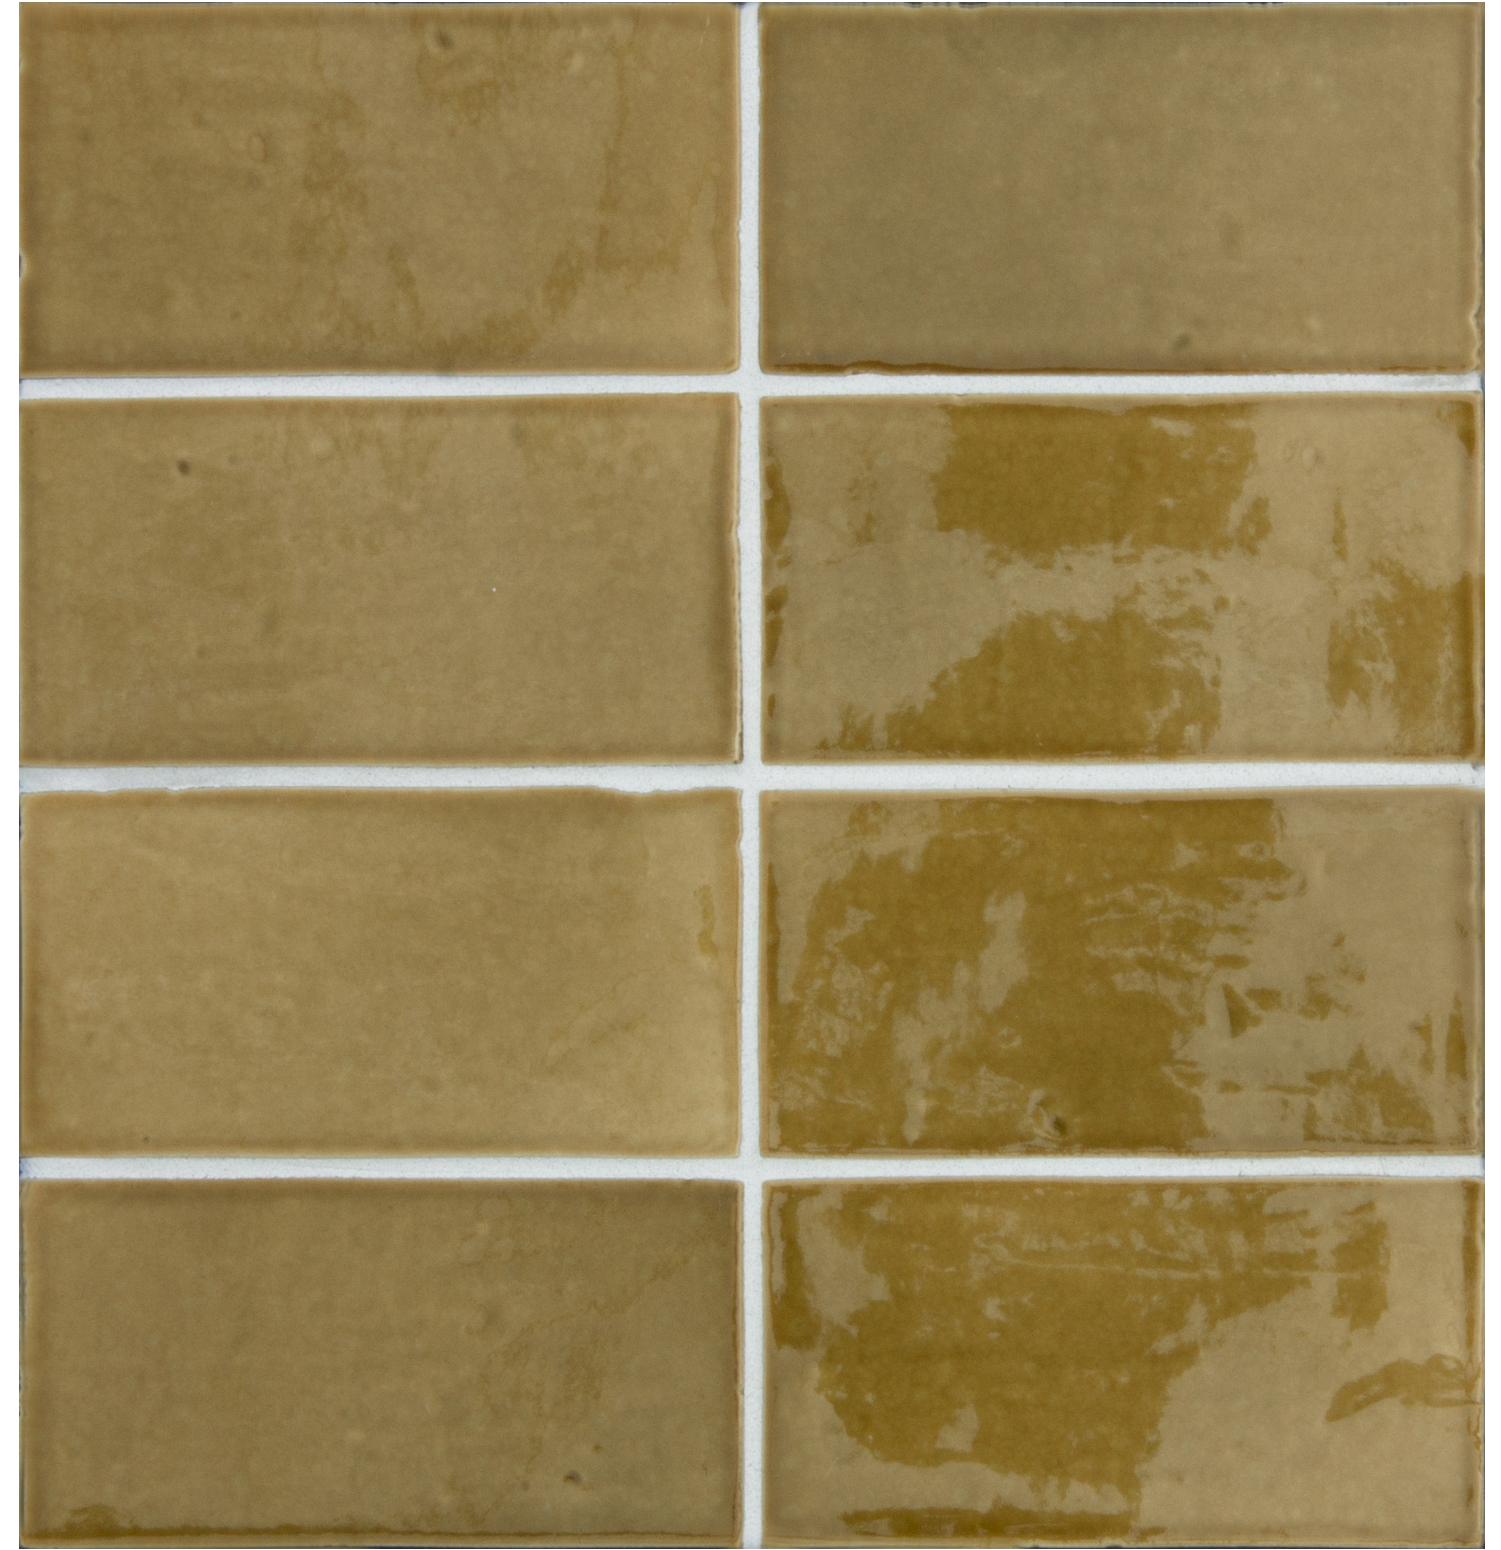

Bianco MAG11BI
11,5x11,5 4,52"x4,52"

Caramello MAG11CA
11,5x11,5 4,52"x4,52"

Magma
Senape MAG05SE
5,7x11,5 2,2"x4,52"