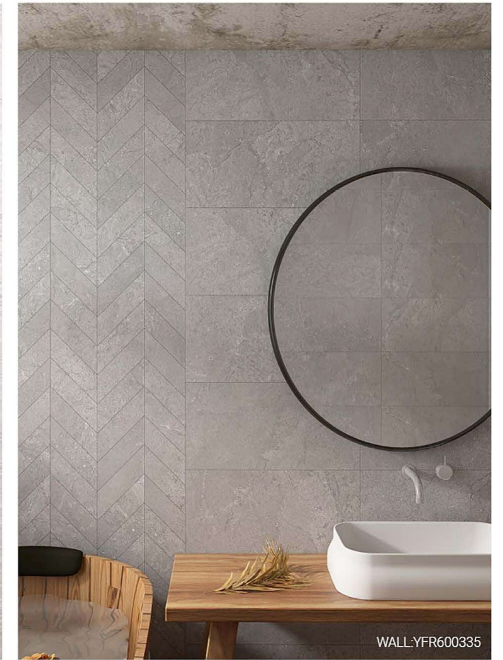

# TIME STONE

600x1200mm / 600x600mm / 300x600mm

YFR600331  
FINISH:MICRO GRIP/LAPPATO

YFR600332  
FINISH:MICRO GRIP/LAPPATO

YFR600334  
FINISH:MICRO GRIP/LAPPATO

YFR600335  
FINISH:MICRO GRIP/LAPPATO

YFR600337  
FINISH:MICRO GRIP/LAPPATO

YFR600338  
FINISH:MICRO GRIP/LAPPATO

YFR600335 600x600mm

FINISH:MICRO GRIP

FLOOR:YFR600338

WALL:YFR600335

FLOOR:YFR600332