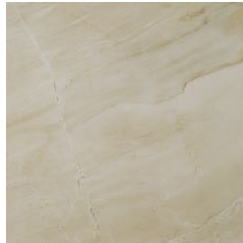

Marble+ 2

- Rectified
- 12.8 mm
- High traffic
- Walls & floors
- Stain resistant
- Full-body tile

Weathered Stone