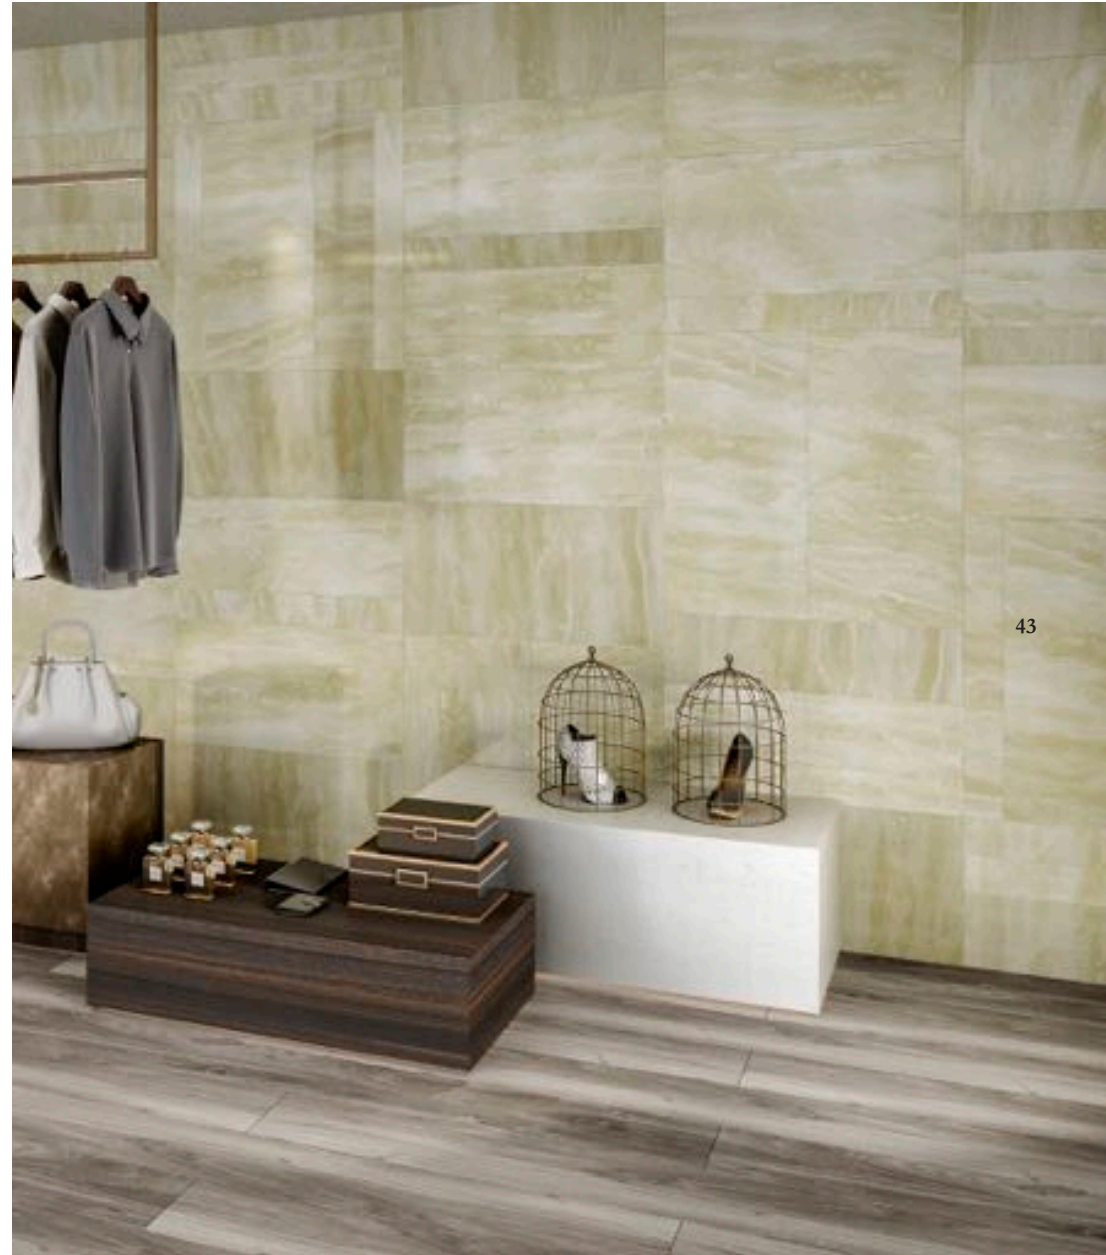

## Sandstone

- YG806217 Polished
- YV806217 Matt
- YX806217 Honed

42

Marble+

perfect · nature

43

Marble+ 2

- Rectified
- 12.8 mm
- High traffic
- Walls & floors
- Stain resistant
- Full-body tile