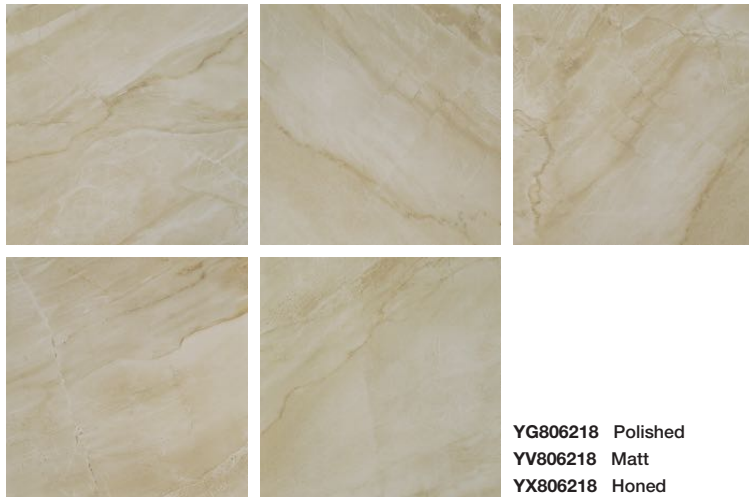

## Sandstone

- YG806217 Polished
- YV806217 Matt
- YX806217 Honed

42

Marble+

perfect · nature

43

Marble+ 2

- Rectified
- 12.8 mm
- High traffic
- Walls & floors
- Stain resistant
- Full-body tile

## Weathered Stone

- YG806218 Polished
- YV806218 Matt
- YX806218 Honed

44

Marble+

perfect · nature

45

Marble+ 2

- Rectified
- 12.8 mm
- High traffic
- Walls & floors
- Stain resistant
- Full-body tile