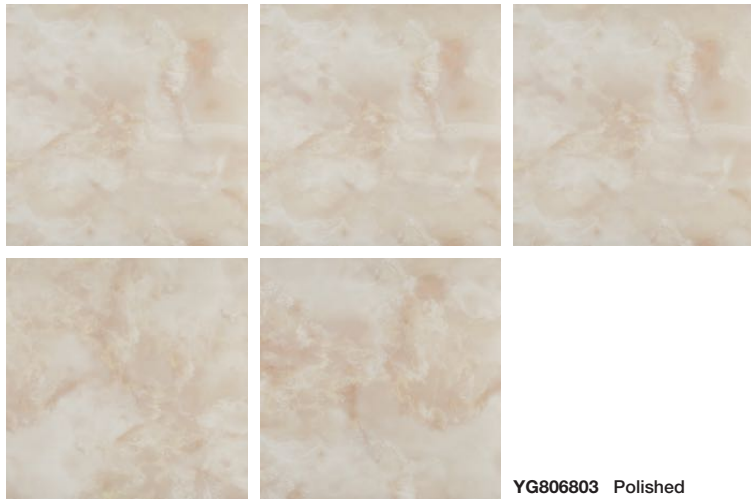

Marble+ 3

- Rectified
- 11.2 mm
- High traffic
- Walls & floors
- Stain resistant
- Full-body tile

Red Jade