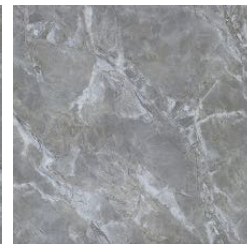

Palissandro Nuvolato

YG806815 Polished
YX806815 Honed