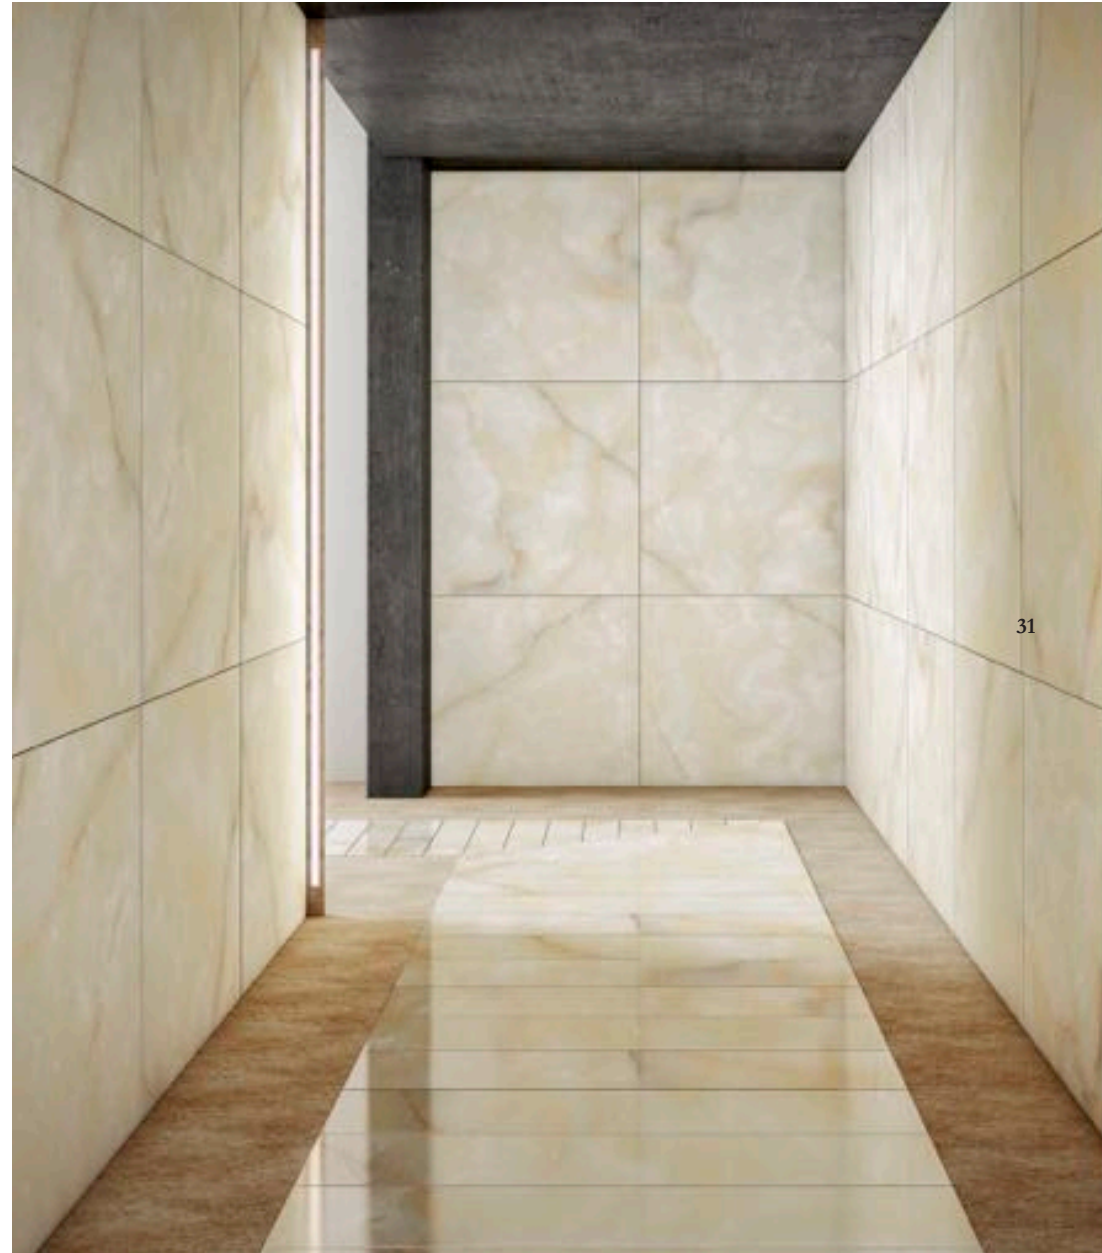

30

Marble+

perfect · nature