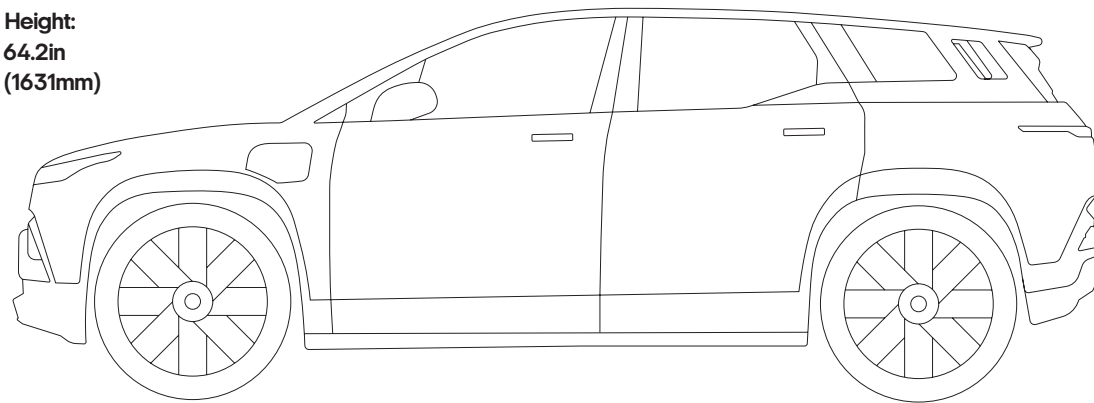

TRIM LEVELS, EQUIPMENT AND SELECT FEATURES ARE SUBJECT TO CHANGE AND MAY NOT BE IMMEDIATELY AVAILABLE.

COPYRIGHT © 2021 FISKER, INC. ALL RIGHTS RESERVED.

FISKER INC. 1888 ROSECRANS AVE MANHATTAN BEACH, CA

Fisker Ocean Specs

Width: 78.5in (1994.5mm)

Height:
64.2in
(1631mm)

Wheelbase: 115in (2921mm)

Length: 188in (4775mm)