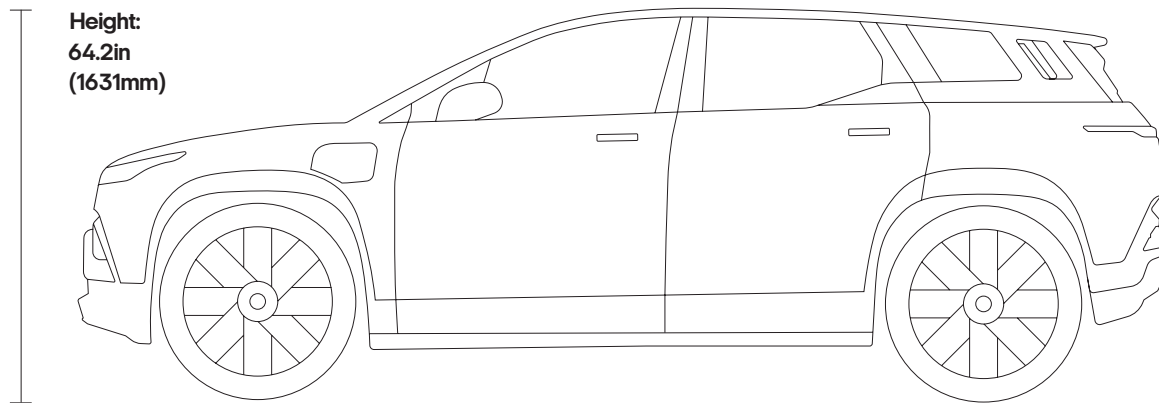

TRIM LEVELS, EQUIPMENT AND SELECT FEATURES ARE SUBJECT TO CHANGE AND MAY NOT BE IMMEDIATELY AVAILABLE.

COPYRIGHT © 2021 FISKER, INC. ALL RIGHTS RESERVED.

FISKER INC. 1888 ROSECRANS AVE MANHATTAN BEACH, CA

Fisker Ocean Specs

Width: 78.5in (1994.5mm)

Height:
64.2in
(1631mm)

Wheelbase: 115in (2921mm)

Length: 188in (4775mm)