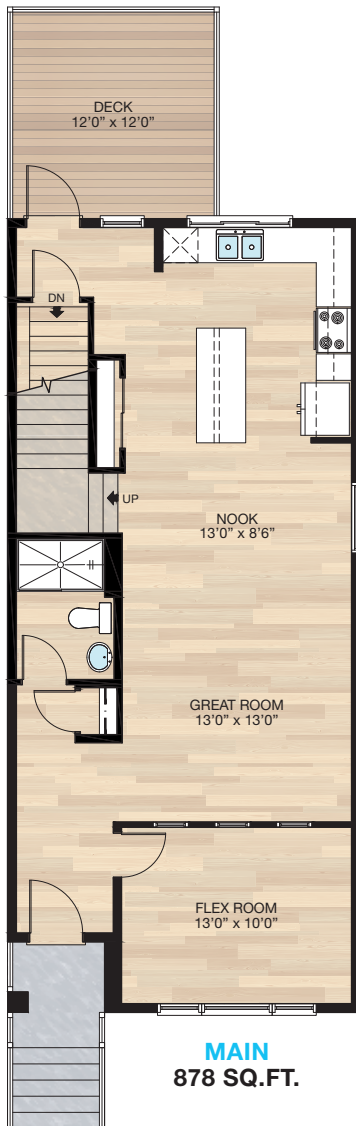

SHOWHOME PLAN

THE
RAEYA
1802 SQ.FT.