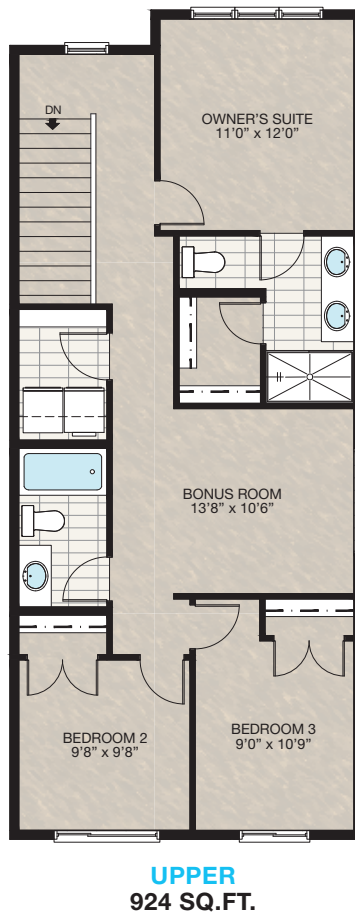

SHOWHOME PLAN

THE
RAEYA
1802 SQ.FT.