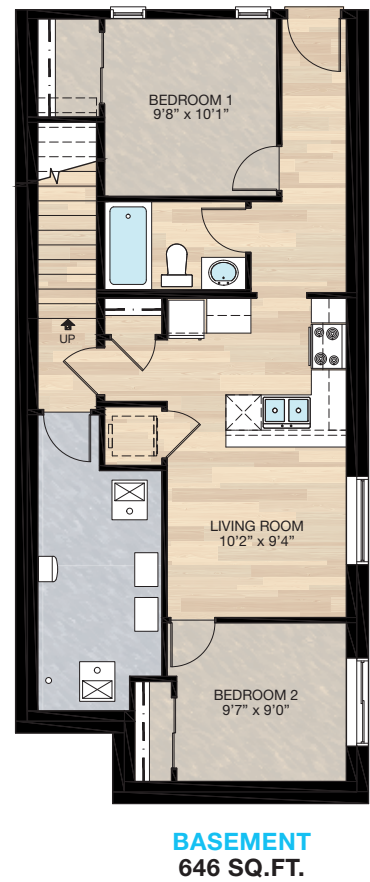

SHOWHOME PLAN

THE
RAEYA
1802 SQ.FT.