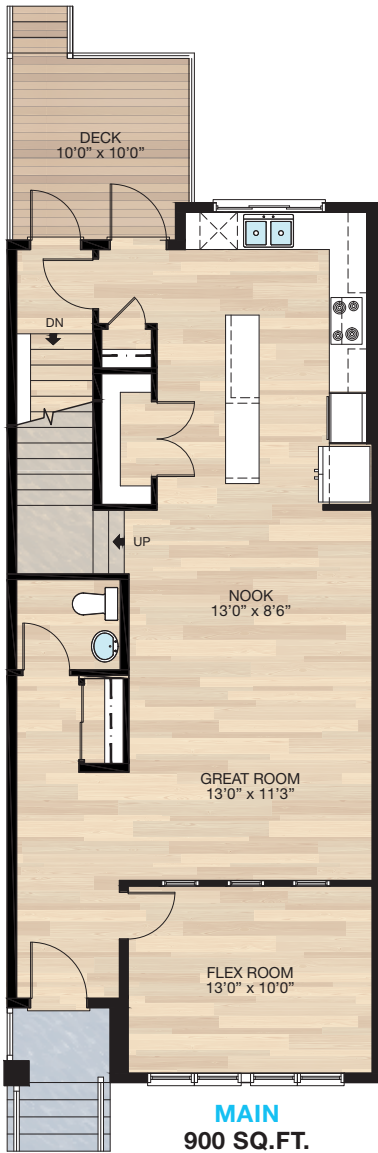

SHOWHOME PLAN

THE
RAEYA
1840 SQ.FT.

Plan updated as of September 9, 2024

HARDWOOD	DECK	CARPET	CONCRETE	TILE	LVP

tricohomes.com