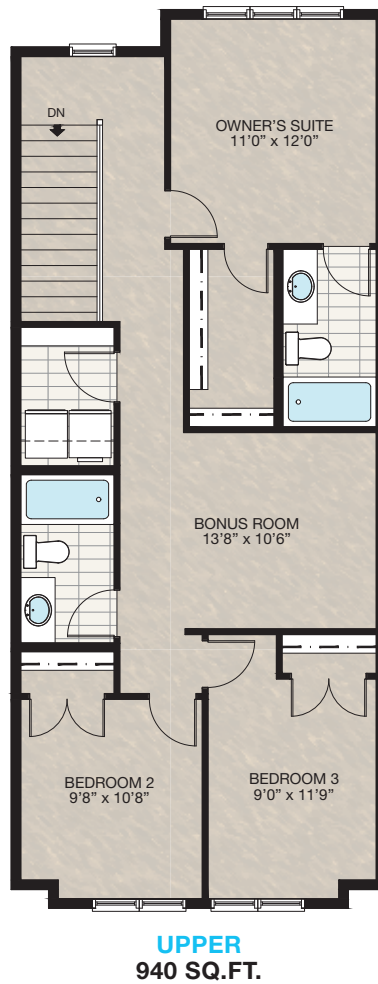

SHOWHOME PLAN

THE
RAEYA
1840 SQ.FT.

Plan updated as of September 9, 2024

HARDWOOD	DECK	CARPET	CONCRETE	TILE	LVP

tricohomes.com