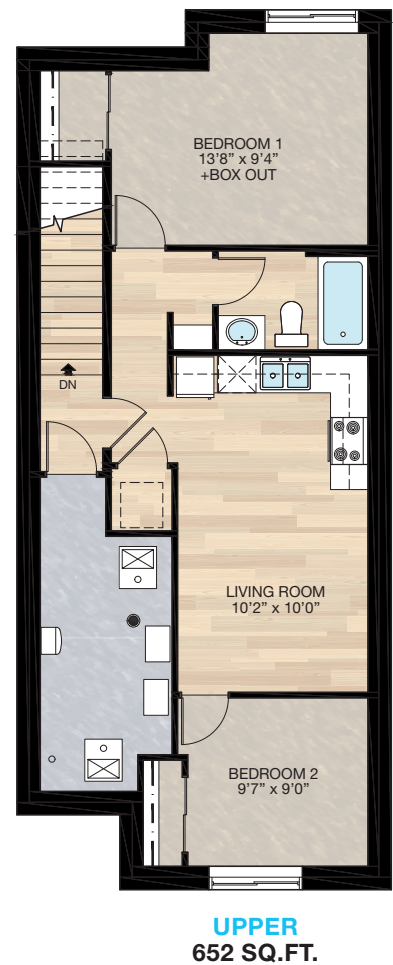

SHOWHOME PLAN

THE
RAEYA
1840 SQ.FT.

Plan updated as of September 9, 2024

HARDWOOD	DECK	CARPET	CONCRETE	TILE	LVP

tricohomes.com