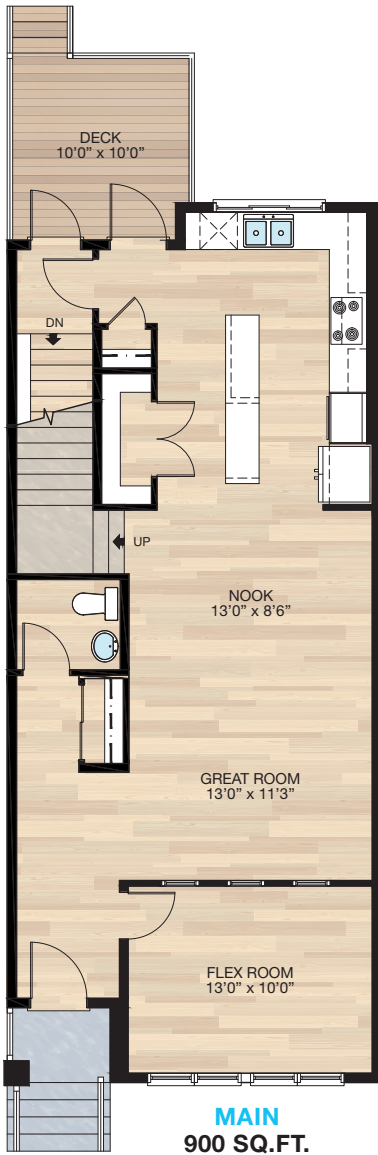

SHOWHOME PLAN

THE
RAEYA
1840 SQ.FT.

Plan updated as of **October 28, 2024**

HARDWOOD	DECK	CARPET	CONCRETE	TILE	LVP

tricohomes.com