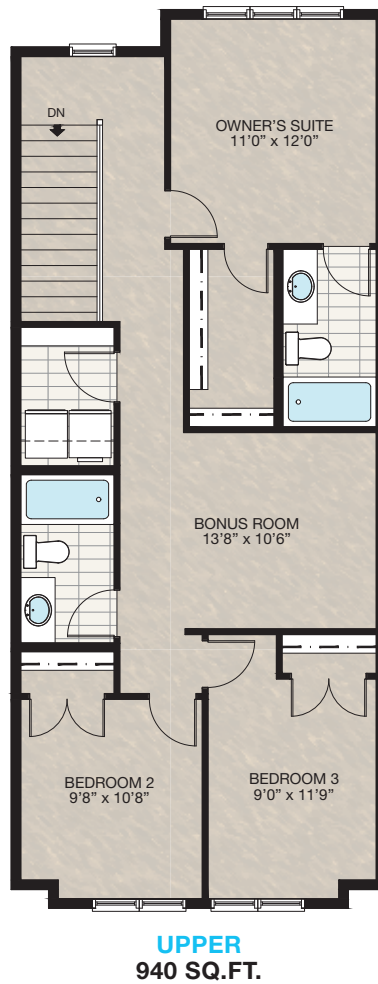

SHOWHOME PLAN

THE
RAEYA
1840 SQ.FT.

Plan updated as of **October 28, 2024**

HARDWOOD	DECK	CARPET	CONCRETE	TILE	LVP

tricohomes.com