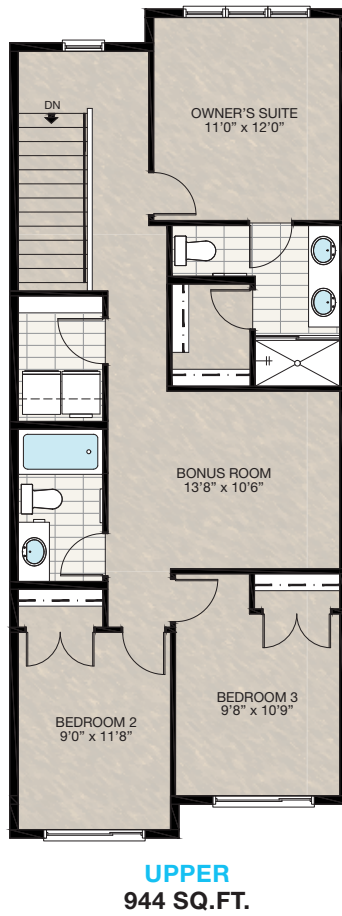

SHOWHOME PLAN

THE
RAEYA
1822 SQ.FT.