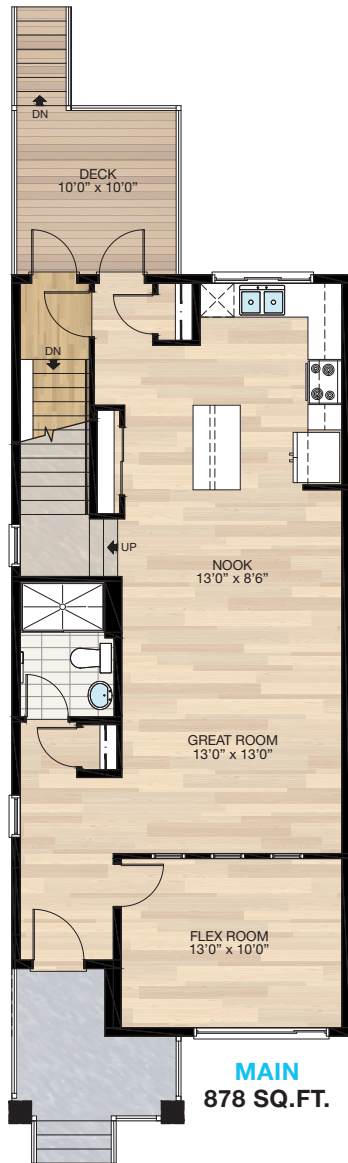

SHOWHOME PLAN

THE
RAEYA
1822 SQ.FT.