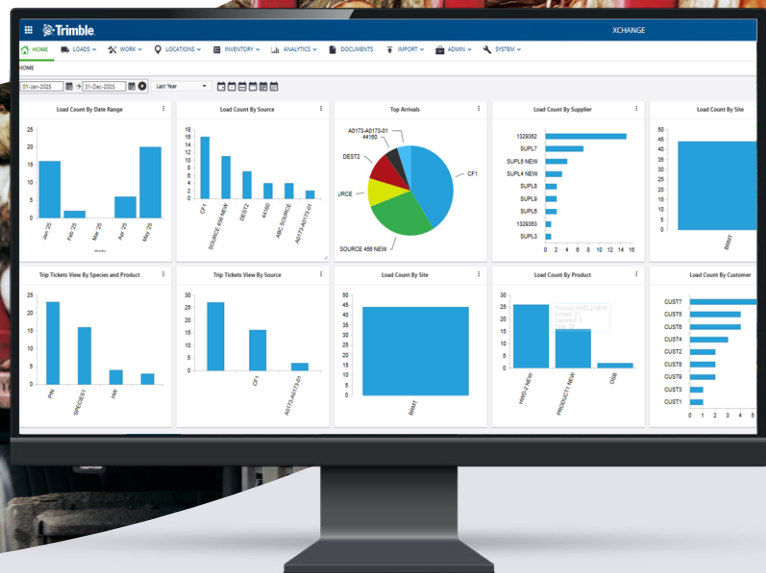

Trimble CFXchange

SOFTWARE

Real-time supply chain
data and metrics

Trimble® CFXchange is a collaborative cloud solution designed to provide visibility and timber security in real-time. Access key metrics between the office and the field improving the quality of supply chain data and communication.

Trimble CFXchange

Software

Features and Integrations

Key Technical Features	Data & Reporting Features	Integration Interfaces
Mobile data capture for forestry field operations	Real-time operational dashboards	REST APIs
Offline data collection with automatic synchronization	Field activity and production reporting	Webhooks
Integrated photo capture and geolocation	Export to CSV / Excel	SFTP batch exchange
Field production reporting and activity tracking	API access to captured data	Forestry logistics platforms (WSX, LogForce)
Secure data transmission to enterprise systems	Integration with enterprise reporting platforms	GIS systems (ESRI, GeoJSON, shapefiles)
API integration with forestry logistics and inventory platforms		Enterprise BI tools (Power BI, Tableau)
Configurable workflows for contractors and crews		