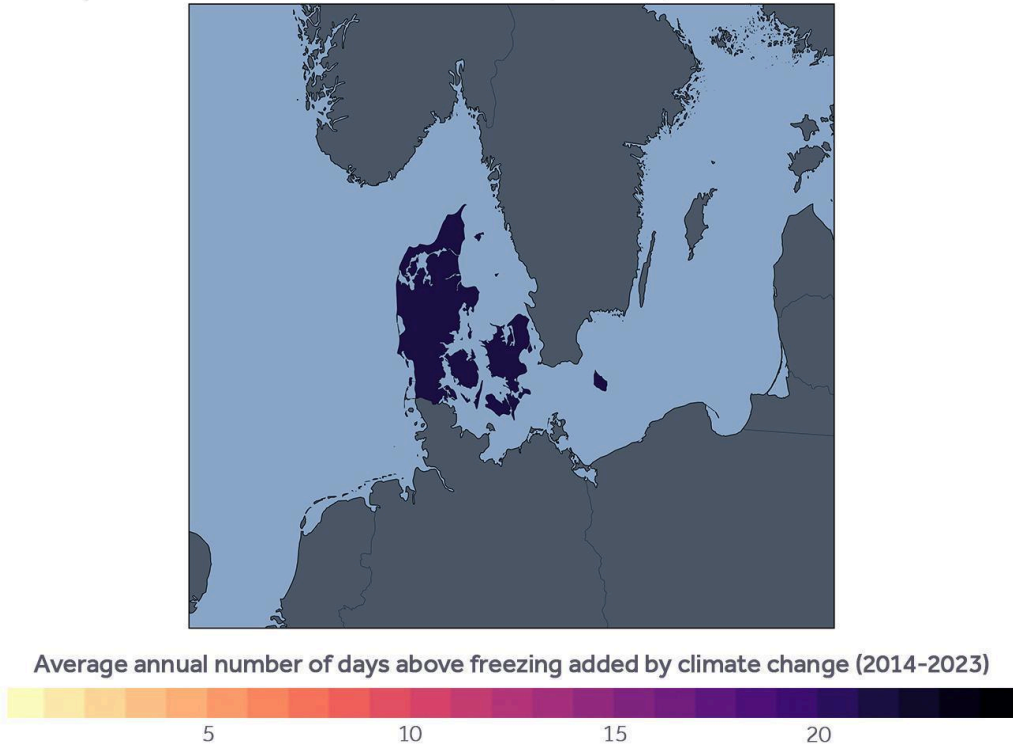

RESULTS

Figure 1. Annual winter days with minimum temperatures above 0°C added by climate change in Denmark, averaged over a ten-year period (2014-2023).

Climate Central is an independent group of scientists and communicators who research and report the facts about our changing climate and how it affects people’s lives. Climate Central is a policy-neutral 501(c)(3) nonprofit.

Major funding provided by the Bezos Earth Fund.