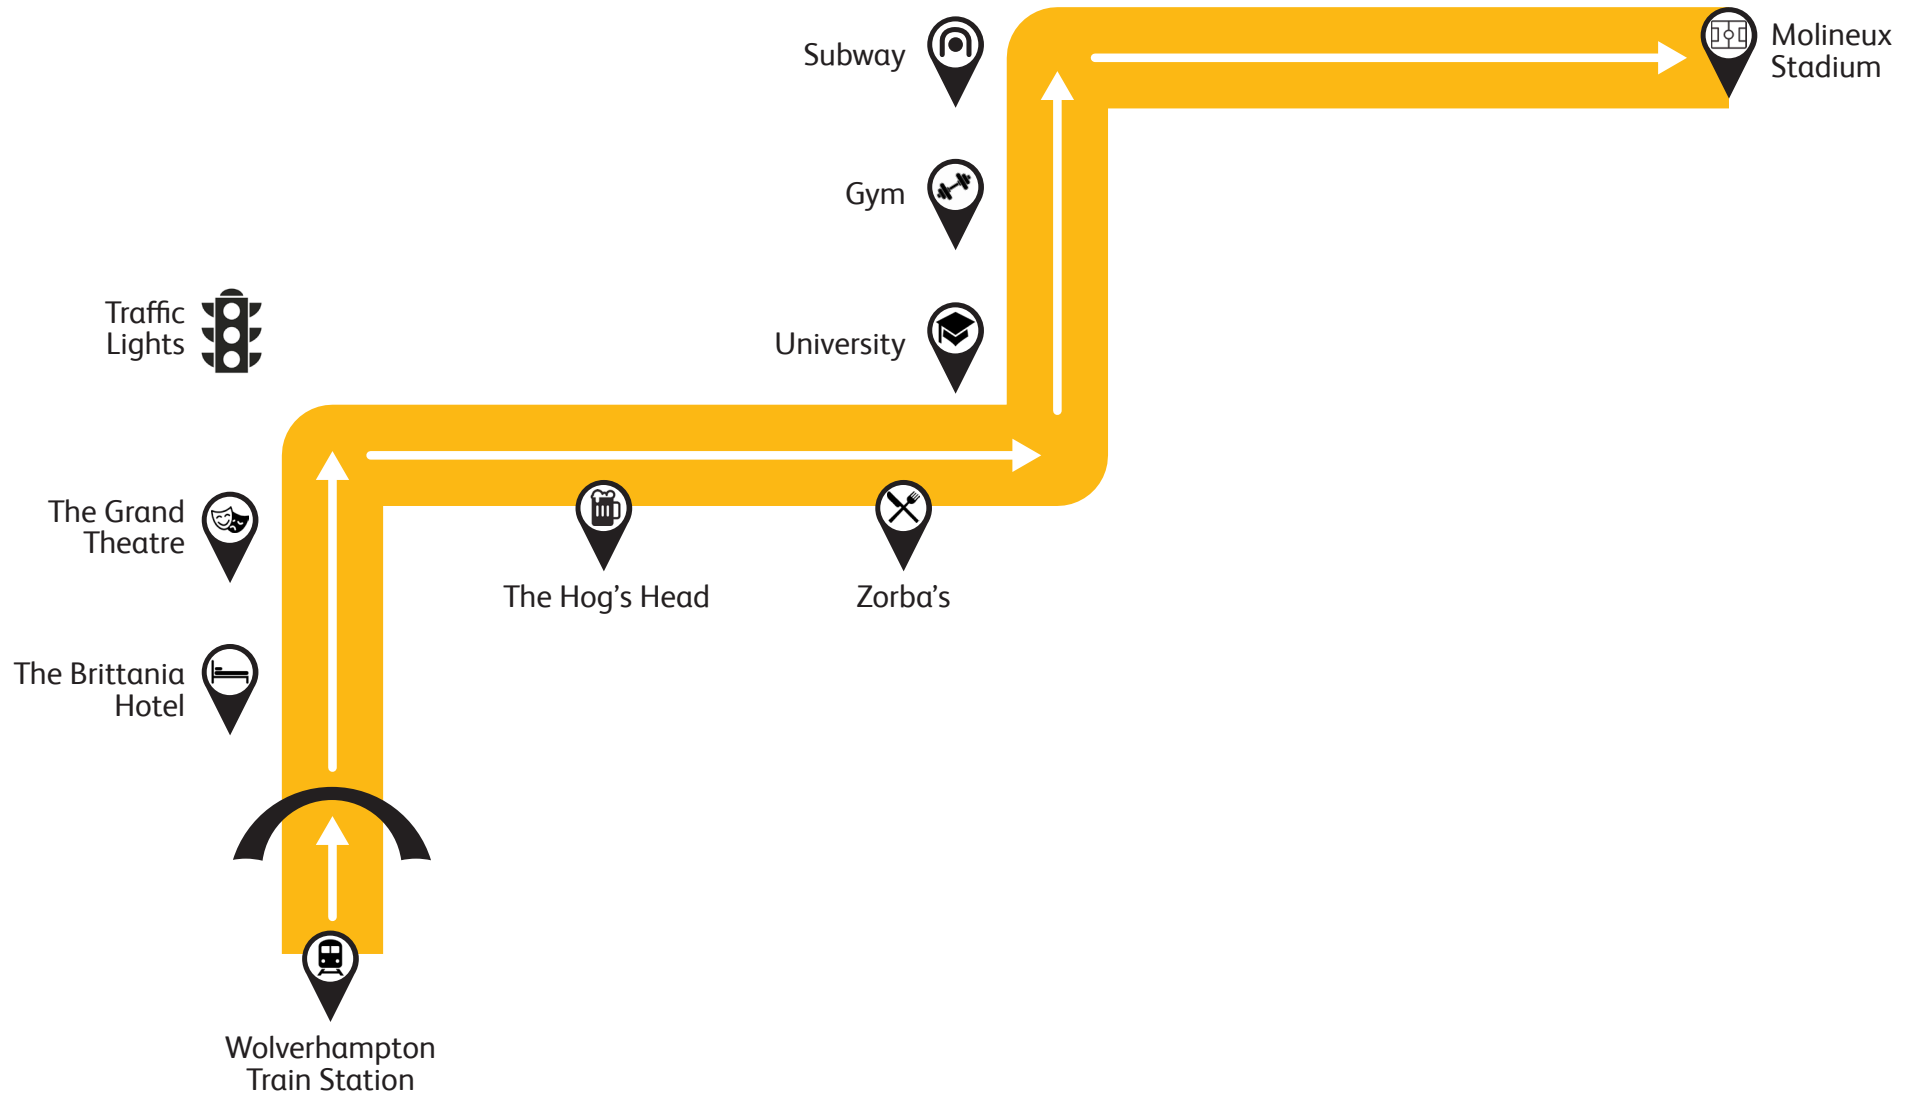

Wolverhampton Train Station to Molineux – A step by step guide

Wolverhampton Train Station to Molineux – A step by step guide

Come out of the station and go forward over the bridge. 

Keep going straight on. You will see the Britannia Hotel on the left

You will also see the Grand Theatre on the left.

At the traffic lights turn right.

You will see the Hogshead Pub on the right hand side

Keep going and you will also see Zorba's on the right.

On the corner of the University turn left and follow the road

You will pass a gym on the left

You will come to the Molineux Subway, there are steps and a ramp. Go under the subway.

You have arrived at Wolverhampton Wanderers FC. Please ask a steward if you need assistance.