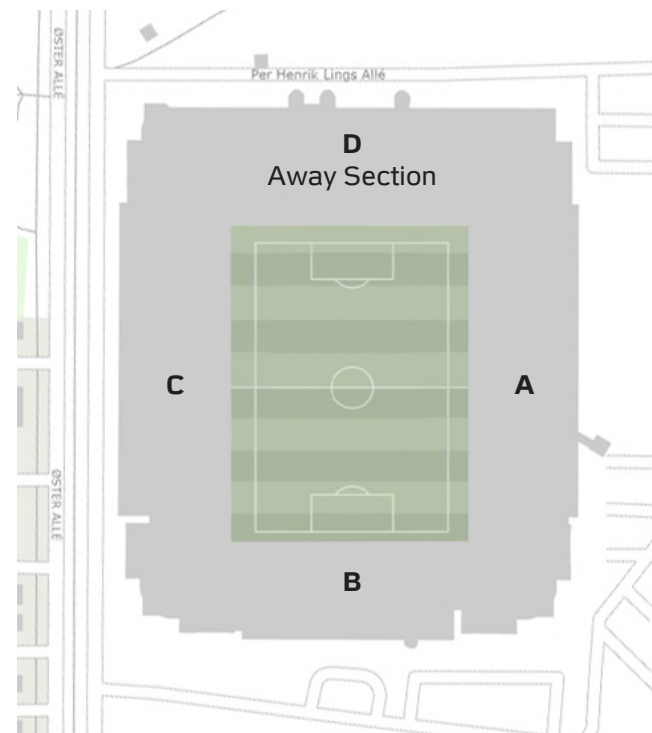

Public Transport

S-train

It is easiest to access the away section by getting off at Svanemøllen Station.

We recommend that you return by the same route when leaving Parken.

KØBENHAVNS
POLITI

Parken

P. H. Lings Alle 2-4,
2100 Copenhagen Ø.
www.parken.dk

Capacity: approximately 38,000
Away section: D

The entrances open at 16:45. 2 hours before the start of the match (18:45). We recommend you arrive well in time.