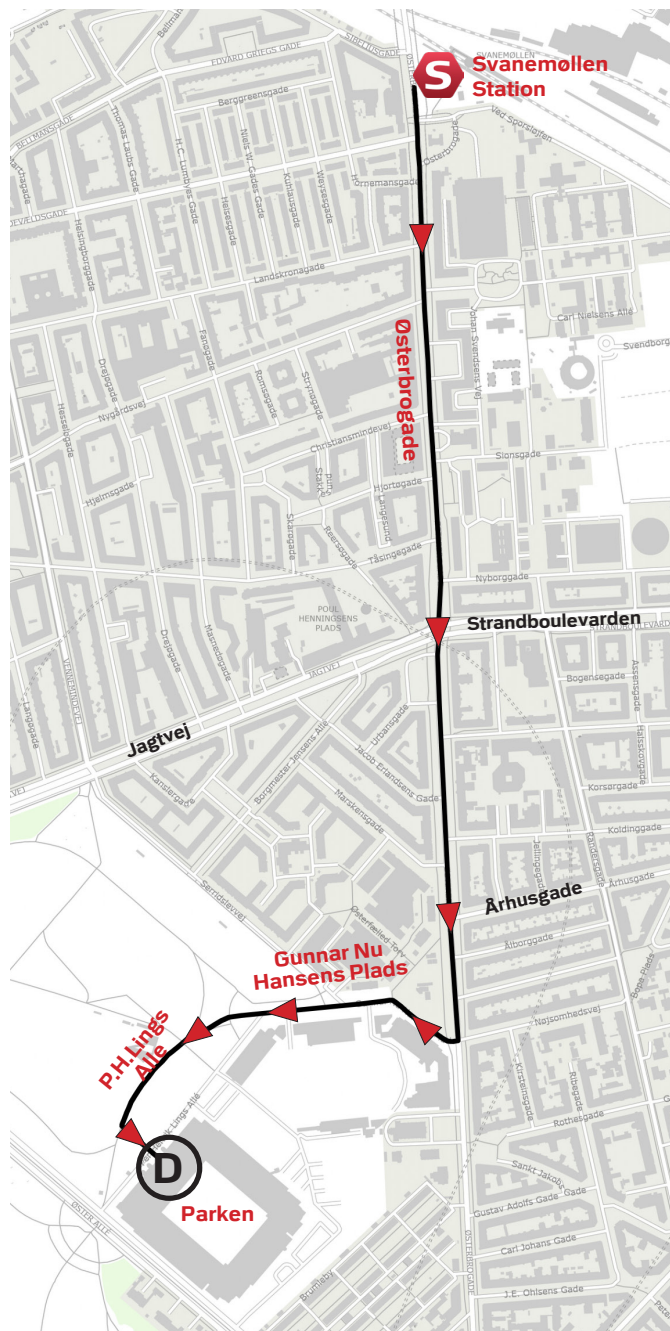

City map, Østerbro

The marked route indicates the entrance that opens directly to the away section: Section D.

Politi

EMERGENCY

ALARM

1 1 2

SERVICE

SERVICE

Public Transport

S-train

It is easiest to access the away section by getting off at Svanemøllen Station.

We recommend that you return by the same route when leaving Parken.

KØBENHAVNS
POLITI

Parken

P. H. Lings Alle 2-4,
2100 Copenhagen Ø.
www.parken.dk

Capacity: approximately 38,000
Away section: D

The entrances open at 16:45. 2 hours before the start of the match (18:45). We recommend you arrive well in time.