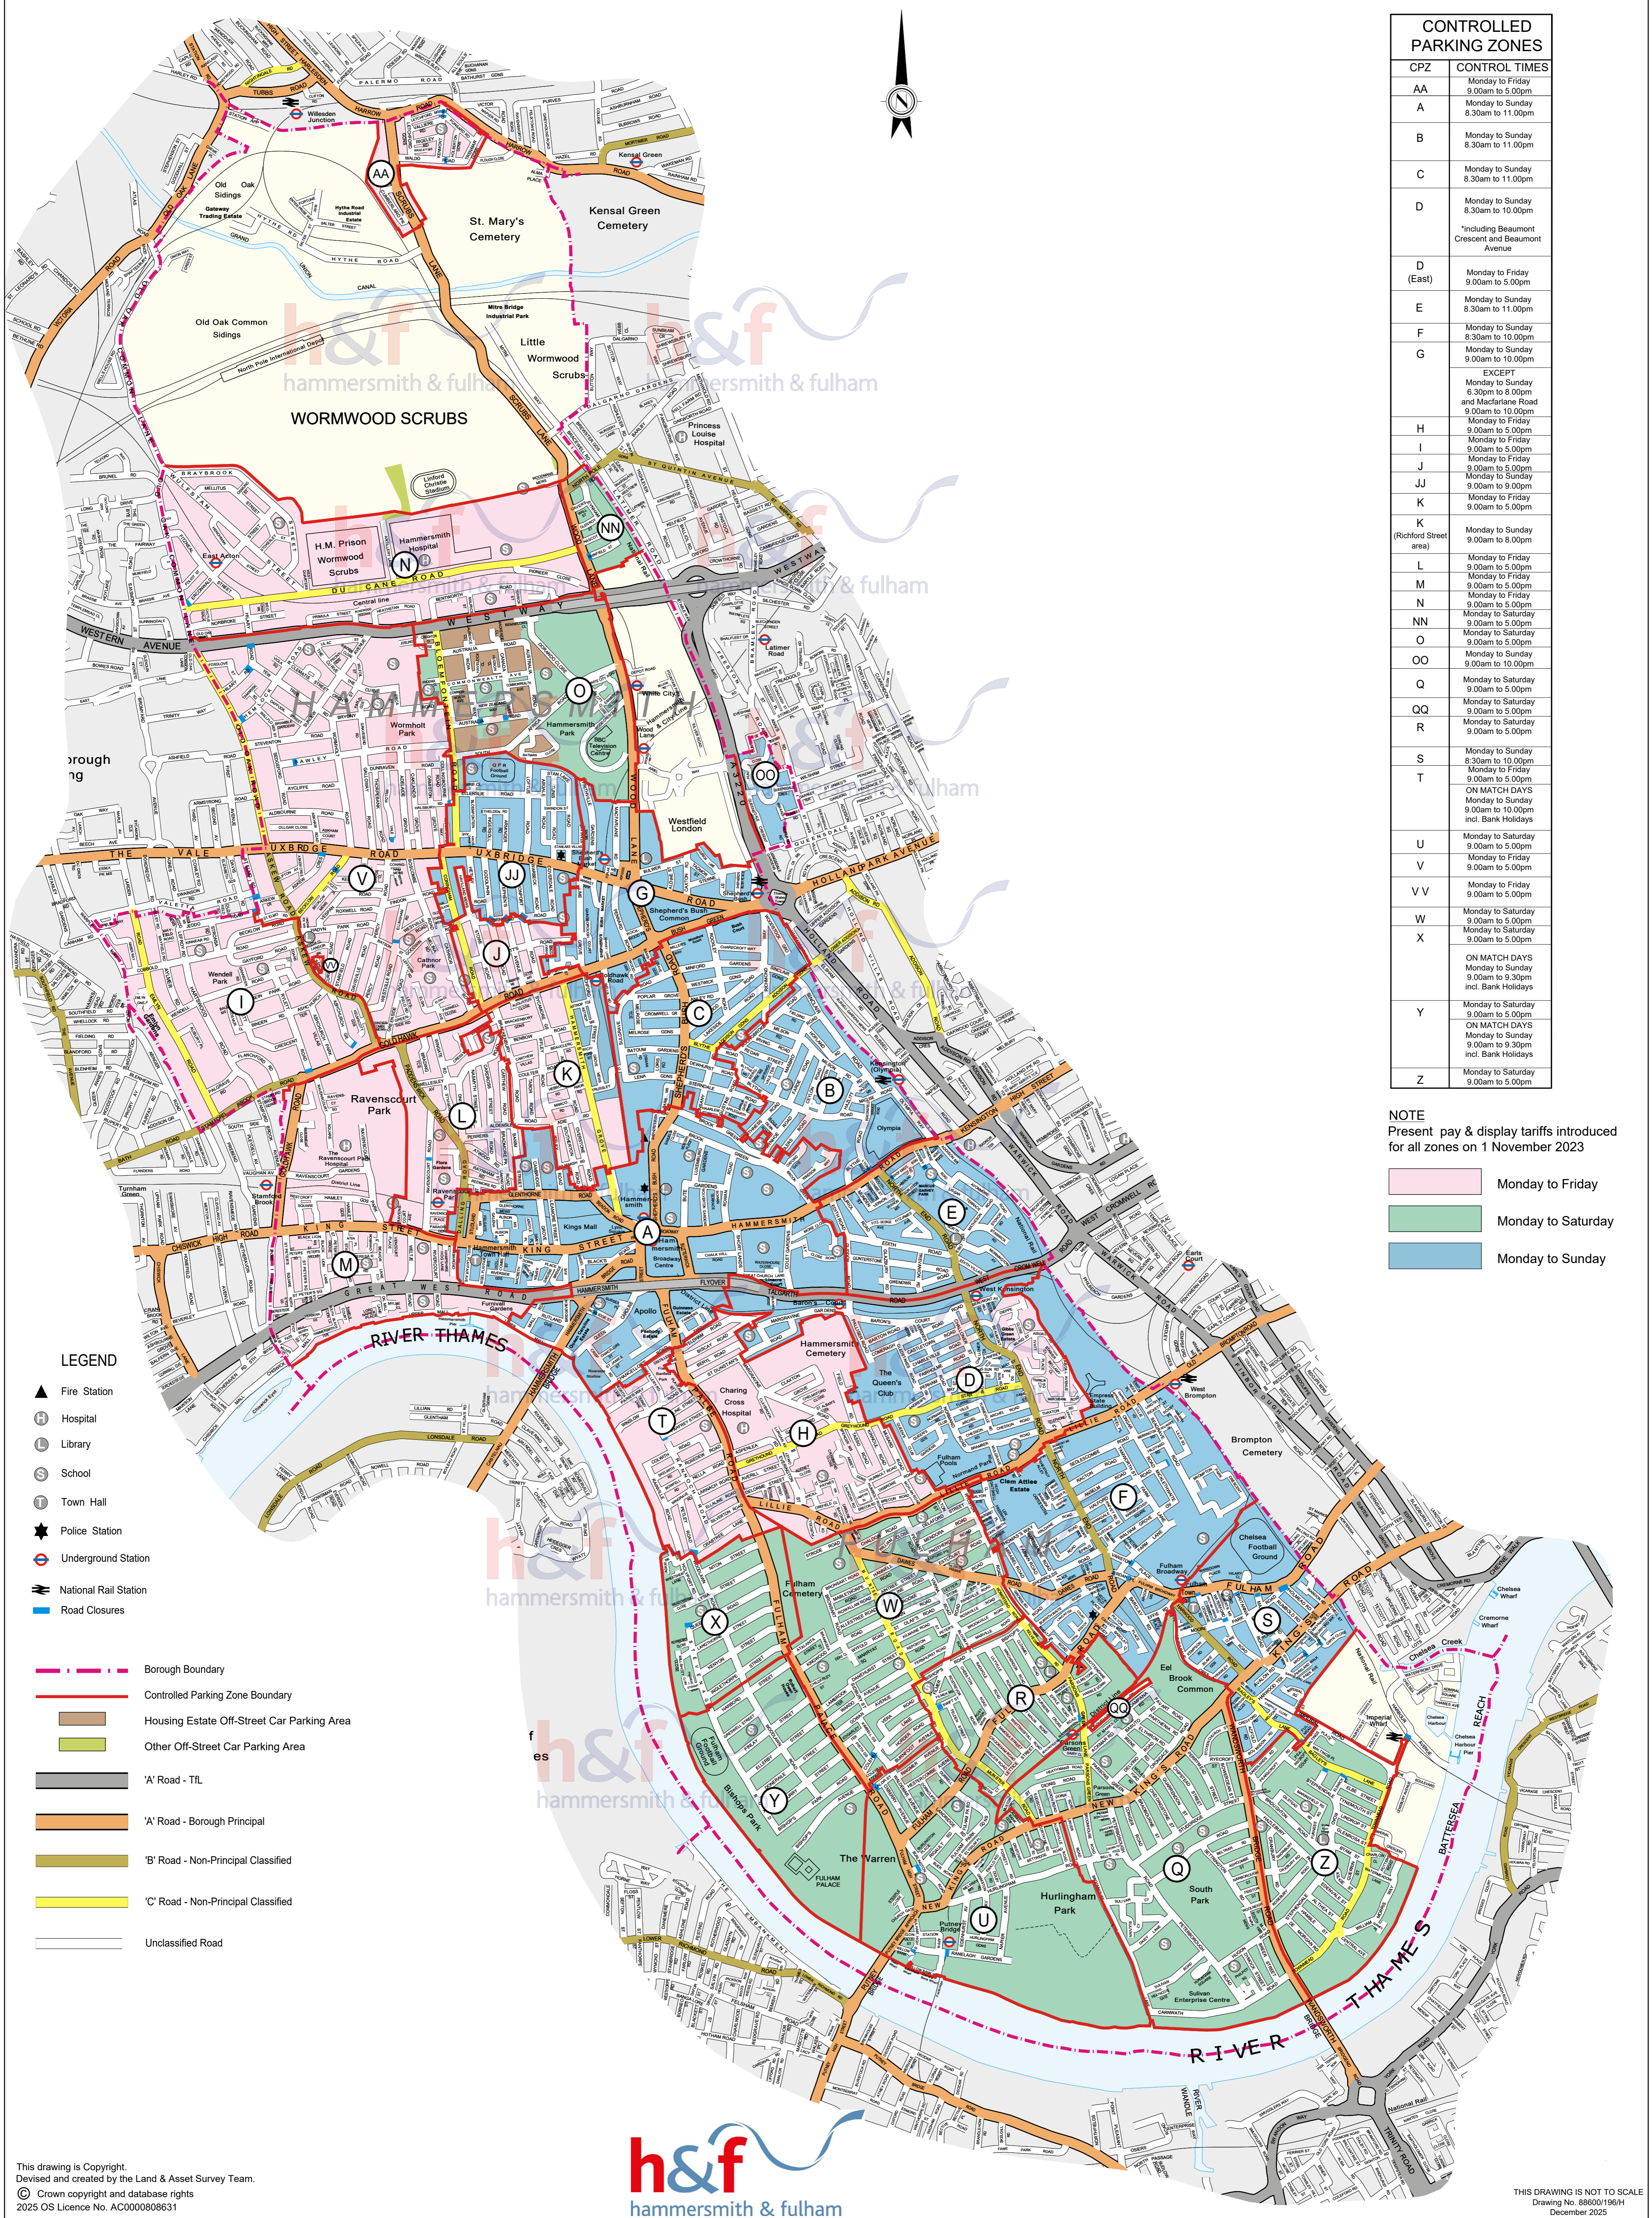

# LONDON BOROUGH OF HAMMERSMITH AND FULHAM

CONTROLLED PARKING ZONES	
CPZ	CONTROL TIMES
AA	Monday to Friday 8.30am to 11.00pm
A	Monday to Sunday 8.30am to 11.00pm
B	Monday to Sunday 8.30am to 11.00pm
C	Monday to Sunday 8.30am to 11.00pm
D	Monday to Sunday 8.30am to 10.00pm
D (East)	*Including Beaumont Crescent and Beaumont Avenue Monday to Friday 9.00am to 5.00pm
E	Monday to Sunday 8.30am to 11.00pm
F	Monday to Sunday 8.30am to 10.00pm
G	Monday to Sunday 9.00am to 10.00pm  EXCEPT Monday to Sunday 6.30pm to 8.00pm and Madeline Road 9.00am to 10.00pm
H	Monday to Friday 9.00am to 5.00pm
I	Monday to Friday 9.00am to 5.00pm
J	Monday to Friday 9.00am to 5.00pm
JJ	Monday to Sunday 9.00am to 9.00pm
K	Monday to Friday 9.00am to 5.00pm
K (Richford Street area)	Monday to Sunday 9.00am to 8.00pm
L	Monday to Friday 9.00am to 5.00pm
M	Monday to Friday 9.00am to 5.00pm
N	Monday to Friday 9.00am to 5.00pm
NN	Monday to Friday 9.00am to 5.00pm
O	Monday to Sunday 9.00am to 5.00pm
OO	Monday to Sunday 9.00am to 10.00pm
Q	Monday to Saturday 9.00am to 5.00pm
QQ	Monday to Saturday 9.00am to 5.00pm
R	Monday to Saturday 9.00am to 5.00pm
S	Monday to Sunday 8.30am to 10.00pm
T	Monday to Friday 9.00am to 5.00pm ON MATCH DAYS Monday to Sunday 9.00am to 10.00pm incl. Bank Holidays
U	Monday to Saturday 9.00am to 5.00pm
V	Monday to Friday 9.00am to 5.00pm
VV	Monday to Friday 9.00am to 5.00pm
W	Monday to Saturday 9.00am to 5.00pm
X	Monday to Saturday 9.00am to 5.00pm
Y	ON MATCH DAYS Monday to Sunday 9.00am to 9.30pm incl. Bank Holidays
Z	Monday to Saturday 9.00am to 5.00pm

**NOTE**  
Present pay & display tariffs introduced for all zones on 1 November 2023

Monday to Friday  
Monday to Saturday  
Monday to Sunday

This drawing is Copyright. Devised and created by the Land & Asset Survey Team. © Crown copyright and database rights 2025 OS Licence No. AC0000808631