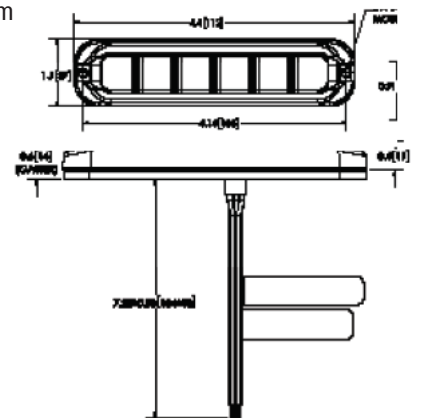

DIRECTIONALS

CD3794 MegaFlex™ Series

Dual-Colour Flexible LED Light

Code 3's MegaFlex™ is a versatile exterior warning light that can be mounted on flat or curved surfaces up to 120° with self-adhesive, very high bond tape. Its 12 dual-colour LEDs provide exceptional output with combinations of amber, white, blue and red colours available. The light heads are protected in a clear, flexible silicone housing made from materials resistant to yellowing and warping. A two-bolt bezel is also included for easy installation on flat surfaces.

Models

| PART NO. | LED COLOUR | VOLTAGE |
|----------|------------|---------|
| CD3794BA | | 0.8 |
| CD3794BW | | 0.8 |
| CD3794RA | | 0.8 |
| CD3794RB | | 0.8 |
| CD3794RW | | 0.8 |

Features and Benefits

- 12-24 VDC
- 69 flash patterns
- Flexible housing adapts to curved surfaces up to 120°
- Clear silicone lens material prevents yellowing or aging
- VHB tape mount to flat or curved surfaces
- 2-bolt mount with included bezel for flat surfaces
- Temperature range: -30°C to 50°C (-22°F to 122°F)

Bezel

2.7cm x 11.2cm

No Bezel

2.3cm x 10cm