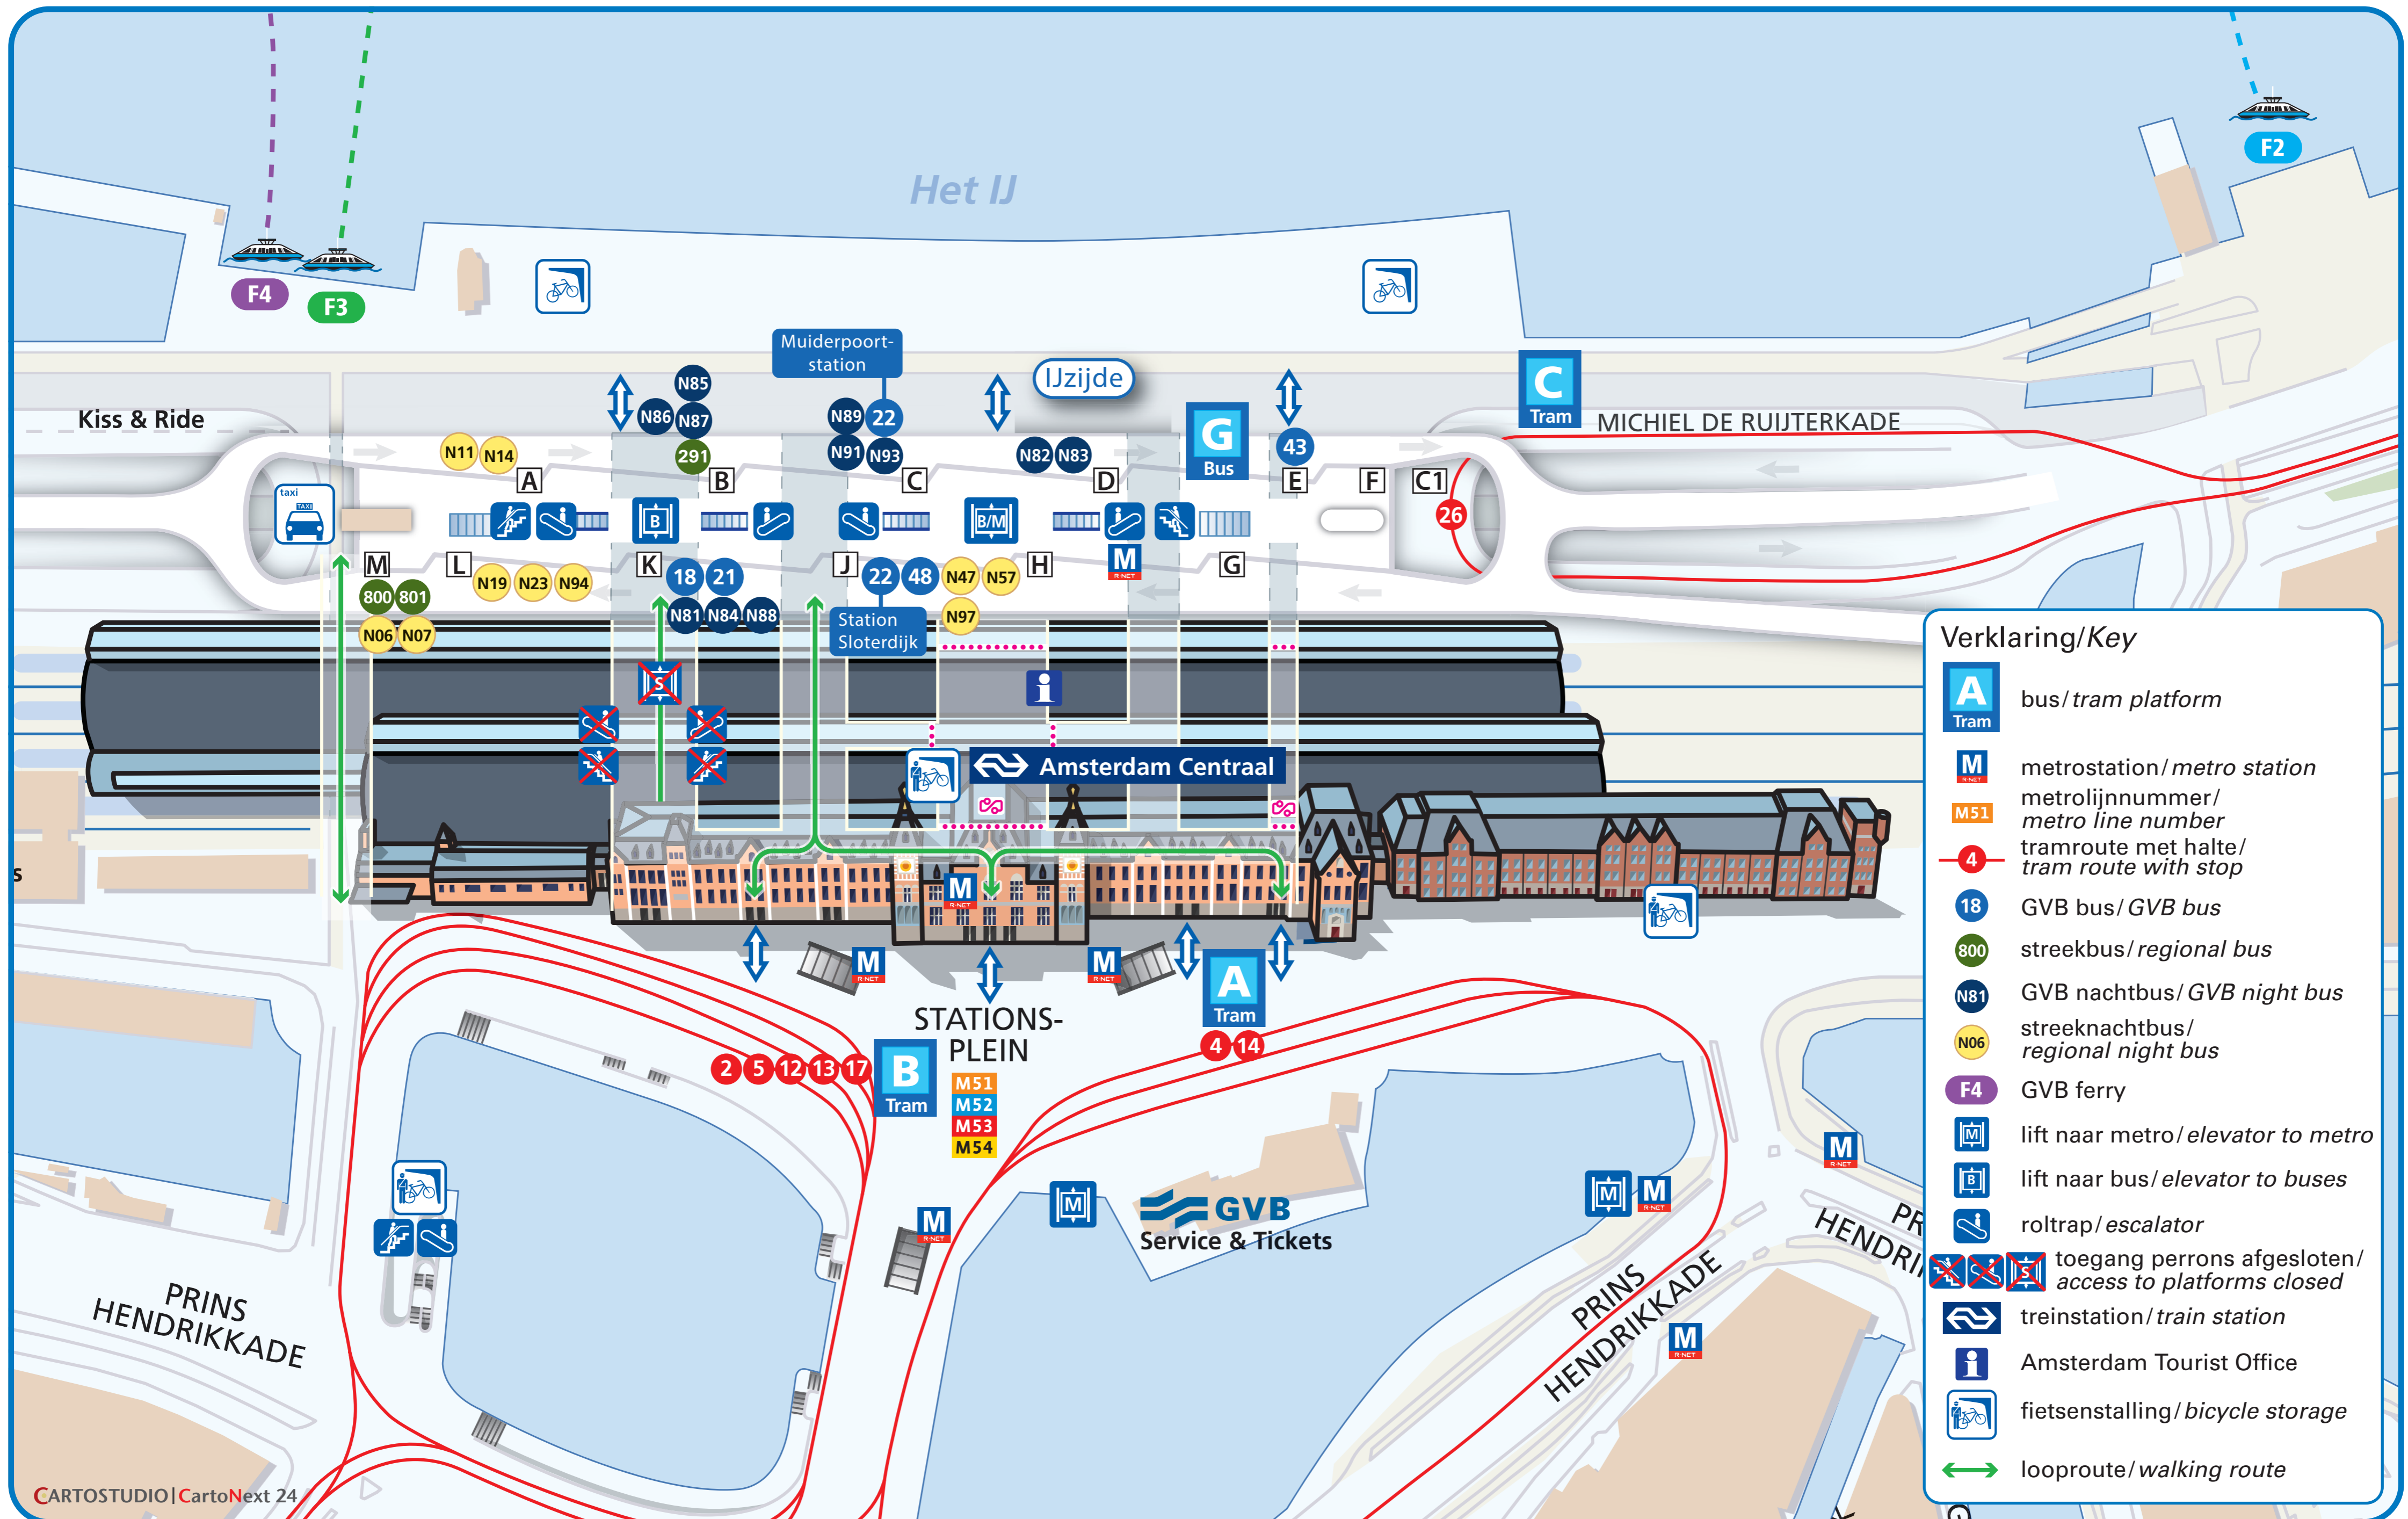

Centraal Station

Verklaring/Key

- A** Tram bus/tram platform
- M** metrostation/metro station
- M51** metrolijnnummer/metro line number
- 4** tramroute met halte/tram route with stop
- 18** GVB bus/GVB bus
- 800** streekbus/regional bus
- N81** GVB nachtbus/GVB night bus
- N06** streeknachtbus/regional night bus
- F4** GVB ferry
- M** lift naar metro/elevator to metro
- B** lift naar bus/elevator to buses
- S** roltrap/escalator
- X** toegang perrons afgesloten/access to platforms closed
- T** treinstation/train station
- i** Amsterdam Tourist Office
- Bicycle icon** fietsenstalling/bicycle storage
- Green arrow** looproute/walking route