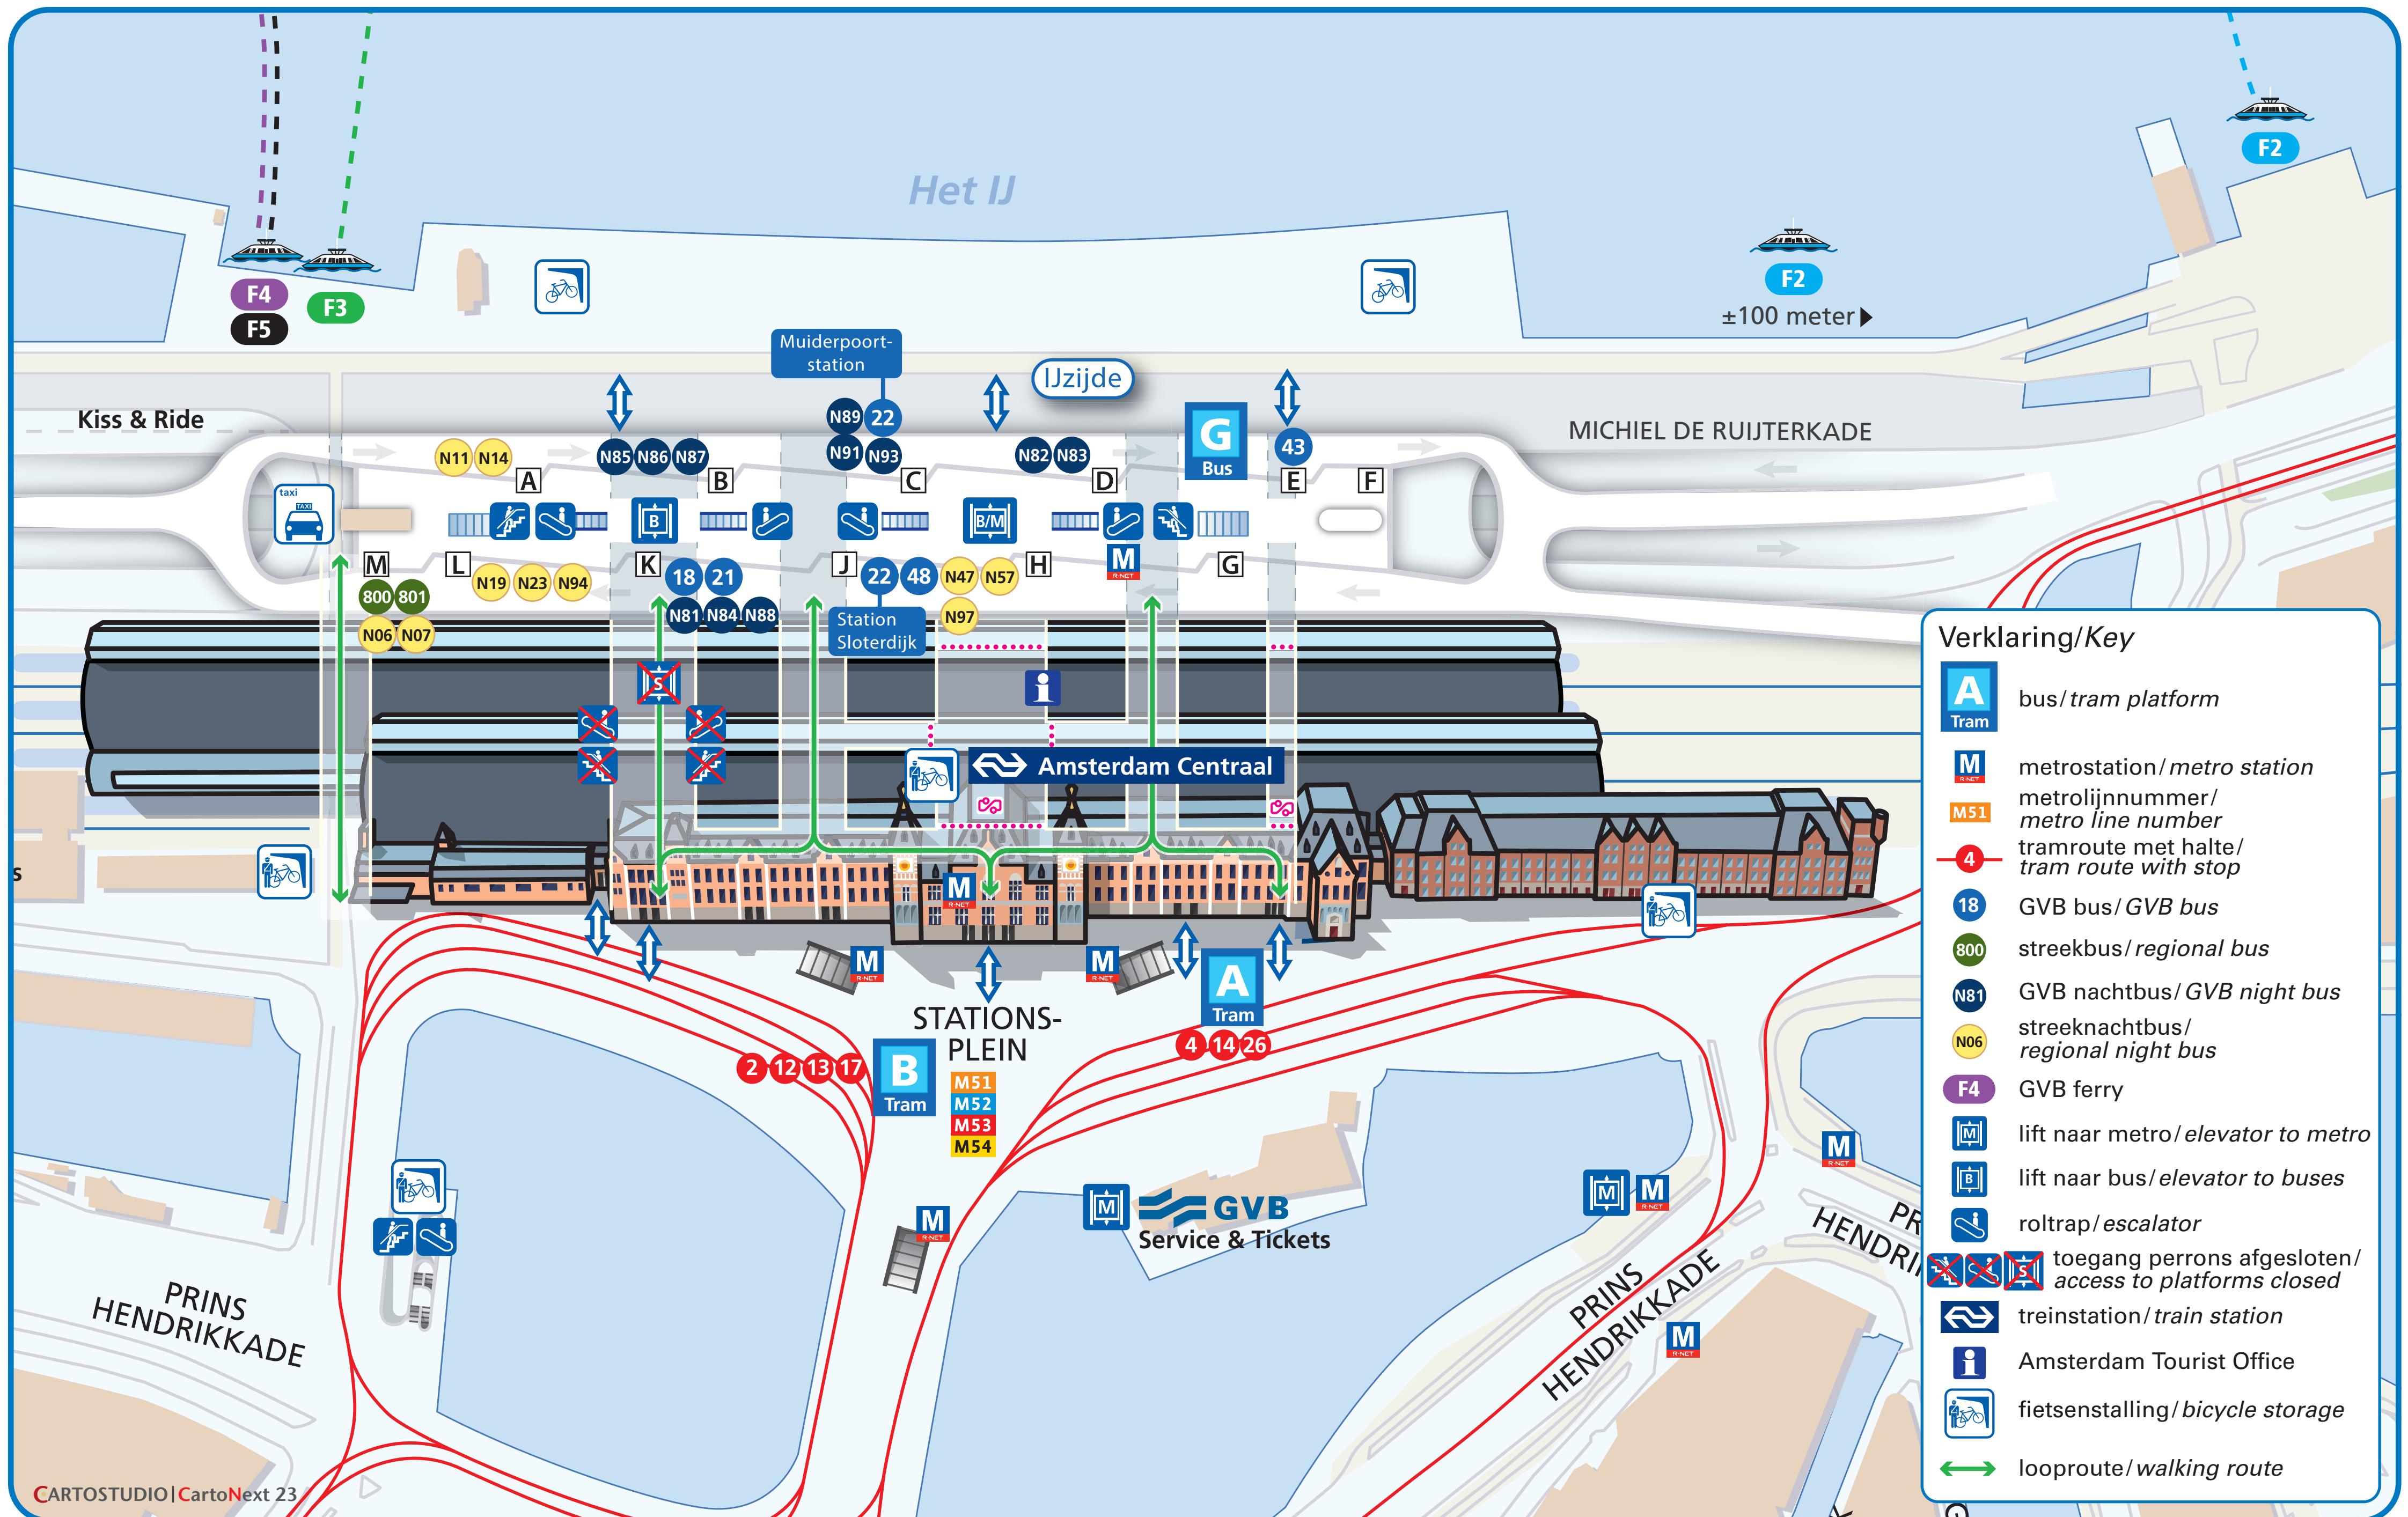

Centraal Station

Verklaring/Key

- bus/ tram platform
- metrostation/ metro station
- metrolijnnummer/ metro line number
- tramroute met halte/ tram route with stop
- GVB bus/ GVB bus
- streekbus/ regional bus
- GVB nachtbus/ GVB night bus
- streeknachtbus/ regional night bus
- GVB ferry
- lift naar metro/ elevator to metro
- lift naar bus/ elevator to buses
- roltrap/ escalator
- toegang perrons afgesloten/ access to platforms closed
- treinstation/ train station
- Amsterdam Tourist Office
- fietsenstalling/ bicycle storage
- looproute/ walking route