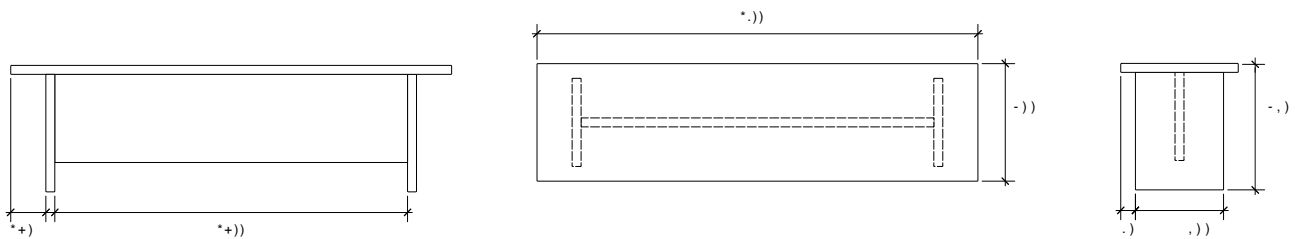

## Marmoreal Bench

Design	<b>Max Lamb</b>
Material	<b>Marmoreal Engineered Marble</b>
Dimensions	<b>w x 00d x 30h mm</b>
Weight	<b>25kg</b>
Origin	<b>Designed and Handmade in England</b>
Production	<b>Open Series</b>

### Dimensions

---