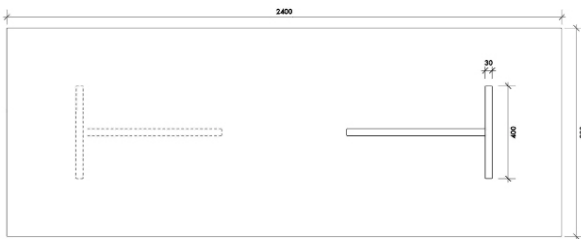

## Marmoreal Dining Table/ Desk

Design	<b>Max Lamb</b>
Material	<b>Marmoreal Engineered Marble</b>
Dimensions	<b>2400w x 900d x 720h mm</b>
Weight	<b>276kg (54kg/trestle, 168kg Slab)</b>
Origin	<b>Designed and Handmade in England</b>
Production	<b>Open Series</b>

### Dimensions

---