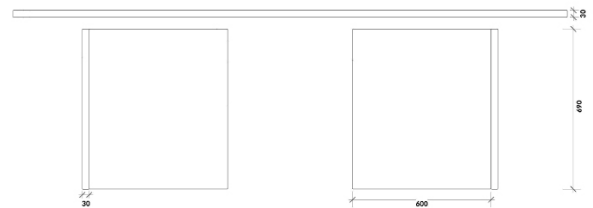

## Marmoreal Dining Table/ Desk

Design	<b>Max Lamb</b>
Material	<b>Marmoreal Engineered Marble</b>
Dimensions	<b>2400w x 900d x 720h mm</b>
Weight	<b>276kg (54kg/trestle, 168kg Slab)</b>
Origin	<b>Designed and Handmade in England</b>
Production	<b>Open Series</b>

### Dimensions

---