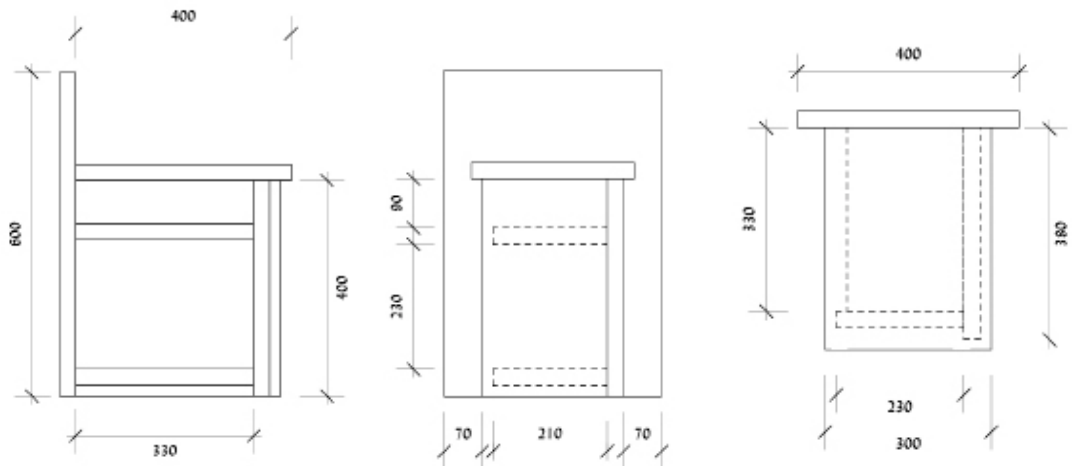

dzek

Marmoreal Storage Stool

Design	Max Lamb
Material	Marmoreal Engineered Marble
Dimensions	400w x 430d x 600h mm
Weight	57kg
Origin	Designed and Handmade in England
Production	Open Series

Dimensions

dzek