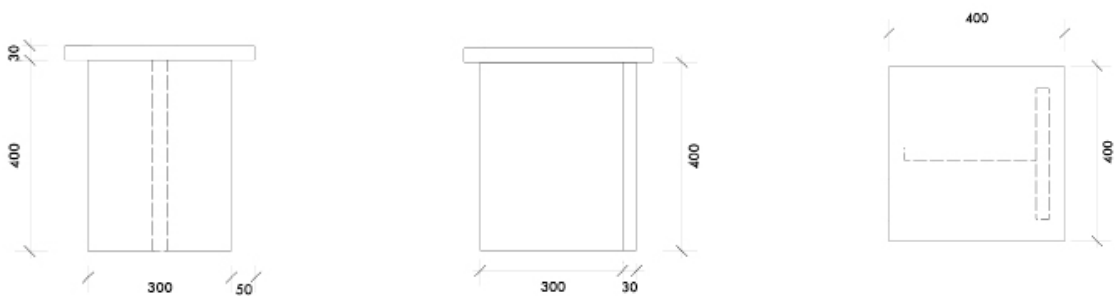

## Marmoreal Side Table

Design	<b>Max Lamb</b>
Material	<b>Marmoreal Engineered Marble</b>
Dimensions	<b>400w x 400d x 430h mm</b>
Weight	<b>31kg</b>
Origin	<b>Designed and Handmade in England</b>
Production	<b>Open Series</b>

### Dimensions