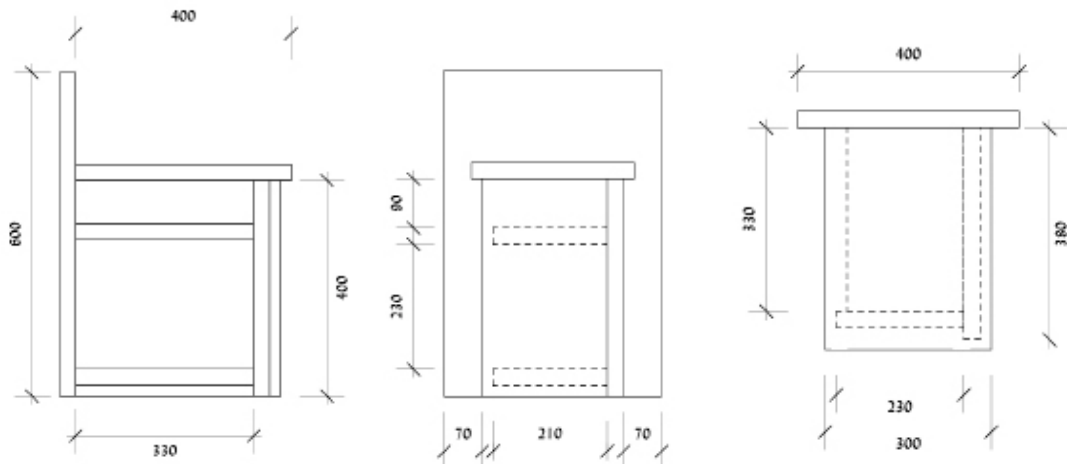

## Marmoreal Storage Stool

Design	Max Lamb
Material	Marmoreal Engineered Marble
Dimensions	400w x 430d x 600h mm
Weight	57kg
Origin	Designed and Handmade in England
Production	Open Series

Dimensions