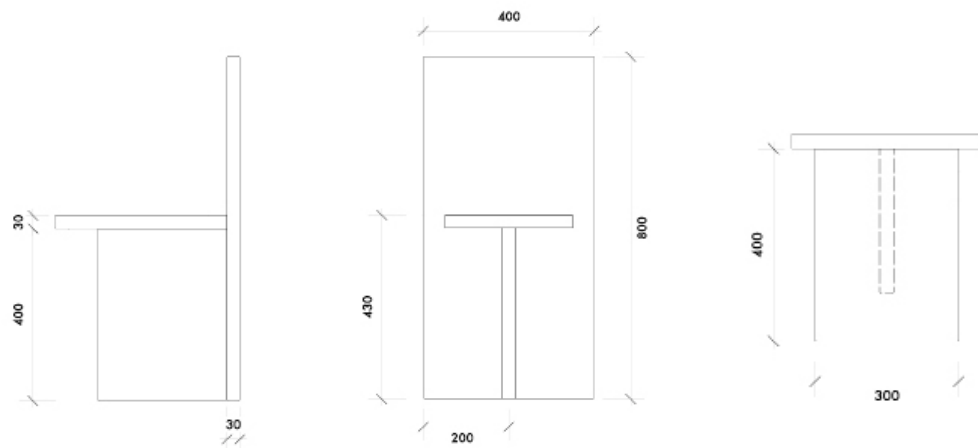

dzek

Marmoreal Chair

Design	Max Lamb
Material	Marmoreal Engineered Marble
Dimensions	400w x 430d x 800h mm
Weight	44kg
Origin	Designed and Handmade in England
Production	Open Series

Dimensions

dzek

Dzek Limited
31 Oval Road
London
NW1 7EA