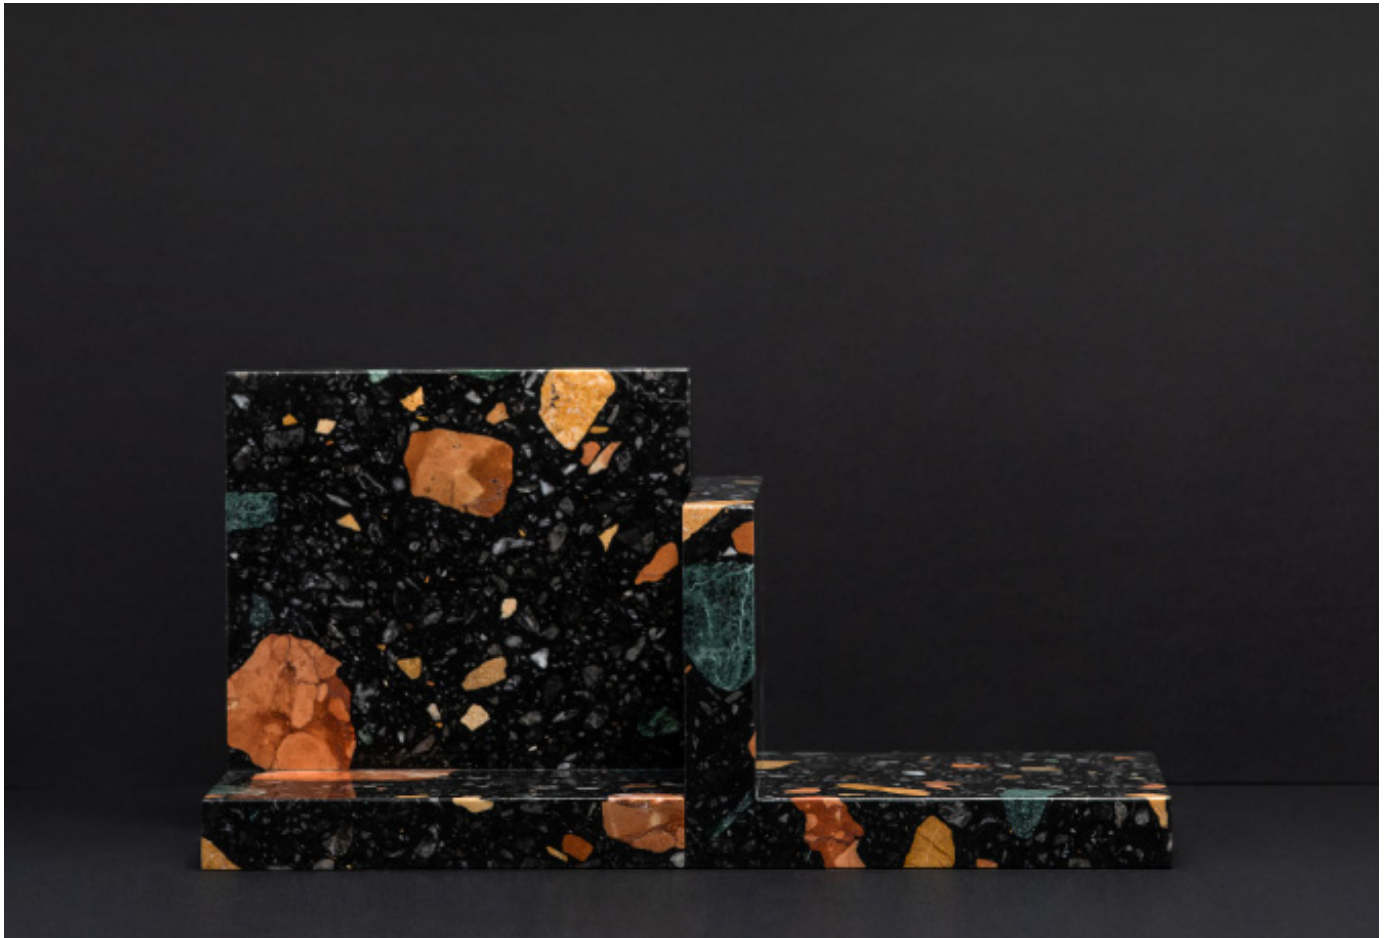

## Marmoreal Bookend

Design	Max Lamb
Material	Marmoreal Engineered Marble
Dimensions	150w x 200d x 150h mm
Weight	5 kg
Origin	Designed in England
Production	Open Series