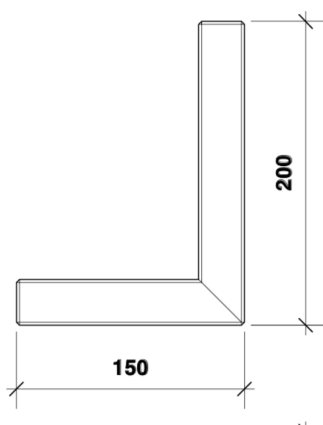

dzek

Dzek Limited
31 Oval Road
London
NW1 7EA

+ 44 (0)207 419 1937
studio@dzekdzedzek.com
www.dzekdzedzek.com
All content © 2018 Dzek Limited