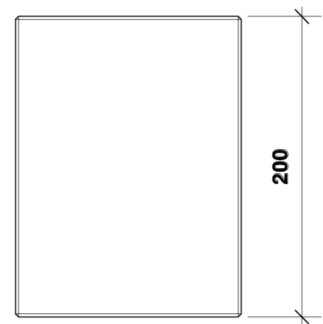

dzek

Dzek Limited
31 Oval Road
London
NW1 7EA

+ 44 (0)207 419 1937
studio@dzekdzedzek.com
www.dzekdzedzek.com
All content © 2018 Dzek Limited