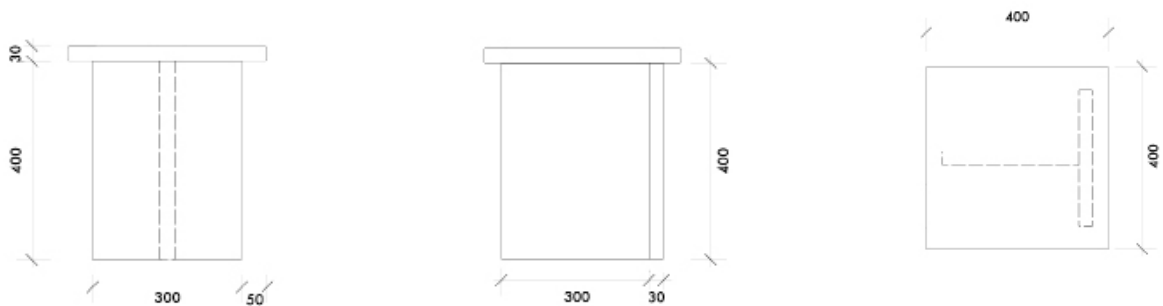

dzek

Marmoreal Side Table

Design	Max Lamb
Material	Marmoreal Engineered Marble
Dimensions	400w x 400d x 430h mm
Weight	31kg
Origin	Designed and Handmade in England
Production	Open Series

Dimensions

dzek

Dzek Limited
4 Camden Studios
Camden Street
London, NW1 OLG