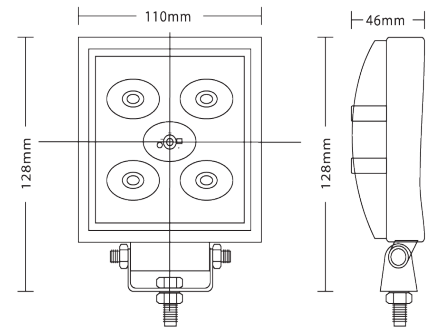

### Square LED

The E92007-E worklamp offers high intensity 700 lumen light output and makes this LED worklamp the ideal choice for a wide variety of applications. Features 12-24V operation.

#### Dimensions