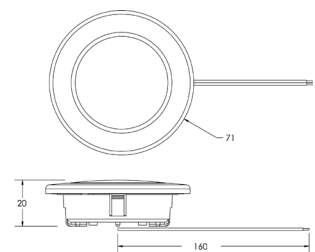

Models

PART NO.	TYPE	BEZEL	SWITCH	VOLT	AMPS	RAW LUMENS	EFFECTIVE LUMENS	LEDS
EW0200	140mm ROUND	WHITE	YES	12-24	0.4	400	400	72
EW0201	180mm ROUND	WHITE	YES	12-24	0.5	750	700	108
EW0210	71mm ROUND	WHITE	NO	12	0.1	100	50	8
EW0211	71mm ROUND	CHROME	NO	12	0.1	100	50	7
EW0220	71mm ROUND	WHITE	YES	12	0.1	50	50	8
EW0221	71mm ROUND	CHROME	YES	12	0.1	50	50	7
EW0230	RECTANGLE	WHITE	NO	12-24	0.2	200	200	30
EW0231	RECTANGLE	CHROME	NO	12-24	0.2	200	200	30
EW0240	RECTANGLE	WHITE	YES	12-24	0.2	150	150	30
EW0241	RECTANGLE	CHROME	YES	12-24	0.2	150	150	30

Features and Benefits

- Flush mount (EW0210-221 only)
- Surface mount (EW200/201 & EW0230-241 only)
- Switched and non-switched options
- White or chrome bezel options

Accessories

- EZ0120 PIR Motion Sensor -100° cone, adjustable sensitivity (automatically activates lights when human movement is detected)

Dimensions

EW0200-201

EW0210-221

EW0230-241