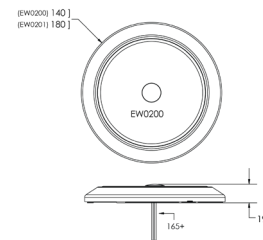

Models

PART NO.	TYPE	BEZEL	SWITCH	VOLT	AMPS	RAW LUMENS	EFFECTIVE LUMENS	LEDS
EW0200	140mm ROUND	WHITE	YES	12-24	0.4	400	400	72
EW0201	180mm ROUND	WHITE	YES	12-24	0.5	750	700	108
EW0210	71mm ROUND	WHITE	NO	12	0.1	100	50	8
EW0211	71mm ROUND	CHROME	NO	12	0.1	100	50	7
EW0220	71mm ROUND	WHITE	YES	12	0.1	50	50	8
EW0221	71mm ROUND	CHROME	YES	12	0.1	50	50	7
EW0230	RECTANGLE	WHITE	NO	12-24	0.2	200	200	30
EW0231	RECTANGLE	CHROME	NO	12-24	0.2	200	200	30
EW0240	RECTANGLE	WHITE	YES	12-24	0.2	150	150	30
EW0241	RECTANGLE	CHROME	YES	12-24	0.2	150	150	30

Features and Benefits

- Flush mount (EW0210-221 only)
- Surface mount (EW200/201 & EW0230-241 only)
- Switched and non-switched options
- White or chrome bezel options

Accessories

- EZ0120 PIR Motion Sensor -100° cone, adjustable sensitivity (automatically activates lights when human movement is detected)

Dimensions

EW0200-201

EW0210-221

EW0230-241