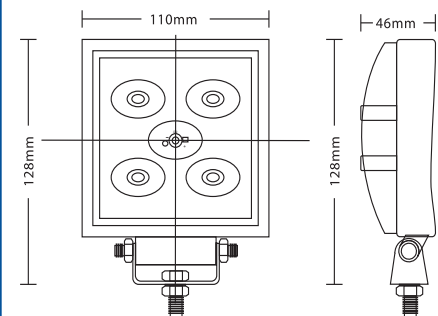

WORKLAMPS

E92027 Square LED

The E92027 worklamp offers the latest technology, 12-24V and the very brightest white light for your application. This LED model offers over 80,000 hours of maintenance free life expectancy coupled with extremely low amp draw. Strong and durable with a die-cast aluminium housing with PMMA lens and IP67 rated.

Models

PART NO.	VOLTAGE	AMPS	RAW LUMENS	EFFECTIVE LUMENS	TYPE
E92027	12-24	1.2	900	850	Flood

Features and Benefits

- Five 3-watt LEDs
- Aluminium heatsink housing
- Steel mounting bracket

Dimensions

Beam Pattern